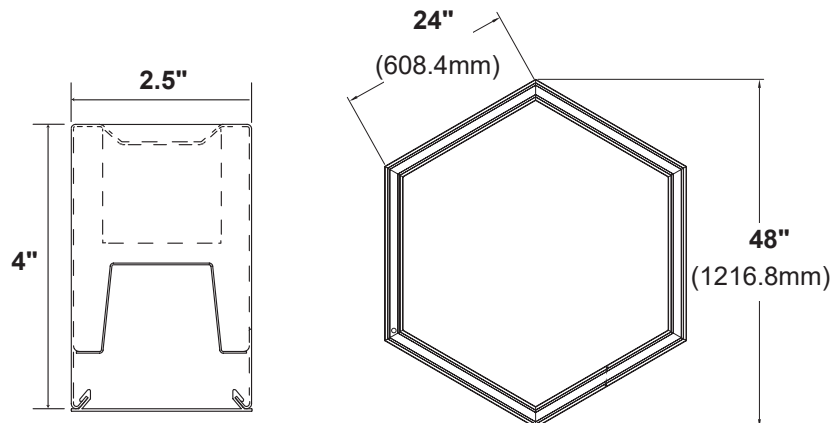

Available Finishes

Standard

	Matte White	RAL #9003

Set up fee and longer lead time will be applied on non-standard finishes.

Metropolitan

	Black	RAL #9011
	Silver	RAL #9022
	Asher Grey	RAL #7004
	Mason	RAL #7039
	Slate	RAL #7031
	Tech Grey	RAL #7016
	Chocolate Spice	RAL #8017
	Urban Native	RAL #8025
	Carmin	RAL #8028
	Reseda Green	RAL #6011

Vibrant

	Violet Dreams	RAL #4006
	Purple Red	RAL #3004
	Carmine Red	RAL #3002
	Rose	RAL #3017
	Pure Orange	RAL #2004
	Traffic Yellow	RAL #1023
	Daisy	RAL #1018
	Antique Spring	RAL #6019
	Island Skye	RAL #6027
	Sky Blue	RAL #5015