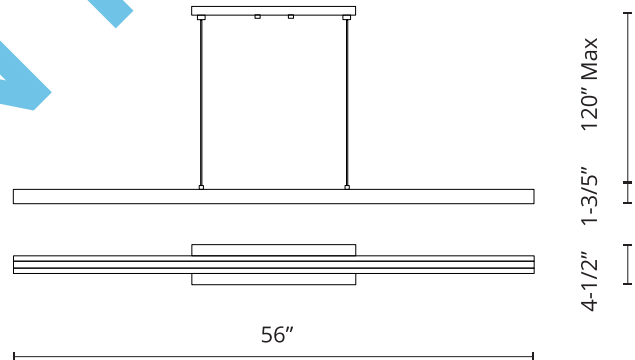

FEATURES & SPECIFICATIONS

INTENDED USE

The 12131 Trapezium Linear 5 Foot LED pendant mount fixture is the ideal solution for architectural LED pendant lighting applications. Highly effective and efficient lighting solutions for hotels, offices, retail outlets, restaurants, and more.

SIZE

L 56" x W 4-1/2" x H 1-3/5"

ADDITIONAL FEATURES

- Aluminum trapezium housing with an internal, frosted glass diffuser
- Available in white or espresso finish
- Maximum wire length: 120"
- Lumen Output Min: 1100lm
- Lumen Output Max: 3000lm
- 50,000 hours LED Rated Life
- Dimmable 100% - 10%
- ELV Dimmer (not included)
- Color Temperature: 3000K
- 38 Watt 120V
- CRI: >80
- 5-year warranty: LED Board only

Listings:

Ordering Information:

Example: (12131-WH)

Model

Finish

12131

WH White (1500 lum)

ES Espresso (1100 lum)