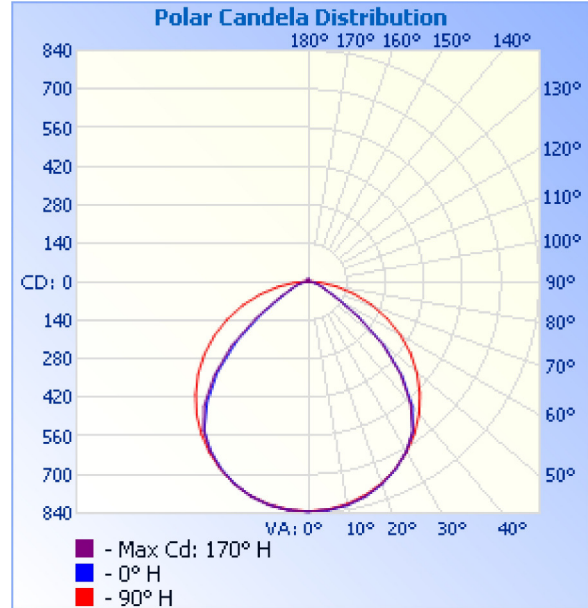

## PHOTOMETRY - 12131

Lamp Cat: SLM 62-1500-830-120-S1-B-V2  
 Ballast Cat: SLM 62-3000-830-120-S1-A  
 Lamp Output: 2 lamps, rated Lumens/lamp: 1050  
 Max Candela: 833.5 at Horizontal: 170°, Vertical: 0°  
 Input Wattage: 30.5  
 Luminous Opening: Rectangle (L: 56", W: 2.36")  
 Test: 396\_16  
 Test Date: 22 March 2016

### Zonal Lumen Summary

Zone	Lumens	% Lamp	% Luminaire
0-30	650.8	31%	31%
0-40	1,068.3	50.9%	50.8%
0-60	1,801.2	85.8%	85.7%
60-90	276.9	13.2%	13.2%
70-100	98.1	4.7%	4.7%
90-120	8.2	0.4%	0.4%
0-90	2,078.1	99%	98.9%
90-180	23.1	1.1%	1.1%
0-180	2,101.2	100.1%	100%