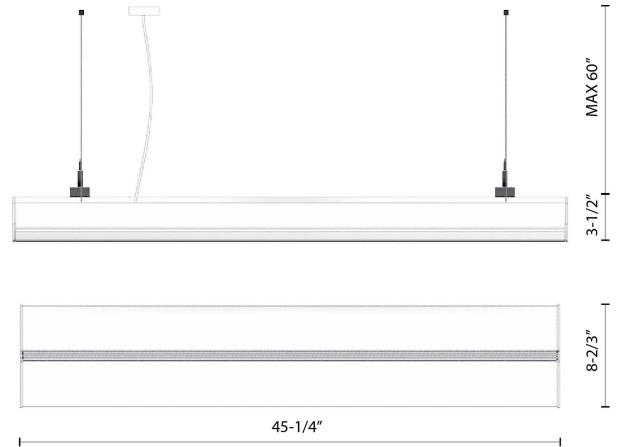

DETAILS

4 FT - W 8.67" x **L** 45.5" x **H** 3.5"

Construction: White Metal

Canopy Included

Mounting: (2) Adjustable, Maximum SVT Cable Length 60"

Finish: White

ADDITIONAL FEATURES

Voltage: 120V AC

Wattage: 58W

Lumens: 4800

Delivered Lumens: 2855

Color Temperature: 3000K

CRI: 80+

Dimming: ELV 100%-10% (*Not Included*)

Life: 50,000 Hours

Warranty: 5 Year Warranty on LED Board Only