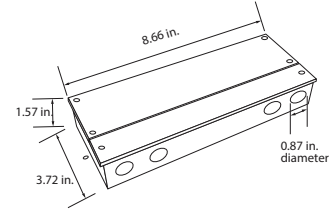

4N1-96W-24V