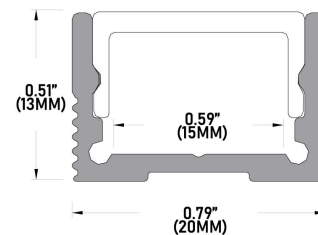

ADDITIONAL FEATURES

Construction: Anodized Aluminum

Finish: Silver

Lumens: 440 per foot

Wattage: 4W per foot

Beam Spread: 120°

Voltage: 24V LED fixture, 120-277V Triac, ELV, MLV and 0-10V remote driver

Lens: Glare-free snap-in frosted acrylic for even distribution

LED component: IP65 wet location (outdoor)

CRI: 95+

Usage: Vertical and horizontal wall grazing

Max Single Run: 16 feet

Listings: cULus, Title 24 JA8 Compliant (LED component only)

Warranty: 5 years carefree for parts and components (Labor not included). We recommend the use of surge protectors on the power entering LED Housings. Surge damage is not covered by warranty.