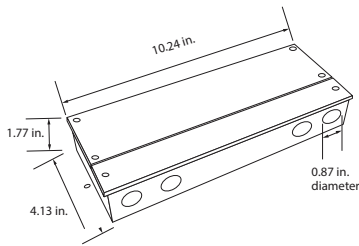

4N1-150W-24V