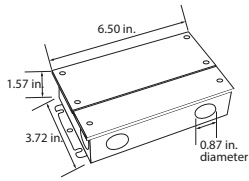

REMOTE DIMMING DRIVER SPECIFICATIONS

4N1SERIES

Compatible with most TRIAC, ELV, MLV & 0-10V Dimmers

4N1-30W-24V