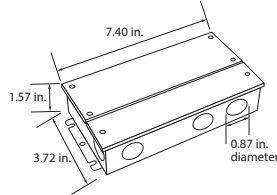

4N1-60W-24V