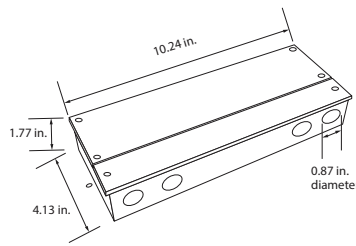

4N1-200W-24V