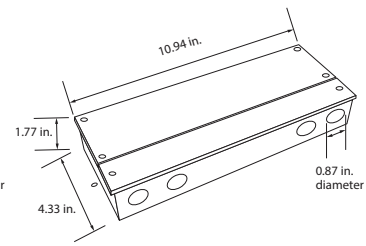

4N1-300W-24V

COLOR TEMPERATURE GUIDE

   2700K WARM WHITE friendly personal intimate HOMES LIBRARIES RESTAURANTS	 3000K SOFT WHITE GLOW soft warm pleasing HOMES HOTEL ROOMS LOBBIES RETAIL STORES	 3500K NEUTRAL GLOW social inviting non-threatening EXECUTIVE OFFICES RECEPTION AREAS SUPERMARKETS	 4000K DAYLIGHT GLOW neat clean efficient OFFICES CLASSROOMS MASS MERCHANDISERS SHOWROOMS	 5000K CRYSTAL WHITE GLOW bright cool alert GRAPHICS INDUSTRY HOSPITALS GALLERIES BEAUTY SALONS