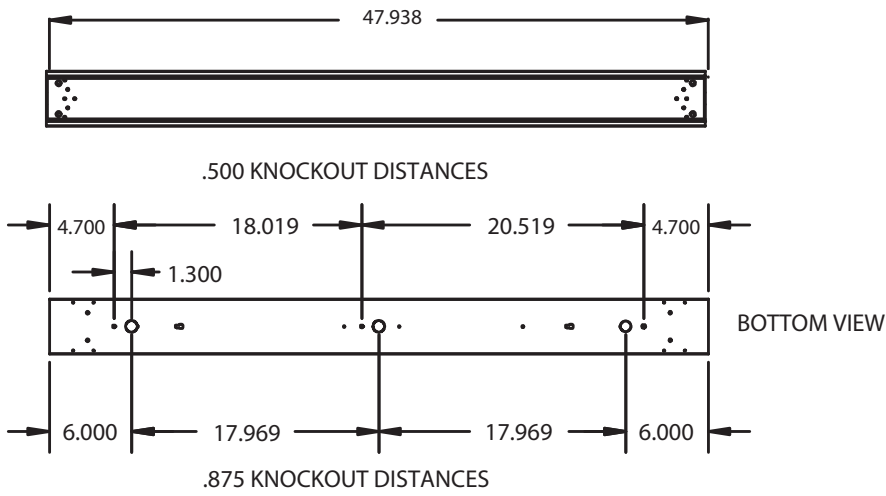

PENDANT/WALL/SURFACE/RECESSED MOUNT 48"