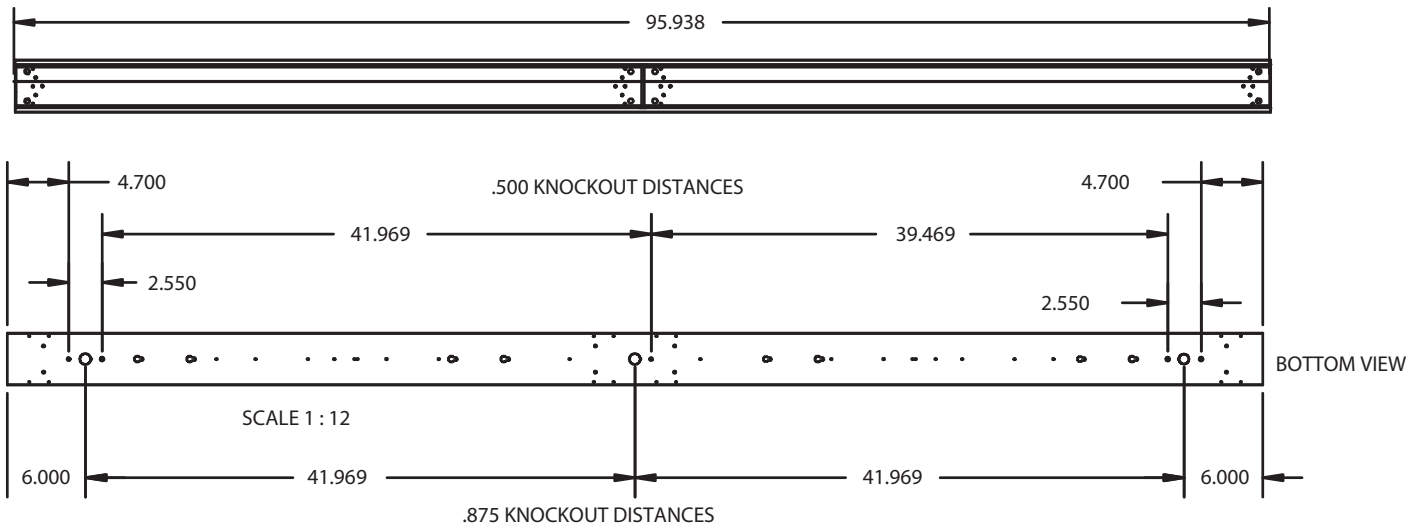

PENDANT/WALL/SURFACE/RECESSED MOUNT 96"