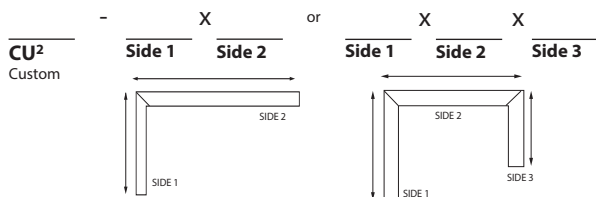

ORDERING INFORMATION Example: (12100-66-S-D-R24-RC-8x8-27K-WH-D10-EM)

Model	Mount	Distribution	Lumen Output	Shape
12100-66 6" x 6"	S Surface	D Direct WW Wall Wash	Per 4 Foot Sections R24 24 watts | 2400 lms R48 48 watts | 4800 lms	S Single Unit CR Continuous Run RC Rectangle SQ Square
				4' or 8' Total Run (in Feet)
				Width Length
				Width Length

Finish	Color Temp	CRI
Standard WH White BK Black SL Silver	Residential 27K¹ 2700K 30K 3000K	8 Standard 80+ CRI 9 90+ CRI
Premium RD Red BL Blue GR Green OR Orange SB Satin Brass	Commercial 35K 3500K 40K 4000K Industrial 50K 5000K	
Options EM Remote Emergency Backup Battery (4ft canopy) DS Daylight Sensor OS Occupancy Sensor	Controls Optional LV Lutron VIVE™ Wireless LE Lutron EcoSystem™ BM Bluetooth Mesh