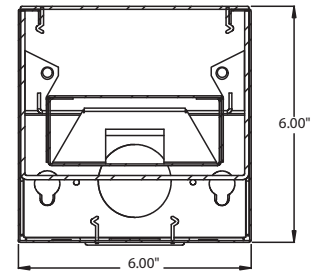

PRODUCT FAMILY

- **12100-66-P** | Pendant Mount
- **12100-66-W** | Wall Mount
- **12100-66-S** | Surface Mount
- **12100-66-R** | Recessed Mount

AVAILABLE LENGTHS

- **4FT** | W 6" x L 48" x H 6"
- **8FT** | W 6" x L 96" x H 6"
- **Continuous Run** | Consult Factory
- **Custom Length** | Consult Factory

FEATURES

- **Construction:** Die-Formed and Welded 22-Gauge Cold Rolled Steel
- **Continuous Run:** Full Ability to Tandem Mount for Continuous Run Application, Equipped with Male & Female Quick Connect Harnesses
- **Custom Design:** Offered with Pre-Fabricated and Fully Illuminated Corners
- **Lens:** Glare Free Snap In Frosted Acrylic for Even Distribution
- **Voltage:** 120-277V (50/60 Hz) Constant Current
- **Universal Dimming:** TRIAC (Forward-Phase), ELV (Reverse-Phase), 0-10V
- **CRI:** 80+ & 90+
- **Life:** 50,000 Hours L70
- **Warranty:** 5 Years Carefree for Parts & Components (Labor Not Included)
- **Listings:** CA Title 24 Compliant, cETL Listed, LED Chips Tested to LM-80 Standards

ORDERING INFORMATION Example: (12100-66-R-D-R24-RC-8x8-WH-27K-8-EM)

Model	Mount	Distribution	Lumen Output	Shape	Finish	Color Temp	CRI
12100-66 6" x 6"	R Recessed T-Bar	D Direct WW Wall Wash	R24 24 watts | 2400 lms R48 48 watts | 4800 lms	S Single Unit	Standard WH White BK Black SL Silver Premium RD Red BL Blue GR Green OR Orange SB Satin Brass	Residential 27K¹ 2700K 30K 3000K Commercial 35K 3500K 40K 4000K Industrial 50K 5000K	8 Standard 80+ CRI 9 90+
	RF Recessed Flanged		CR Continuous Run	Total Run (in Feet) 			
	RTL Recessed Trimless		RC Rectangle				
			SQ Square				

1. **Options**
2. **EM** Remote Emergency Backup Battery (4ft canopy)
   - **DS** Daylight Sensor
   - **OS** Occupancy Sensor
3. **Controls**
4. **Optional**
   - **LV** Lutron VIVE™ Wireless
   - **LE** Lutron EcoSystem™
   - **BM** Bluetooth Mesh