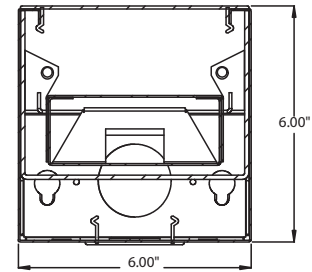

PRODUCT FAMILY

- 12100-66-P | Pendant Mount
- 12100-66-W | Wall Mount
- 12100-66-S | Surface Mount
- 12100-66-R | Recessed Mount

AVAILABLE LENGTHS

- 4FT | W 6" x L 48" x H 6"
- 8FT | W 6" x L 96" x H 6"
- Continuous Run | Consult Factory
- Custom Length | Consult Factory