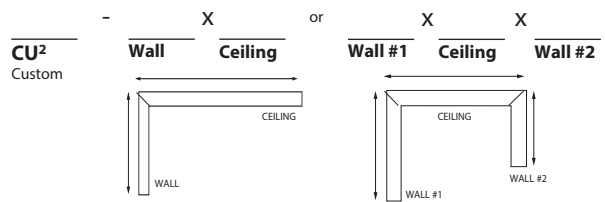

ORDERING INFORMATION Example: (12100-66-R-D-R24-RC-8x8-WH-27K-8-EM)

Model	Mount	Distribution	Lumen Output	Shape	Finish	Color Temp	CRI
12100-66 6" x 6"	R Recessed T-Bar	D Direct WW Wall Wash	R24 24 watts | 2400 lms R48 48 watts | 4800 lms	S Single Unit	Standard WH White BK Black SL Silver Premium RD Red BL Blue GR Green OR Orange SB Satin Brass	Residential 27K¹ 2700K 30K 3000K Commercial 35K 3500K 40K 4000K Industrial 50K 5000K	8 Standard 80+ CRI 9 90+
	RF Recessed Flanged		CR Continuous Run	Total Run (in Feet) 			
	RTL Recessed Trimless		RC Rectangle				
			SQ Square				

1. **Options**
2. **EM** Remote Emergency Backup Battery (4ft canopy)
   - **DS** Daylight Sensor
   - **OS** Occupancy Sensor
3. **Controls**
4. **Optional**
   - **LV** Lutron VIVE™ Wireless
   - **LE** Lutron EcoSystem™
   - **BM** Bluetooth Mesh