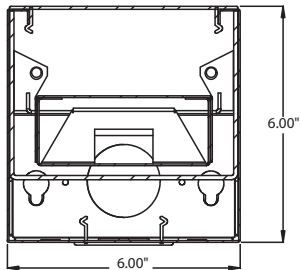

PRODUCT FAMILY

- 12100-66-P | Pendant Mount
- 12100-66-W | Wall Mount
- 12100-66-S | Surface Mount
- 12100-66-R | Recessed Mount

AVAILABLE LENGTHS

- 4FT | W 6" x L 48" x H 6"
- 8FT | W 6" x L 96" x H 6"
- Continuous Run | Consult Factory
- Custom Length | Consult Factory