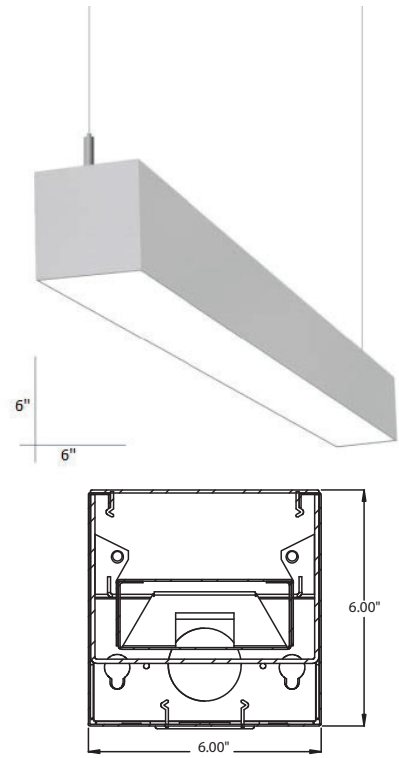

FIXTURE SPECIFICATIONS

INTENDED USE

The specification grade **Continuum 66 LED Suspension Architectural Linear Luminaire** delivers continuous clean lines and clear light to commercial, hospitality and residential interior lighting applications. Our modern, slim profiles and stylish designs offer excellent illumination, exceptional performance and versatility in offices, classrooms, conference rooms, museums, retail outlets, hotels, restaurants, and more. The integrated LED Continuum is available in standard lengths of 4' and 8', and can be joined together in seamless runs of any length.

PRODUCT FAMILY

- 12100-66-P | Pendant Mount
- 12100-66-W | Wall Mount
- 12100-66-S | Surface Mount
- 12100-66-R | Recessed Mount

AVAILABLE LENGTHS

- 4FT | W 6" x L 48" x H 6"
- 8FT | W 6" x L 96" x H 6"
- Continuous Run | Consult Factory
- Custom Length | Consult Factory

FEATURES

- Construction:** Die-Formed and Welded 22-Gauge Cold Rolled Steel
- Continuous Run:** Full Ability to Tandem Mount for Continuous Run Application
- Equipped with Male & Female Quick Connect Harnesses
- Mounting:** For Most Effective Indirect Lighting Result, Mount at No Less Than 18" from the Ceiling
- Custom Design:** Offered with Pre-Fabricated and Fully Illuminated Corners
- Lens:** Glare Free Snap In Frosted Acrylic for Even Distribution
- Voltage:** 120-277V (50/60 Hz) Constant Current
- Universal Dimming:** TRIAC (Forward-Phase), ELV (Reverse-Phase), 0-10V
- CRI:** 80+ & 90+
- Life:** 50,000 Hours L70
- Warranty:** 5 Years Carefree for Parts & Components (Labor Not Included)
- Listings:** CA Title 24 Compliant, cETL Listed, LED Chips Tested to LM-80 Standards