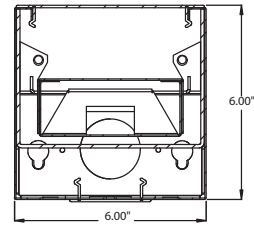

PRODUCT FAMILY

- 12100-66-P | Pendant Mount
- 12100-66-W | Wall Mount
- 12100-66-S | Surface Mount
- 12100-66-R | Recessed Mount

AVAILABLE LENGTHS

- 4FT | W 6" x L 48" x H 6"
- 8FT | W 6" x L 96" x H 6"
- Continuous Run | Consult Factory
- Custom Length | Consult Factory

Alcon 12100-66-R Linear Recessed LED Downlight

ORDERING INFORMATION Example: (12100-66-R-D-R24-RC-8x8-WH-27K-8-EM)

Model	Mount	Distribution	Lumen Output	Finish	Color Temp	CRI	
12100-66 6" x 6"	R Recessed T-Bar	D Direct	Per 4 Foot Sections	S Single Unit	4' or 8'	8 Standard	
		WW Wall Wash	R24 24 watts 2400 lms				
	RF Recessed Flanged		R48 48 watts 4800 lms				
		RTL Recessed Trimless					
		CR Continuous Run	Total Run (in Feet)				
		RC Rectangle	Width Length				
		SQ Square	Width Length				