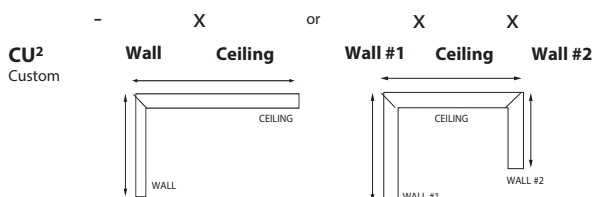

¹ 2700K Only Available in 90+ CRI