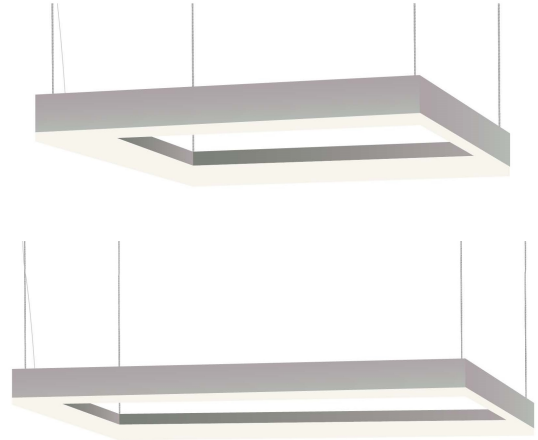

FIXTURE SPECIFICATIONS

INTENDED USE

The specification grade **Continuum 44 Architectural LED Linear Square Pendant Lighting** delivers continuous clean lines and clear light to commercial, hospitality and residential interior lighting applications. Our modern, hanging light fixtures and stylish linear chandelier designs offer excellent direct and indirect lighting, exceptional performance and versatility in offices, classrooms, conference rooms, museums, retail outlets, hotels, restaurants, and more.

PRODUCT FAMILY

12100-S-44-SQ | Surface Mount

FEATURES

- Construction:** Die-Formed and Welded 22-Gauge Cold Rolled Steel 1/2" Regressed Bottom Flange for Uniformity and Rigidity
- Custom Design:** Offered with Pre-Fabricated and Fully Illuminated Corners
- Lens:** Glare Free Snap In Frosted Acrylic for Even Distribution
- White**
- Voltage:** 120-277V (50/60 Hz) Constant Current
- Universal Dimming:** TRIAC (Forward-Phase), ELV (Reverse-Phase), 0-10V
- Life:** 50,000 Hours L70
- CRI:** 80+ / 90
- Warranty:** 5 Years Carefree for Parts & Components (Labor Not Included)
- Listings:** CA Title 24 Compliant, cETL Listed, LED Chips Tested to LM-80 Standards

ORDERING INFORMATION

Example: (12100-P-44-D-R24-SQ-4x4-30K-8-AC48-WH-WH-SEM)

Model	Size	Distribution	Lumen Output	Shape
12100-P	44 4" x 4"	D Direct I Indirect	(Per 4 Foot Sections) R24 24 watts 2400 lms	SQ Square
			R48 48 watts 4800 lms	