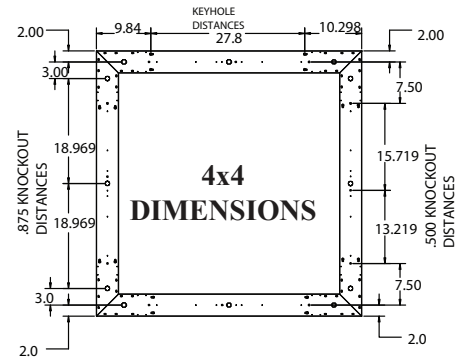

PRODUCT FAMILY

12100-S-44-SQ | Surface Mount

FEATURES

- Construction:** Die-Formed and Welded 22-Gauge Cold Rolled Steel 1/2" Regressed Bottom Flange for Uniformity and Rigidity
- Custom Design:** Offered with Pre-Fabricated and Fully Illuminated Corners
- Lens:** Glare Free Snap In Frosted Acrylic for Even Distribution
- White**
- Voltage:** 120-277V (50/60 Hz) Constant Current
- Universal Dimming:** TRIAC (Forward-Phase), ELV (Reverse-Phase), 0-10V
- Life:** 50,000 Hours L70
- CRI:** 80+ / 90
- Warranty:** 5 Years Carefree for Parts & Components (Labor Not Included)
- Listings:** CA Title 24 Compliant, cETL Listed, LED Chips Tested to LM-80 Standards

ORDERING INFORMATION

Example: (12100-P-44-D-R24-SQ-4x4-30K-8-AC48-WH-WH-SEM)

Model	Size	Distribution	Lumen Output	Shape
12100-P	44 4" x 4"	D Direct I Indirect	(Per 4 Foot Sections) R24 24 watts 2400 lms	SQ Square
			R48 48 watts 4800 lms	

ORDERING INFORMATION

Example: (12100-44-S-D-R24-SQ-4x4-30K-8-WH-WH-SEM)

Model	Size	Distribution	Lumen Output	Shape	
12100-S	44 4" x 4"	D Direct	(Per 4 Foot Sections) R24 24 watts 2400 lms R48 48 watts 4800 lms	SQ Square	<div style="text-align: center;">X</div> <div style="display: flex; justify-content: space-around;"> Width Length </div>
				RC Rectangle	<div style="text-align: center;">X</div> <div style="display: flex; justify-content: space-around;"> Width Length </div>
Color Temp	CRI	Finish	Power Cord	Options	
<i>Residential</i> 27K 2700K 30K 3000K <i>Commercial</i> 35K 3500K 40K 4000K <i>Industrial</i> 50K 5000K	8 Standard 80+ CRI 9 90+	WH Standard White BK Black SL Silver SB Satin Brass BL Blue OR Orange GR Green RD Red RAL Consult Factory	WH White BK Black	SEM Single Side Internal Emergency Pack (10W 1000 lms) DEM Dual Side Internal Emergency Pack (20W 2000 lms)	

¹90 CRI
²0.4" Thick 5-Conductor Power Cable (x1)
 5" Round Canopy (x2)