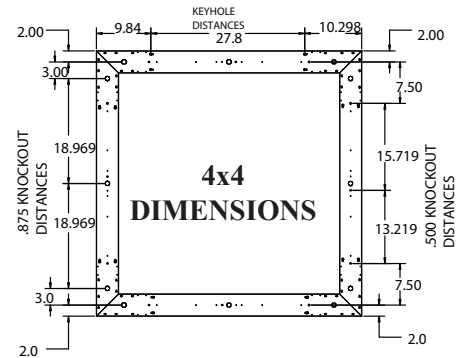

ORDERING INFORMATION

Example: (12100-P-44-D-R24-SQ-4x4-30K-8-AC48-WH-WH-SEM)

Model	Size	Distribution	Lumen Output	Shape
12100-P	44 4" x 4"	D Direct I Indirect	(Per 4 Foot Sections) R24 24 watts 2400 lms	SQ Square
			R48 48 watts 4800 lms	

ORDERING INFORMATION

Example: (12100-44-S-D-R24-SQ-4x4-30K-8-WH-WH-SEM)

Model	Size	Distribution	Lumen Output	Shape	
12100-S	44 4" x 4"	D Direct	(Per 4 Foot Sections) R24 24 watts 2400 lms R48 48 watts 4800 lms	SQ Square	<div style="text-align: center;">X</div> <div style="display: flex; justify-content: space-around;"> Width Length </div>
				RC Rectangle	<div style="text-align: center;">X</div> <div style="display: flex; justify-content: space-around;"> Width Length </div>
Color Temp	CRI	Finish	Power Cord	Options	
<i>Residential</i> 27K 2700K 30K 3000K <i>Commercial</i> 35K 3500K 40K 4000K <i>Industrial</i> 50K 5000K	8 Standard 80+ CRI 9 90+	WH Standard White BK Black SL Silver SB Satin Brass BL Blue OR Orange GR Green RD Red RAL Consult Factory	WH White BK Black	SEM Single Side Internal Emergency Pack (10W 1000 lms) DEM Dual Side Internal Emergency Pack (20W 2000 lms)	