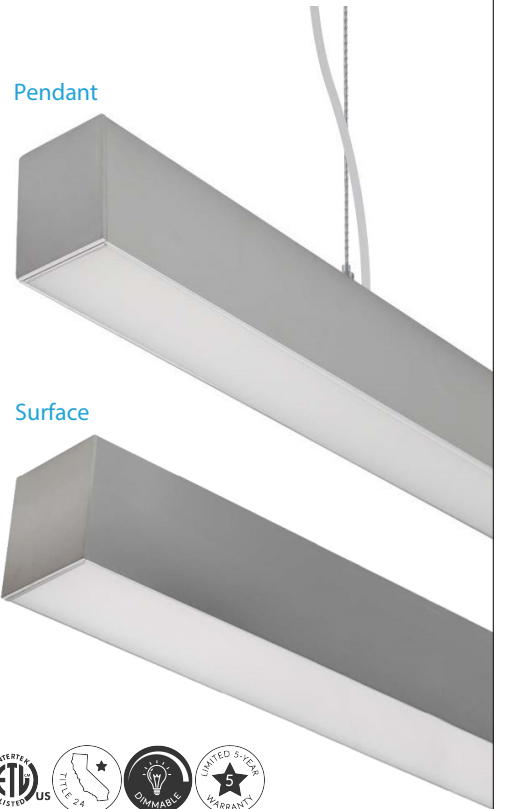

Project Name:

Type:

Quantity:

FIXTURE SPECIFICATIONS

INTENDED USE

The architectural-grade linear LED ceiling light can be pendant suspended or surface-mounted for commercial lighting applications, including office buildings, medical facilities, conference rooms, hospitality, hotels and retail spaces. The linear ceiling light provides 5,000 lumens of high-CRI LED light and comes in standard lengths of 4-foot and 8-foot and come be seamlessly connected for continuous runs of any length.

PRODUCT FAMILY

12100-33-P | Pendant
12100-33-S | Surface

AVAILABLE LENGTHS

4FT | W 3.5" x L 48" x H 3.3"
8FT | W 3.5" x L 96" x H 3.3"
Continuous Run | Consult Factory

FEATURES

- **Construction:** Die-formed and welded 22-gauge cold rolled ateeel
- **Continuous Run:** Full ability to tandem mount for continuous run application equipped with male & female quick connect harnesses
- **Finish:** Silver
- **Lens:** Glare-free snap-in frosted acrylic for even distribution
- **Voltage:** 120-277V
- **Wattage:** 45 watts per 4-foot section
- **Lumens:** 5040 lumens per 4-foot section
- **Dimming:** 5-Wire 0-10V (100%-10%)
- **CRI:** 80+
- **Life:** 50,000 Hours L70
- **Warranty:** 5 Years carefree for parts & components (Labor not included)
- **Listings:** CA Title 24 Compliant, cETL Listed, LED Chips Tested to LM-80 Standards

Pendant

Surface

ORDERING INFORMATION Example: (12100-33-P-30K-S-4-AC72)

Model	Mount Type	Color Temp
12100-33	P Pendant	30K 3000K
	S Surface	40K 4000K

Shape	Size	Pendant Mount
S Single Unit	4' or 8'	AC72 72" Adjustable Aircraft Cable (x2)
CR Continuous Run	Total Run (in Feet)	AC144 144" Adjustable Aircraft Cable (x2)