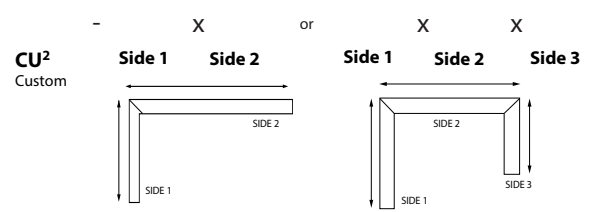

- Construction:** Die-formed and welded 22-gauge cold rolled ateeel
- Continuous Run:** Full ability to tandem mount for continuous run application equipped with male & female quick connect harnesses
- Finish:** Silver
- Lens:** Glare-free snap-in frosted acrylic for even distribution
- Voltage:** 120-277V
- Wattage:** 45 watts per 4-foot section
- Lumens:** 5040 lumens per 4-foot section
- Dimming:** 5-Wire 0-10V (100%-10%)
- CRI:** 80+
- Life:** 50,000 Hours L70
- Warranty:** 5 Years carefree for parts & components (Labor not included)
- Listings:** CA Title 24 Compliant, cETL Listed, LED Chips Tested to LM-80 Standards

Pendant

Surface

**ORDERING INFORMATION** Example: (12100-33-P-30K-S-4-AC72)

Model	Mount Type	Color Temp
<b>12100-33</b>	<b>P</b> Pendant	<b>30K</b> 3000K
	<b>S</b> Surface	<b>40K</b> 4000K

Shape	Size	Pendant Mount
<b>S</b> Single Unit	<b>4' or 8'</b>	<b>AC72</b> 72" Adjustable Aircraft Cable (x2)
<b>CR</b> Continuous Run	<b>Total Run (in Feet)</b>	<b>AC144</b> 144" Adjustable Aircraft Cable (x2)