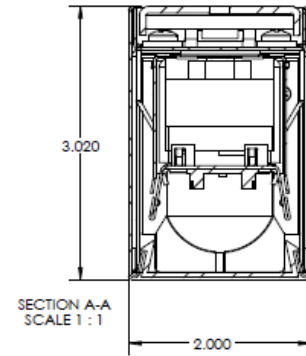

PRODUCT FAMILY

- **12100-23-P** | Pendant Mount
- **12100-23-W** | Wall Mount
- **12100-23-S** | Surface Mount
- **12100-23-R** | Recessed Mount

AVAILABLE LENGTHS

- **2FT** | W 2" x L 24" x H 3"
- **4FT** | W 2" x L 48" x H 3"
- **6FT** | W 2" x L 72" x H 3"
- **8FT** | W 2" x L 96" x H 3"
- **Continuous Run** | Consult Factory
- **Custom Length** | Consult Factory

FEATURES

- **Construction:** Die-Formed and Welded 22-Gauge Cold Rolled Steel
- **Continuous Run:** Full Ability to Tandem Mount for Continuous Run Application, Equipped with Male & Female Quick Connect Harnesses
- **Custom Design:** Offered with Pre-Fabricated and Fully Illuminated Corners
- **Lens:** Glare Free Snap In Frosted Acrylic for Even Distribution
- **Voltage:** 120-277V (50/60 Hz) Constant Current
- **Dimming:** 5-Wire 0-10V (100%-10%), 3-Wire Electronic Low Voltage (100%-1%)
- **CRI:** 80+ & 90+
- **Life:** 50,000 Hours L70
- **Warranty:** 5 Years Carefree for Parts & Components (Labor Not Included)
- **Listings:** CA Title 24 Compliant, cETL Listed, LED Chips Tested to LM-80 Standards

ORDERING INFORMATION Example: (12100-23-R-D-R26-RC-8x8-27K-WH-D10-EM)

Model	Distribution	Lumen Output	Shape	Finish	Color Temp	Dimming Driver
12100-23 2" x 3"	R Recessed T-Bar RF Recessed Flanged RTL Recessed Trimless	D Direct Per 4 Foot Sections R26 26 watts | 2600 lms R38 38 watts | 3800 lms R45 45 watts | 4500 lms	S Single Unit CR Continuous Run RC Rectangle SQ Square	Standard WH White BK Black SL Silver Premium RD Red BL Blue GR Green OR Orange SB Satin Brass	Residential 27K¹ 2700K 30K 3000K Commercial 35K 3500K 40K 4000K Industrial 50K 5000K	010 Standard 0-10V (100 - 1%) ELV Electronic Low Voltage (100%-1%)
			Total Run (in Feet) 	Options EM Remote Emergency Backup Battery (4ft canopy) DS Daylight Sensor OS Occupancy Sensor	Controls Optional LV Lutron VIVE™ Wireless LE Lutron EcoSystem™ BM Bluetooth Mesh	
			Width Length 			
			Width Length 			
			CU² Custom 			

Formerly: 12104 Beam 23

¹ 90+ CRI