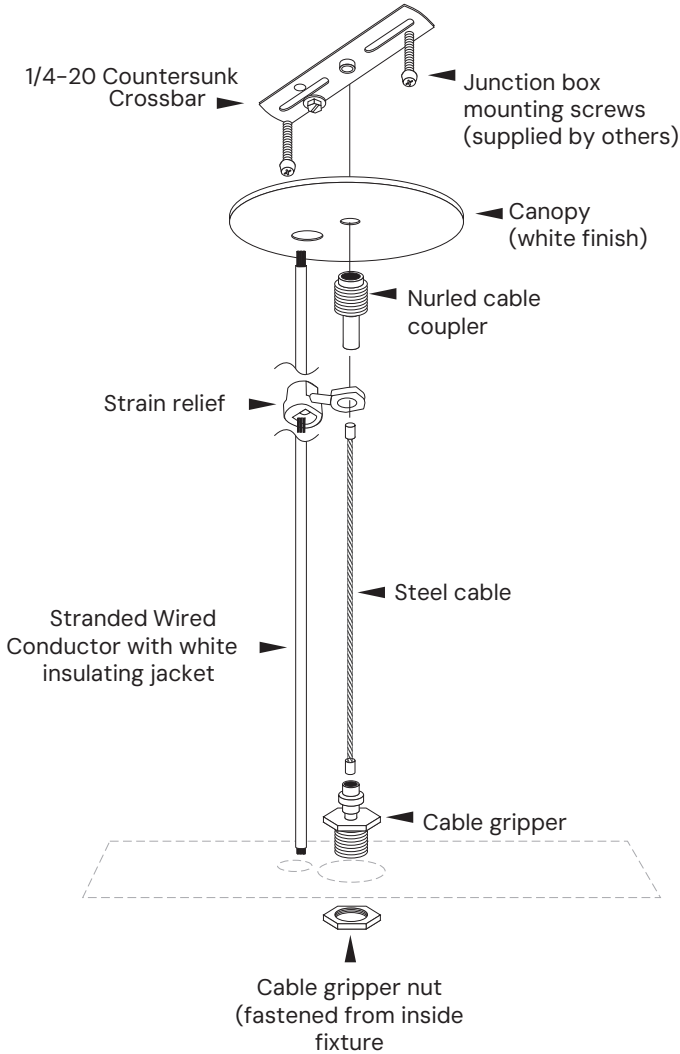

Compatible Dimmers

2100

0-10V Wireless 5-Wire to 3-Wire
Modern LED Wall Dimmer

2101

0-10V Slide-to-Off Modern LED
Dimmer Switch Single-Pole

2102

0-10V Modern LED Dimmer
Switch 3-Way/Single-Pole

Mfg.	Model	Mfg.	Model	Mfg.	Model
Lutron	S-603PG	Lutron	DVELV-303P	Lutron	CT-103P
Leviton	IPIO6-1LZ	Lutron	SELV-300P	Cooper	SLC03P
Leviton	6631-2	Leviton	6683-IW	Leviton	IPE04
Lutron	DVCL-153P	Leviton	6161	Lutron	MAELV-600
Lutron	DV-600P	Leviton	6633-P	Lutron	FAELV-500
Lutron	TGCL-153P	Lutron	TG-600P	Lightolier	ZP260QEW
Lutron	S-600P	Cooper	DLC03P	Cooper	DAL06P
Leviton	VPE06	Lutron	LG-600P	Leviton	IP710-DLZ

Pendant Mounting

Pendant Cord Power Feed

Pendant Cord Non-Power Feed

Rigid Pendant

45 Degree Swivel
For hanging Straight from Angled Surfaces

Recessed

Pendant & Surface

Wall