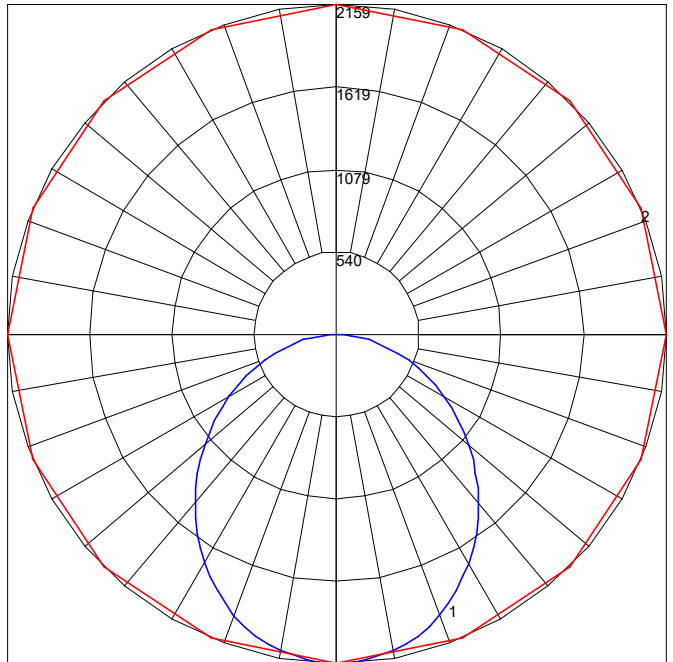

12100-44-D3-S4-40K

12100-44-D4-S4-40K

12100-44-D6-S4-40K

12100-44-D8-S4-40K

COLOR TEMPERATURE GUIDE

				
2700K	3000K	3500K	4000K	5000K
WARM WHITE	SOFT WHITE GLOW	NEUTRAL GLOW	COOL WHITE GLOW	DAYLIGHT GLOW
friendly personal intimate	soft warm pleasing	sociable inviting non-threatening	neat clean efficient	bright cool alert
HOMES LIBRARIES RESTAURANTS	HOMES HOTEL ROOMS LOBBIES RETAIL STORES	EXECUTIVE OFFICES RECEPTION AREAS SUPERMARKETS	OFFICES CLASSROOMS MASS MERCHANTISERS SHOWROOMS	GRAPHICS INDUSTRY HOSPITALS GALLERIES BEAUTY SALONS
X	✓	✓	✓	✓