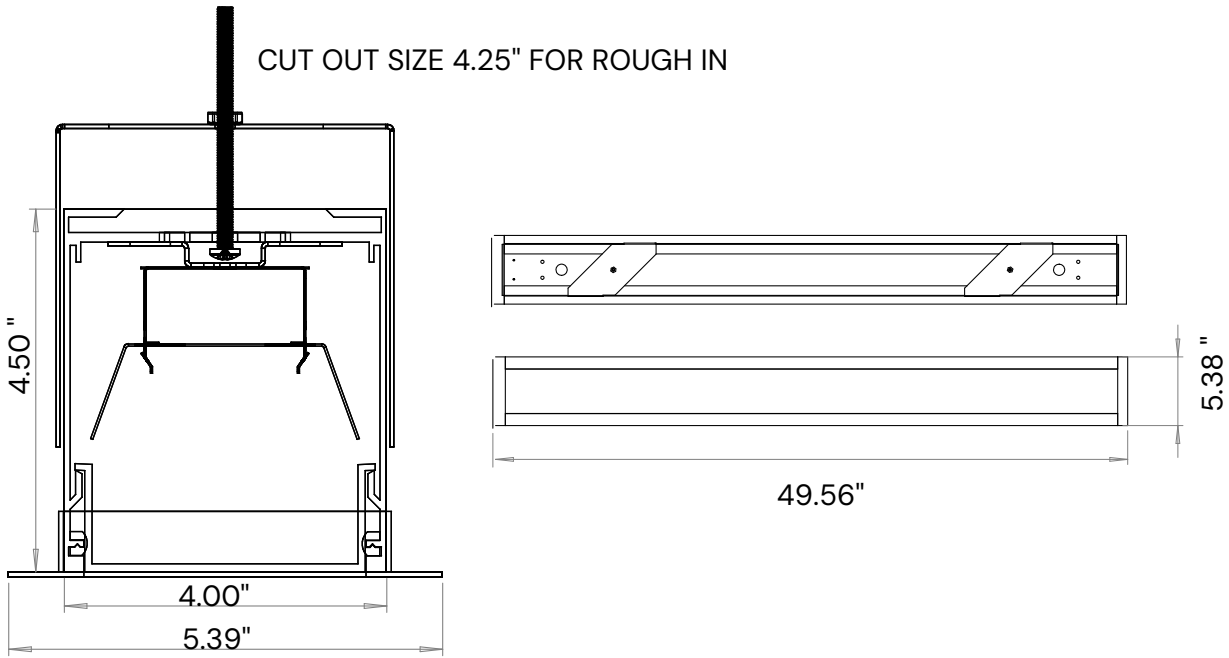

Pendant Mounting

Pendant Cord Power Feed

Pendant Cord Non-Power Feed

Rigid Pendant

45 Degree Swivel
For hanging Straight from Angled Surfaces

Recessed

Pendant & Surface

Wall