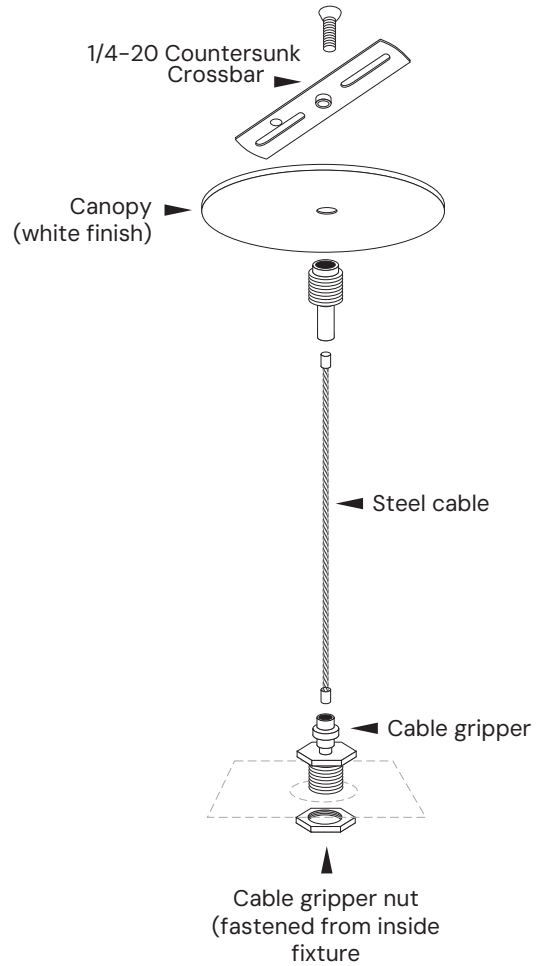

Compatible Dimmers

2100

0-10V Wireless 5-Wire to 3-Wire
Modern LED Wall Dimmer

2101

0-10V Slide-to-Off Modern LED
Dimmer Switch Single-Pole

2102

0-10V Modern LED Dimmer
Switch 3-Way/Single-Pole

Mfg.	Model	Mfg.	Model	Mfg.	Model
Lutron	S-603PG	Lutron	DVELV-303P	Lutron	CT-103P
Leviton	IPIO6-1LZ	Lutron	SELV-300P	Cooper	SLC03P
Leviton	6631-2	Leviton	6683-IW	Leviton	IPE04
Lutron	DVCL-153P	Leviton	6161	Lutron	MAELV-600
Lutron	DV-600P	Leviton	6633-P	Lutron	FAELV-500
Lutron	TGCL-153P	Lutron	TG-600P	Lightolier	ZP260QEW
Lutron	S-600P	Cooper	DLC03P	Cooper	DAL06P
Leviton	VPE06	Lutron	LG-600P	Leviton	IP710-DLZ

Pendant Mounting

Pendant Cord Power Feed

Pendant Cord Non-Power Feed

Rigid Pendant

45 Degree Swivel
For hanging Straight from Angled Surfaces

Recessed

Pendant & Surface

Wall