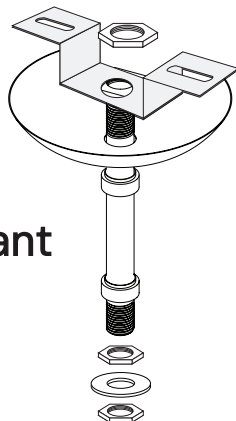

Pendant Mounting

Pendant Cord Power Feed

Pendant Cord Non-Power Feed

Rigid Pendant

45 Degree Swivel
For hanging Straight from Angled Surfaces

Recessed

Pendant & Surface

Wall