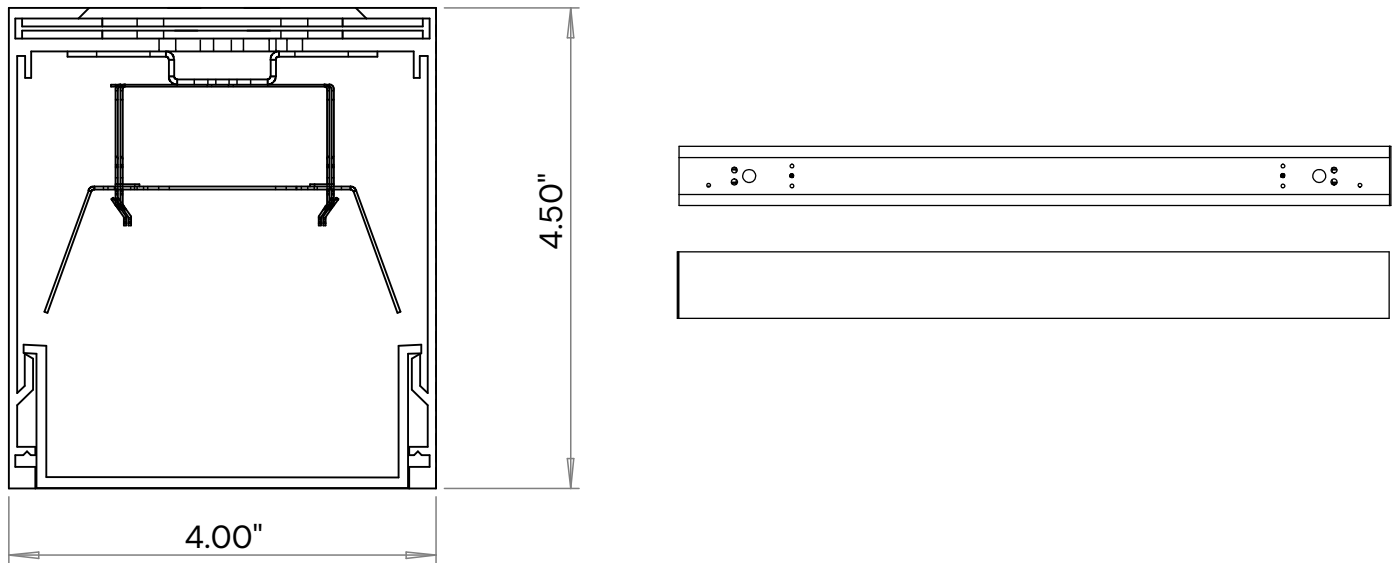

Pendant Mounting

Pendant Cord Power Feed

Pendant Cord Non-Power Feed

Rigid Pendant

45 Degree Swivel
For hanging Straight from Angled Surfaces

Recessed

Pendant & Surface

Wall