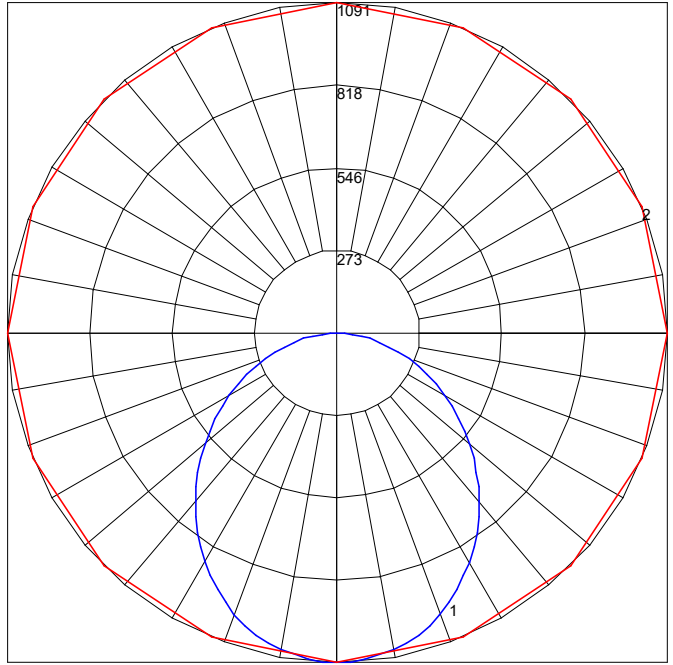

12100-44-D8-S4-40K