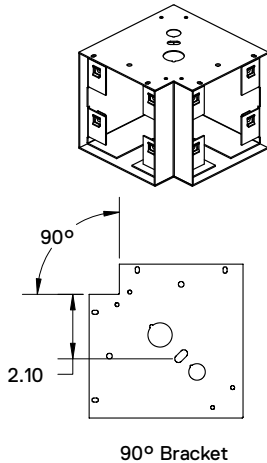

FIXTURE SPECIFICATIONS

INTENDED USE

With a variety of choices in lumen-output, size and color temperature, our architectural-grade square LED light provides clarified LED illumination to today's interiors. Ranging from 3-ft by 3-ft to 9-ft by 9-ft dimensions, this product, made in the United States of America, affords square-shaped downlighting from an extruded aluminum fixture with an aircraft cable suspension. Available in silver, white and black. Frosted, glare-free lens and emergency backup battery included. Perfect for today's office space and conference room applications.

FEATURES

- Construction:** Die-cast extruded aluminum body
- Aircraft Cable Length:** 144"
- Lens:** Glare free snap-in frosted lens
- Driver:** 0-10V Dimming
- Voltage:** 120-277V 50/60 Hz
- Power Factor:** >0.90
- Warranty:** 5 years carefree for parts & components (labor not included)
- Listings:** Made in the USA

DIMENSIONS

Size	W	L
SM	34 in.	34 in.
MD	58 in.	58 in.
LG	82 in.	82 in.
XL	108 in.	108 in.

ORDERING INFORMATION Example: (12100-23-A-3-SM-D60-WH-BK-30K-8)

Model	Size	Downlight	Uplight	Fixture Finish	Junction & End Cap Finish	Color Temp	CRI	Options
12100-23-SQ			(Blank) Down Only	WH White	BK Black	30K 3000K	8 <small>Standard</small> 80+ CRI	EM14 Integrated 14W emergency battery backup
	SM 34"W x 34"L	D96 96W 9600 lum	I56 56W 5600 lum	BK Black	GBK Glossy Black	35K 3500K	9 90+ CRI	AB Separate down and up dimming
	MD 58"W x 58"L	D192 192W 19200 lum	I112 112W 11200 lum	SL Silver	SL Silver	40K 4000K		
	LG 82"W x 82"L	D288 288W 28800 lum	I168 168W 16800 lum		BZ Bronze	50K 5000K		
	XL 108"W x 108"L	D384 384W 38400 lum	I224 224W 22400 lum		IR Iron YL Yellow OR Orange DR Dark Red RD Red BL Blue CU Custom Finish			