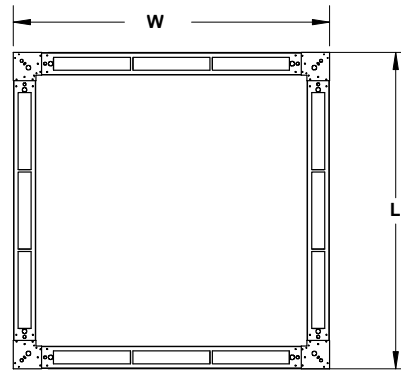

FIXTURE SPECIFICATIONS

INTENDED USE

With a variety of choices in lumen-output, size and color temperature, our architectural-grade square LED light provides clarified LED illumination to today's interiors. Ranging from 3-ft by 3-ft to 9-ft by 9-ft dimensions, this product, made in the United States of America, affords square-shaped downlighting from an extruded aluminum fixture with an aircraft cable suspension. Available in silver, white and black. Frosted, glare-free lens and emergency backup battery included. Perfect for today's office space and conference room applications.

FEATURES

- Construction:** Die-cast extruded aluminum body
- Aircraft Cable Length:** 144"
- Lens:** Glare free snap-in frosted lens
- Driver:** 0-10V Dimming
- Voltage:** 120-277V 50/60 Hz
- Power Factor:** >0.90
- Warranty:** 5 years carefree for parts & components (labor not included)
- Listings:** Made in the USA

DIMENSIONS

Size	W	L
SM	34 in.	34 in.
MD	58 in.	58 in.
LG	82 in.	82 in.
XL	108 in.	108 in.

ORDERING INFORMATION Example: (12100-23-A-3-SM-D60-WH-BK-30K-8)

Model	Size	Downlight	Uplight	Fixture Finish	Junction & End Cap Finish	Color Temp	CRI	Options
12100-23-SQ			(Blank) Down Only	WH White	BK Black	30K 3000K	8 <small>Standard</small> 80+ CRI	EM14 Integrated 14W emergency battery backup
	SM 34"W x 34"L	D96 96W 9600 lum	I56 56W 5600 lum	BK Black	GBK Glossy Black	35K 3500K	9 90+ CRI	AB Separate down and up dimming
	MD 58"W x 58"L	D192 192W 19200 lum	I112 112W 11200 lum	SL Silver	SL Silver	40K 4000K		
	LG 82"W x 82"L	D288 288W 28800 lum	I168 168W 16800 lum		BZ Bronze	50K 5000K		
	XL 108"W x 108"L	D384 384W 38400 lum	I224 224W 22400 lum		IR Iron YL Yellow OR Orange DR Dark Red RD Red BL Blue CU Custom Finish			