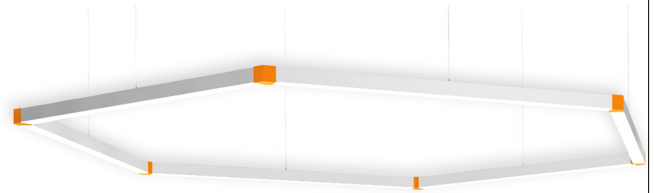

FIXTURE SPECIFICATIONS

INTENDED USE

Install architectural-grade hexagonal LED light to residential and commercial interiors. Made in the United States, the light casts hexagonal-shaped illumination suspended by an aircraft cable attached to an extruded aluminum body. Available in a variety of voltages, lumens outputs and color temperatures in silver, black and white. Emergency backup battery and frosted, glare-free lens included.

FEATURES

- Construction:** Die-cast extruded aluminum body
- Aircraft Cable Length:** 48"
- Lens:** Glare free snap-in frosted lens
- Driver:** 0-10V Dimming
- Voltage:** 120-277V 50/60 Hz
- Power Factor:** >0.90
- Warranty:** 5 years carefree for parts & components (labor not included)
- Listings:** Made in the USA

DIMENSIONS

120° Bracket

Size	Ø D
SM	61 in.
MD	108 in.
LG	156 in.
XL	204 in.

ORDERING INFORMATION Example: (12100-44-HX-SM-D144-WH-BK-30K-8)

Model	Size	Downlight	Uplight	Fixture Finish	Junction & End Cap Finish	Color Temp	CRI	Options
12100-44-HX			(Blank) Down Only	WH White	BK Black	30K 3000K	8 <small>Standard</small> 80+ CRI	EM14 Integrated 14W emergency battery backup
	SM 61" Diameter	D144 144W 14400 lum	I84 84W 8400 lum	BK Black	GBK Glossy Black	35K 3500K	9 90+ CRI	AB Separate down and up dimming
	MD 108" Diameter	D288 288W 28800 lum	I168 168W 16800 lum	SL Silver	SL Silver	40K 4000K		
	LG 156" Diameter	D432 432W 43200 lum	I252 252W 25200 lum		BZ Bronze	50K 5000K		
	XL 204" Diameter	D576 576W 57600 lum	I336 336W 33600 lum		IR Iron YL Yellow OR Orange DR Dark Red RD Red BL Blue CU Custom Finish			