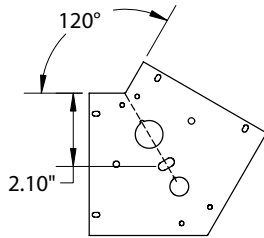

FIXTURE SPECIFICATIONS

INTENDED USE

Install architectural-grade hexagonal LED light to residential and commercial interiors. Made in the United States, the light casts hexagonal-shaped illumination suspended by an aircraft cable attached to an extruded aluminum body. Available in a variety of voltages, lumens outputs and color temperatures in silver, black and white. Emergency backup battery and frosted, glare-free lens included.

FEATURES

- Construction:** Die-cast extruded aluminum body
- Aircraft Cable Length:** 48"
- Lens:** Glare free snap-in frosted lens
- Driver:** 0-10V Dimming
- Voltage:** 120-277V 50/60 Hz
- Power Factor:** >0.90
- Warranty:** 5 years carefree for parts & components (labor not included)
- Listings:** Made in the USA

DIMENSIONS

120° Bracket

Size	Ø D
SM	61 in.
MD	108 in.
LG	156 in.
XL	204 in.

ORDERING INFORMATION Example: (12100-44-HX-SM-D144-WH-BK-30K-8)

Model	Size	Downlight	Uplight	Fixture Finish	Junction & End Cap Finish	Color Temp	CRI	Options
12100-44-HX			(Blank) Down Only	WH White	BK Black	30K 3000K	8 <small>Standard</small> 80+ CRI	EM14 Integrated 14W emergency battery backup
	SM 61" Diameter	D144 144W 14400 lum	I84 84W 8400 lum	BK Black	GBK Glossy Black	35K 3500K	9 90+ CRI	AB Separate down and up dimming
	MD 108" Diameter	D288 288W 28800 lum	I168 168W 16800 lum	SL Silver	SL Silver	40K 4000K		
	LG 156" Diameter	D432 432W 43200 lum	I252 252W 25200 lum		BZ Bronze	50K 5000K		
	XL 204" Diameter	D576 576W 57600 lum	I336 336W 33600 lum		IR Iron YL Yellow OR Orange DR Dark Red RD Red BL Blue CU Custom Finish			