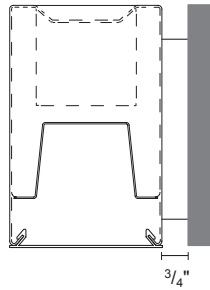

Mounting

RT - T-Bar Grid Mount

RS - Screw Slot Mount

RF - Flange Detail

RTL - Trimeless Detail

W - Wall

S - Surface

CW - Ceiling to Wall