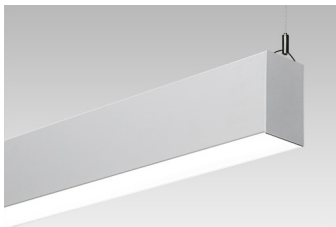

Project Name:

Type:

Quantity:

FIXTURE SPECIFICATIONS

INTENDED USE

Our amber LED fixture, made in America, specifically features 590nm amber LEDs ideal for photosensitive applications such as manufacturing facilities, hospitals and pharmacies. With the ability to be pendant, wall or surface mounted, our amber LED fixture also offers the option to have the ability to switch from amber and white LEDs meeting the demands of the users applications.

FEATURES

Construction: Die-formed and welded 22-gauge cold rolled steel, painted finish with premium paint

Continuous Run: Full ability to tandem mount for continuous run application

Lens: Glare-free frosted acrylic flat snap-in lens for even distribution

Voltage: 50/60 Hz 120-277V

Dimming: 0-10V

Life: +60,000 Reported L70 Hours @ 55°C

Operating Temperature: 4°F (-20°C) ~ 122°F (50°C).

Warranty: 5 years carefree for parts & components. (Labor not included)

Listings: cULus Listed

Alcon 12100-40-AMB 590nm Amber LED Linear Pendant Light