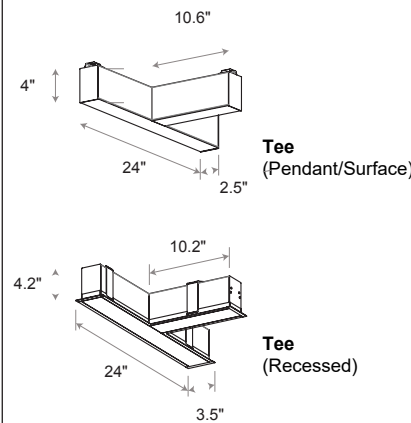

Mounting

RT - T-Bar Grid Mount

RS - Screw Slot Mount

RF - Flange Detail

RTL - Trimeless Detail

W - Wall

S - Surface

CW - Ceiling to Wall