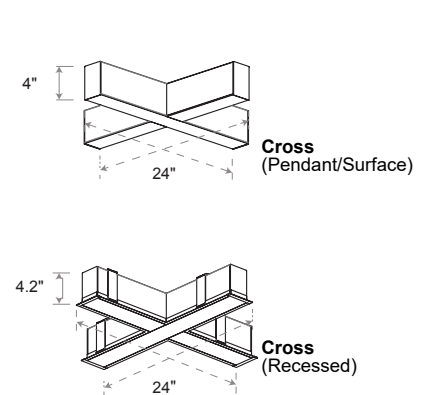

Mounting

RT - T-Bar Grid Mount

RS - Screw Slot Mount

RF - Flange Detail

RTL - Trimeless Detail

W - Wall

S - Surface

CW - Ceiling to Wall