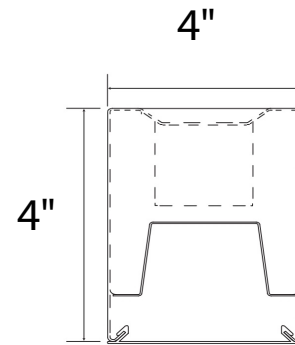

Project Name:

Type:

Quantity:

FIXTURE SPECIFICATIONS

INTENDED USE

Our amber LED fixture, made in America, specifically features 590nm amber LEDs ideal for photosensitive applications such as manufacturing facilities, hospitals and pharmacies. With the ability to be pendant, wall or surface mounted, our amber LED fixture also offers the option to have the ability to switch from amber and white LEDs meeting the demands of the users applications.

FEATURES

Construction: Die-formed and welded 22-gauge cold rolled steel, painted finish with premium paint

Continuous Run: Full ability to tandem mount for continuous run application

Lens: Glare-free frosted acrylic flat snap-in lens for even distribution

Voltage: 50/60 Hz 120-277V

Dimming: 0-10V

Life: +60,000 Reported L70 Hours @ 55°C

Operating Temperature: 4°F (-20°C) ~ 122°F (50°C).

Warranty: 5 years carefree for parts & components. (Labor not included)

Listings: cULus Listed

Alcon 12100-40-AMB 590nm Amber LED Linear Pendant Light