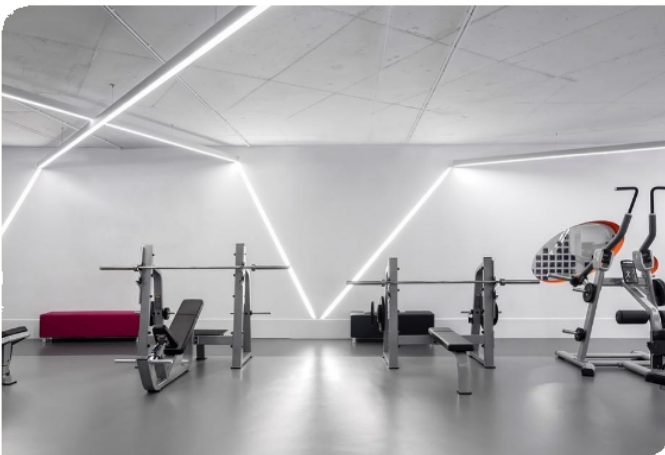

Available Finishes

Standard

	Matte White	RAL #9003

Set up fee and longer lead time will be applied on non-standard finishes.

Metropolitan

	Black	RAL #9011
	Silver	RAL #9022
	Urban Native	RAL #8025
	Military Green	RAL #6011
	Carmin	RAL #8028
	Chocolate Spice	RAL #8017
	Asher Grey	RAL #7004
	Tech Grey	RAL #7016
	Slate	RAL #7031
	Mason	RAL #7039

Vibrant

	Violet Dreams	RAL #4006
	Sangria Sunset	RAL #2004
	Deep Pink	RAL #4010
	Ruby Red	RAL #3027
	Island Skye	RAL #6027
	Sophia	RAL #5015
	Antique Spring	RAL #6019
	Daisy	RAL #1018
	Gun Metal	RAL #7024