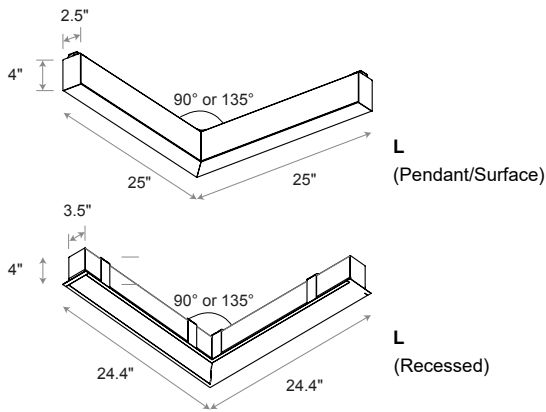

Mounting

RT - T-Bar Grid Mount

RS - Screw Slot Mount

RF - Flange Detail

RTL - Trimeless Detail

W - Wall

S - Surface

CW - Ceiling to Wall