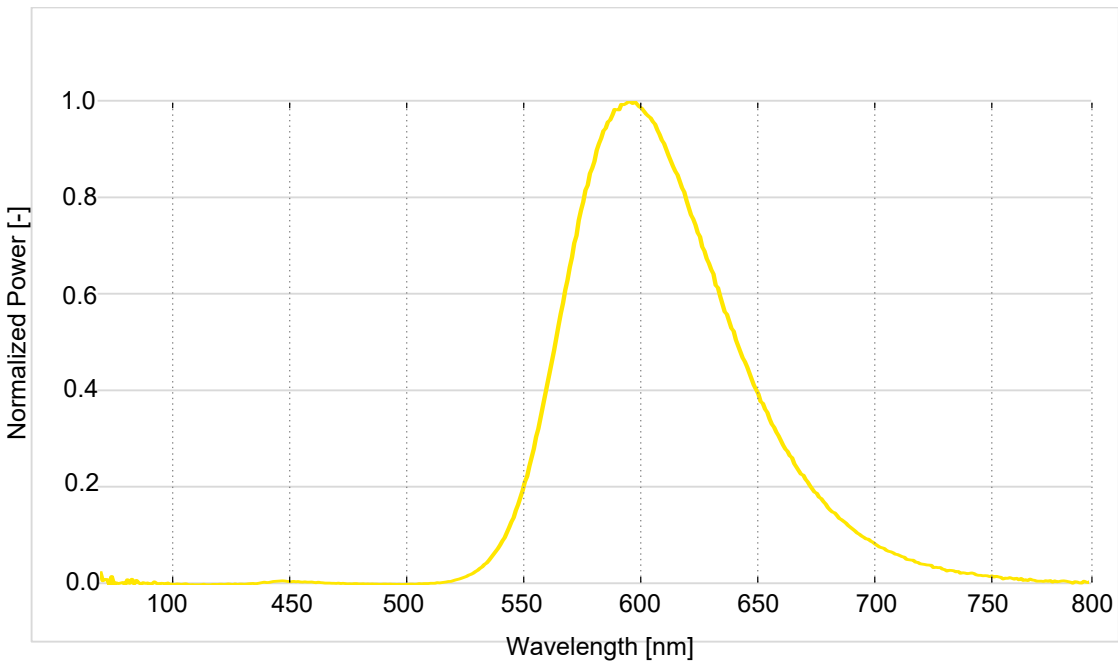

AMBER LED SPECTRAL POWER DISTRIBUTION

COLOR TEMPERATURE GUIDE

2700K	3000K	3500K	4000K	5000K
WARM WHITE	SOFT WHITE GLOW	NEUTRAL GLOW	COOL WHITE GLOW	DAYLIGHT GLOW
friendly personal intimate	soft warm pleasing	sociable inviting non-threatening	neat clean efficient	bright cool alert
HOMES LIBRARIES RESTAURANTS	HOMES HOTEL ROOMS LOBBIES RETAIL STORES	EXECUTIVE OFFICES RECEPTION AREAS SUPERMARKETS	OFFICES CLASSROOMS MASS MERCHANDISERS SHOWROOMS	GRAPHICS INDUSTRY HOSPITALS GALLERIES BEAUTY SALONS