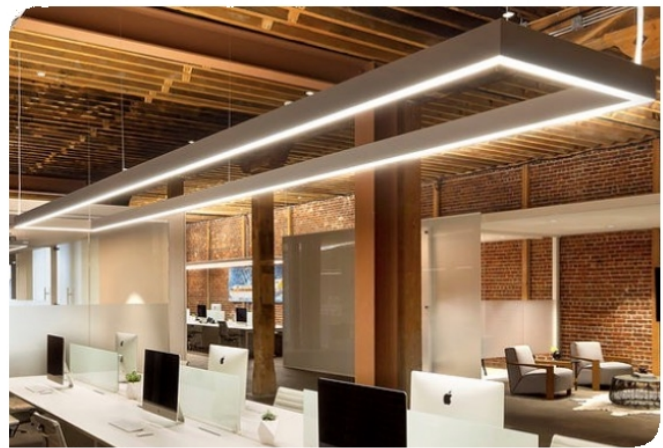

CUSTOM FINISHES

Set up fee and longer lead time will be applied on non-standard finishes.

Metropolitan

	Silver	RAL #9022
	Asher Grey	RAL #7004
	Mason	RAL #7039
	Slate	RAL #7031
	Tech Grey	RAL #7016
	Chocolate Spice	RAL #8017
	Urban Native	RAL #8025
	Carmin	RAL #8028
	Reseda Green	RAL #6011

Vibrant

	Violet Dreams	RAL #4006
	Purple Red	RAL #3004
	Carmine Red	RAL #3002
	Rose	RAL #3017
	Pure Orange	RAL #2004
	Traffic Yellow	RAL #1023
	Daisy	RAL #1018
	Antique Spring	RAL #6019
	Island Skye	RAL #6027
	Sky Blue	RAL #5015