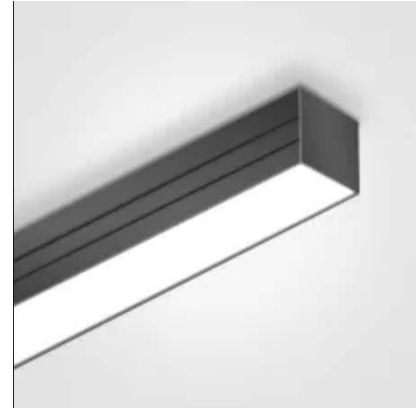

Project Name: _____ Type: _____ Quantity: _____

INTENDED USE

This linear pendant or surface-mounted LED light delivers continuous clean lines and clear light to commercial, hospitality and residential interior lighting. The modern, slim profile comes in standard lengths of 2, 3, 4 and 8-feet but is available for continuous runs of any length. Excellent illumination, exceptional performance and versatility for offices, classrooms, conference rooms, museums, retail outlets, hotels, restaurants, and more.

FEATURES

Construction: Extruded aluminum housing Powder coat finish

Dimming: Standard 1-10V dimming down to 10%. Optional 1-10V dimming down to 1% available.

Wattage: Wattage selectable from 10W/7.5W/5W per FT

Color Temperature: CCT adjustable from 3000K, 3500K, 4000K.

Must select color temperature for Micro Reflector optics

Light Distribution: Adjustable via dip switch

Voltage: 110-277

CRI: 80+

Life: 50,000 Hours

Warranty: 5 Years Free of Defects in Materials & Craftsmanship

Listings: cULus listed for damp locations

W 3.74"

Light distribution options via DIP switch

- 100% Uplight
- 100% Downlight
- 50% down, 50% up
- 70% down, 30% up
- 10% down, 90% up
- 30% down, 70% up
- 90% down, 10% up

Optics	Length	UP/DOWN @3500K (Base on 50%Up/50%Down)			100%DOWN@3500K		
		High	Medium	Low	High	Medium	Low
Flat Lens	2',3',4',8'	1200lm/ft, 10w/ft	900lm/ft, 7.5w/ft	600lm/ft, 5w/ft	1100lm/ft, 10w/ft	800lm/ft, 7.5w/ft	550lm/ft, 5w/ft
Regressed Lens	2',3',4',8'	1000lm/ft, 10w/ft	750lm/ft, 7.5w/ft	500lm/ft, 5w/ft	900lm/ft, 10w/ft	670lm/ft, 7.5w/ft	450lm/ft, 5w/ft