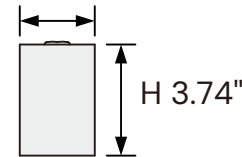

#### Light distribution options via DIP switch

- 100% Uplight
- 100% Downlight
- 50% down, 50% up
- 70% down, 30% up
- 10% down, 90% up
- 30% down, 70% up
- 90% down, 10% up

Optics	Length	UP/DOWN @3500K (Base on 50%Up/50%Down)			100%DOWN@3500K		
		High	Medium	Low	High	Medium	Low
Flat Lens	2',3',4',8'	1200lm/ft, 10w/ft	900lm/ft, 7.5w/ft	600lm/ft, 5w/ft	1100lm/ft, 10w/ft	800lm/ft, 7.5w/ft	550lm/ft, 5w/ft
Regressed Lens	2',3',4',8'	1000lm/ft, 10w/ft	750lm/ft, 7.5w/ft	500lm/ft, 5w/ft	900lm/ft, 10w/ft	670lm/ft, 7.5w/ft	450lm/ft, 5w/ft