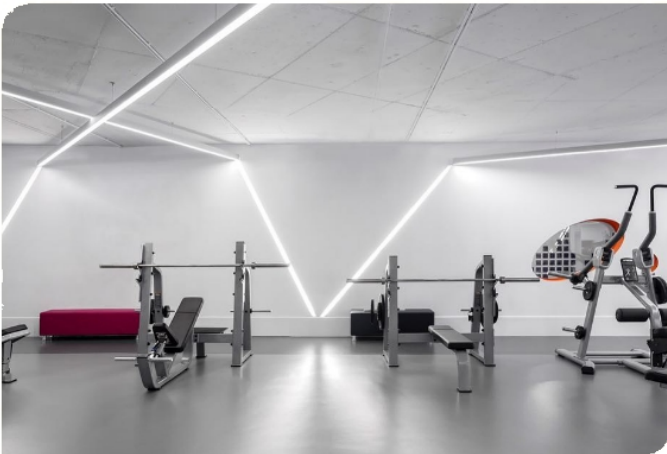

CUSTOM FINISHES

Set up fee and longer lead time will be applied on non-standard finishes.

Metropolitan

	Silver	RAL #9022
	Asher Grey	RAL #7004
	Mason	RAL #7039
	Slate	RAL #7031
	Tech Grey	RAL #7016
	Chocolate Spice	RAL #8017
	Urban Native	RAL #8025
	Carmin	RAL #8028
	Reseda Green	RAL #6011

Vibrant

	Violet Dreams	RAL #4006
	Purple Red	RAL #3004
	Carmine Red	RAL #3002
	Rose	RAL #3017
	Pure Orange	RAL #2004
	Traffic Yellow	RAL #1023
	Daisy	RAL #1018
	Antique Spring	RAL #6019
	Island Skye	RAL #6027
	Sky Blue	RAL #5015