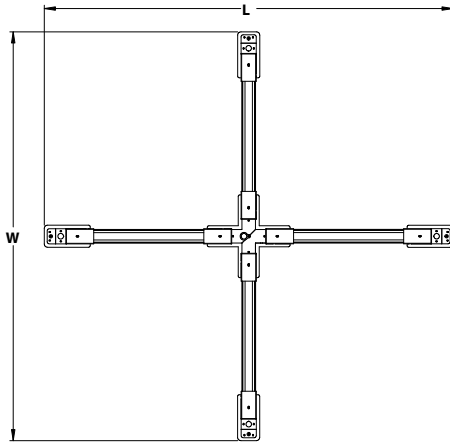

### FEATURES

**Construction:** Die-Cast Extruded Aluminum Body and Steel Center Junction

**Aircraft Cable Length:** 144"

**Lens:** Glare Free Snap-in Frosted Lens

**Driver:** 0-10V Dimming

**Voltage:** 120-277V 50/60 Hz

## DIMENSIONS

Size	W	L
SM	60 in.	60 in.
MD	108 in.	108 in.
LG	156 in.	156 in.
XL	204 in.	204 in.