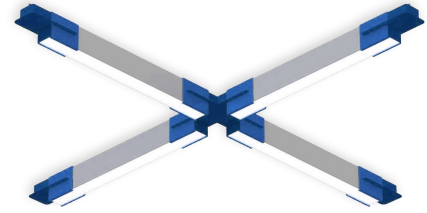

### INTENDED USE

Available in silver, black or white, the architectural-grade cross or x-shaped wall wash downlight affords ample light for commercial, hospitality and residential interiors. Suspend by an aircraft cable pendant with a range of lumens outputs and a variety of color temperatures, our LED lighting fixture is made in America with extruded diecast metal and a steel center junction. Emergency backup battery included.

### FEATURES

**Construction:** Die-Cast Extruded Aluminum Body and Steel Center Junction

**Aircraft Cable Length:** 144"

**Lens:** Glare Free Snap-in Frosted Lens

**Driver:** 0-10V Dimming

**Voltage:** 120-277V 50/60 Hz

## DIMENSIONS

Size	W	L
SM	60 in.	60 in.
MD	108 in.	108 in.
LG	156 in.	156 in.
XL	204 in.	204 in.