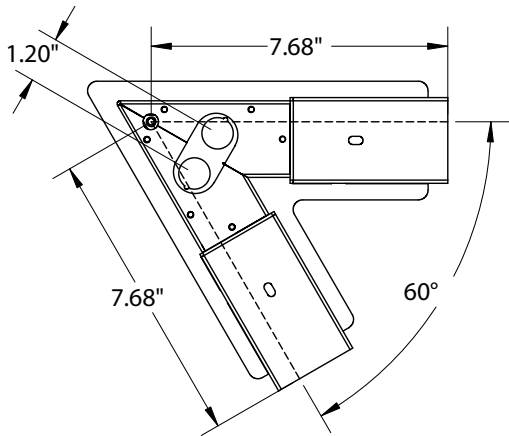

## FIXTURE SPECIFICATIONS

### FEATURES

- Construction:** Die-Cast Extruded Aluminum Body
- Aircraft Cable Length:** 144"
- Lens:** Glare Free Snap-in Frosted Lens
- Driver:** 0-10V Dimming
- Voltage:** 120-277V 50/60 Hz
- Power Factor:** >0.90
- Warranty:** 5 Years Carefree for Parts & Components (Labor Not Included)
- Listings:** Made in the USA

## BRACKET DIMENSIONS

Diameter	L	W
SM	35 in"	30 in"
MD	59 in"	51 in"
LG	83 in"	72 in"
XL	107 in"	93 in"