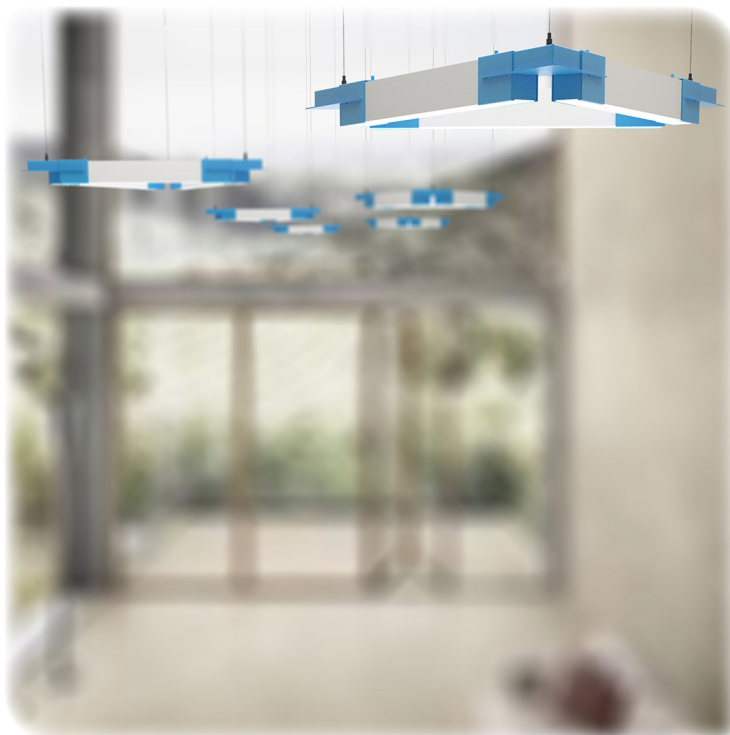

Available Finishes

Fixture Finishes

	White
	Black
	Silver

Junction & End Cap Finishes

	Black
	Glossy Black
	Silver
	Bronze
	Iron
	Yellow
	Orange
	Dark Red
	Red
	Blue