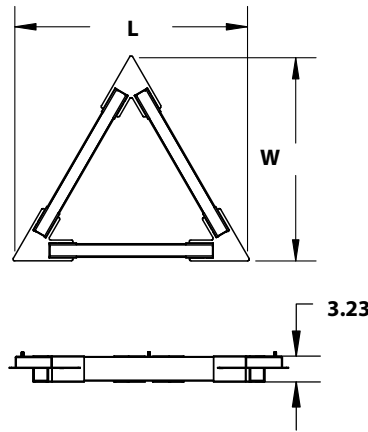

## FIXTURE SPECIFICATIONS

### FEATURES

- Construction:** Die-Cast Extruded Aluminum Body
- Aircraft Cable Length:** 144"
- Lens:** Glare Free Snap-in Frosted Lens
- Driver:** 0-10V Dimming
- Voltage:** 120-277V 50/60 Hz
- Power Factor:** >0.90
- Warranty:** 5 Years Carefree for Parts & Components (Labor Not Included)
- Listings:** Made in the USA

## BRACKET DIMENSIONS

Diameter	L	W
SM	35 in"	30 in"
MD	59 in"	51 in"
LG	83 in"	72 in"
XL	107 in"	93 in"