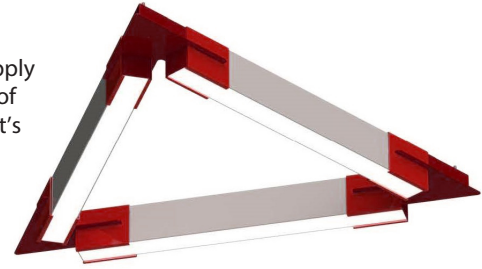

## FIXTURE SPECIFICATIONS

### INTENDED USE

Available in a silver, black or white finish, our architectural-grade LED linear pendant product delivers wall wash light to commercial, hospitality and residential interiors. Apply extruded diecast aluminum-bodied, aircraft-cabled illumination, available in a variety of color temperatures, to your project for clear, ample and streamlined light. This product's lens snaps in for frosted, glare-free light.

### FEATURES

- Construction:** Die-Cast Extruded Aluminum Body
- Aircraft Cable Length:** 144"
- Lens:** Glare Free Snap-in Frosted Lens
- Driver:** 0-10V Dimming
- Voltage:** 120-277V 50/60 Hz
- Power Factor:** >0.90
- Warranty:** 5 Years Carefree for Parts & Components (Labor Not Included)
- Listings:** Made in the USA

## BRACKET DIMENSIONS

Diameter	L	W
SM	35 in"	30 in"
MD	59 in"	51 in"
LG	83 in"	72 in"
XL	107 in"	93 in"