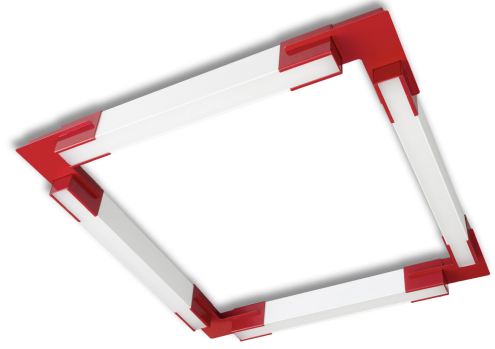

## FIXTURE SPECIFICATIONS

### INTENDED USE

Use our diecast aluminum-bodied, aircraft-cabled square pendant, available in a variety of color temperatures, to your project for ample, clear LED light. The architectural-grade square LED linear lighting fixture offers streamlined wall wash light to commercial, hospitality and residential interiors. This product, made in the United States of America, includes a snap-in lens for frosted, glare-free light. Perfect for office lighting and conference room applications.

### FEATURES

- Construction:** Die-Cast extruded aluminum body
- Aircraft Cable Length:** 144"
- Lens:** Glare Free Snap-in Frosted Lens
- Voltage:** 120-277V 50/60 Hz
- Power Factor:** >0.90
- Warranty:** 5 Years Carefree for Parts & Components (Labor Not Included)
- Listings:** Made in the USA

## BRACKET DIMENSIONS

Diameter	L	W
SM	35 in	30 in
MD	59 in	51 in
LG	83 in	72 in
XL	107 in	93 in