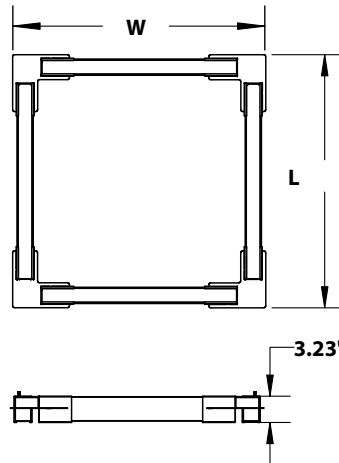

## FIXTURE SPECIFICATIONS

### FEATURES

- Construction:** Die-Cast extruded aluminum body
- Aircraft Cable Length:** 144"
- Lens:** Glare Free Snap-in Frosted Lens
- Voltage:** 120-277V 50/60 Hz
- Power Factor:** >0.90
- Warranty:** 5 Years Carefree for Parts & Components (Labor Not Included)
- Listings:** Made in the USA

## BRACKET DIMENSIONS

Diameter	L	W
SM	35 in	30 in
MD	59 in	51 in
LG	83 in	72 in
XL	107 in	93 in