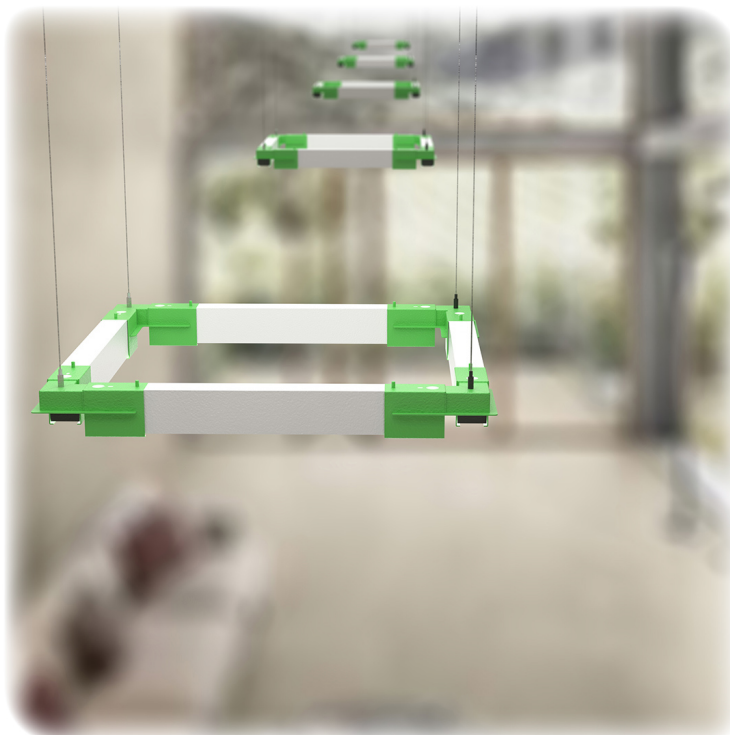

Available Finishes

Fixture Finishes

	White
	Black
	Silver

Junction & End Cap Finishes

	Black
	Glossy Black
	Silver
	Bronze
	Iron
	Yellow
	Orange
	Dark Red
	Red
	Blue