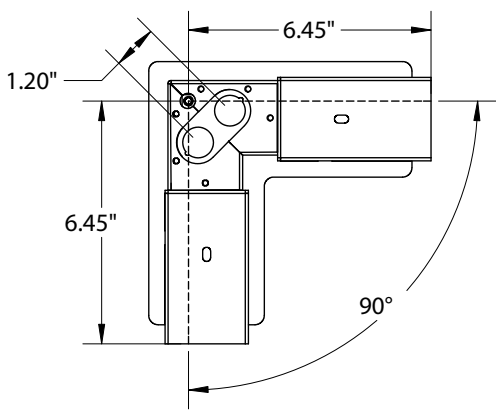

## FIXTURE SPECIFICATIONS

### FEATURES

- Construction:** Die-Cast extruded aluminum body
- Aircraft Cable Length:** 144"
- Lens:** Glare Free Snap-in Frosted Lens
- Voltage:** 120-277V 50/60 Hz
- Power Factor:** >0.90
- Warranty:** 5 Years Carefree for Parts & Components (Labor Not Included)
- Listings:** Made in the USA

## BRACKET DIMENSIONS

Diameter	L	W
SM	35 in	30 in
MD	59 in	51 in
LG	83 in	72 in
XL	107 in	93 in