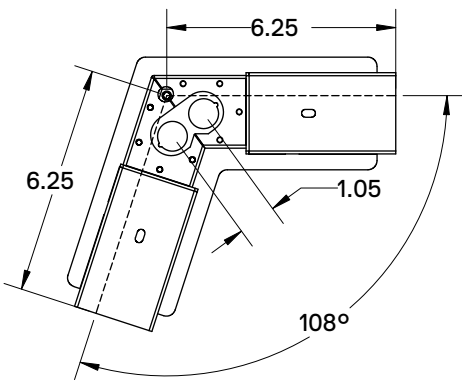

### FIXTURE SPECIFICATIONS

#### FEATURES

- Construction:** Die-Cast Extruded Aluminum Body
- Aircraft Cable Length:** 144"
- Lens:** Glare Free Snap-in Frosted Lens
- Voltage:** 120-277V 50/60 Hz
- Power Factor:** >0.90
- Warranty:** 5 Years Carefree for Parts & Components (Labor Not Included)
- Listings:** Made in the USA

### BRACKET DIMENSIONS

Diameter	L
SM	57"
MD	92"
LG	133"
XL	174"