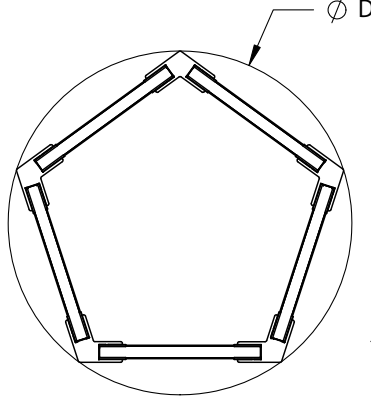

### FIXTURE SPECIFICATIONS

#### FEATURES

- Construction:** Die-Cast Extruded Aluminum Body
- Aircraft Cable Length:** 144"
- Lens:** Glare Free Snap-in Frosted Lens
- Voltage:** 120-277V 50/60 Hz
- Power Factor:** >0.90
- Warranty:** 5 Years Carefree for Parts & Components (Labor Not Included)
- Listings:** Made in the USA

### BRACKET DIMENSIONS

Diameter	L
SM	57"
MD	92"
LG	133"
XL	174"