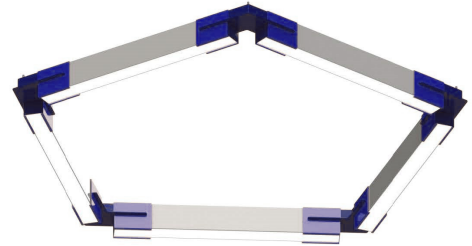

### FIXTURE SPECIFICATIONS

#### INTENDED USE

Install our architectural-grade, pentagon-shaped LED pendant light, available in black, white and silver with a range of lumens outputs, for streamlined downlight to commercial, hospitality and residential interiors. This product, made with diecast metal in the U.S.A, affords clear, ample wall wash light. Includes glare-free, snap-in frosted lens and aircraft cable suspension.

#### FEATURES

- Construction:** Die-Cast Extruded Aluminum Body
- Aircraft Cable Length:** 144"
- Lens:** Glare Free Snap-in Frosted Lens
- Voltage:** 120-277V 50/60 Hz
- Power Factor:** >0.90
- Warranty:** 5 Years Carefree for Parts & Components (Labor Not Included)
- Listings:** Made in the USA

### BRACKET DIMENSIONS

Diameter	L
SM	57"
MD	92"
LG	133"
XL	174"