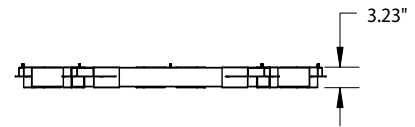

#### FEATURES

- Construction:** Die-Cast Extruded Aluminum Body
- Aircraft Cable Length:** 144"
- Lens:** Glare Free Snap-in Frosted Lens
- Voltage:** 120-277V 50/60 Hz
- Power Factor:** >0.90
- Warranty:** 5 Years Carefree for Parts & Components (Labor Not Included)
- Listings:** Made in the USA

### BRACKET DIMENSIONS

Diameter	L
SM	57"
MD	92"
LG	133"
XL	174"