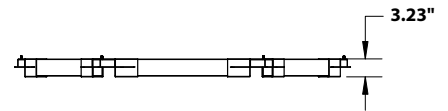

FEATURES

- Construction:** Die-Cast Extruded Aluminum Body
- Aircraft Cable Length:** 144"
- Lens:** Glare Free Snap-in Frosted Lens
- Voltage:** 120-277V 50/60 Hz
- Power Factor:** >0.90
- Warranty:** 5 Years Carefree for Parts & Components (Labor Not Included)
- Listings:** Made in the USA

BRACKET DIMENSIONS

	D
SM	69 in.
MD	109 in.
LG	157 in.
XL	205 in.

ORDERING INFORMATION Example: (12100-23-HX-SM-D1202-WH-BK-30K-8)

Model	Diameter	Downlight	Uplight	Finish	Connector Finish ¹	Color Temp	CRI	Options
12100-23-HX			(Blank) Downlight Only	WH White	BK Black	30K 3000K	8 <small>Standard</small> 80+ CRI	EM14 Integrated 14W
	SM 69"	D120 120W 13800 lum	I72 72W 8280 lum	BK Black	GBK Glossy Black	35K 3500K	9 90+ CRI	Emergency Battery Backup
	MD 109"	D240 240W 27600 lum	I144 144W 16560 lum	SL Silver	SL Silver	40K 4000K		AB Separate down and up dimming
	LG 157"	D360 360W 41400 lum	I216 216W 24840 lum	BZ Bronze	IR Iron	50K 5000K		
	XL 205"	D480 480W 55200 lum	I288 288W 33120 lum	YL Yellow	OR Orange			
				RD Red	BL Blue			