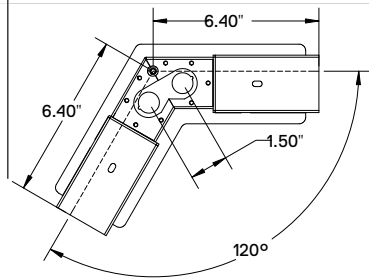

FIXTURE SPECIFICATIONS

INTENDED USE

The hexagon-shaped LED pendant light, made in America with diecast metal, available in white, silver and black and a variety of color temperatures, yields clear, ample light. Our architectural-grade product offers streamlined downlight to commercial, hospitality and residential interiors. This aircraft-cabled product includes a frosted, snap-in, glare-free lens.

FEATURES

- Construction:** Die-Cast Extruded Aluminum Body
- Aircraft Cable Length:** 144"
- Lens:** Glare Free Snap-in Frosted Lens
- Voltage:** 120-277V 50/60 Hz
- Power Factor:** >0.90
- Warranty:** 5 Years Carefree for Parts & Components (Labor Not Included)
- Listings:** Made in the USA

BRACKET DIMENSIONS

	D
SM	69 in.
MD	109 in.
LG	157 in.
XL	205 in.

ORDERING INFORMATION Example: (12100-23-HX-SM-D1202-WH-BK-30K-8)

Model	Diameter	Downlight	Uplight	Finish	Connector Finish ¹	Color Temp	CRI	Options
12100-23-HX			(Blank) Downlight Only	WH White	BK Black	30K 3000K	8 <small>Standard</small> 80+ CRI	EM14 Integrated 14W
	SM 69"	D120 120W 13800 lum	I72 72W 8280 lum	BK Black	GBK Glossy Black	35K 3500K	9 90+ CRI	Emergency Battery Backup
	MD 109"	D240 240W 27600 lum	I144 144W 16560 lum	SL Silver	SL Silver	40K 4000K		AB Separate down and up dimming
	LG 157"	D360 360W 41400 lum	I216 216W 24840 lum	BZ Bronze	IR Iron	50K 5000K		
	XL 205"	D480 480W 55200 lum	I288 288W 33120 lum	YL Yellow	OR Orange			
				RD Red	BL Blue			