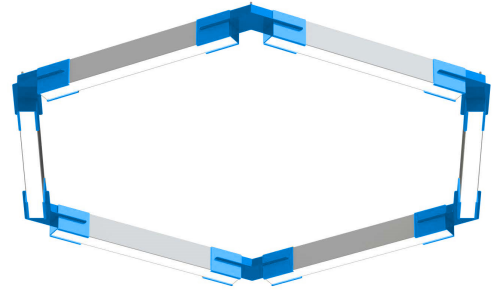

FIXTURE SPECIFICATIONS

INTENDED USE

The hexagon-shaped LED pendant light, made in America with diecast metal, available in white, silver and black and a variety of color temperatures, yields clear, ample light. Our architectural-grade product offers streamlined downlight to commercial, hospitality and residential interiors. This aircraft-cabled product includes a frosted, snap-in, glare-free lens.

FEATURES

- Construction:** Die-Cast Extruded Aluminum Body
- Aircraft Cable Length:** 144"
- Lens:** Glare Free Snap-in Frosted Lens
- Voltage:** 120-277V 50/60 Hz
- Power Factor:** >0.90
- Warranty:** 5 Years Carefree for Parts & Components (Labor Not Included)
- Listings:** Made in the USA

BRACKET DIMENSIONS

	D
SM	69 in.
MD	109 in.
LG	157 in.
XL	205 in.

ORDERING INFORMATION Example: (12100-23-HX-SM-D1202-WH-BK-30K-8)

Model	Diameter	Downlight	Uplight	Finish	Connector Finish ¹	Color Temp	CRI	Options
12100-23-HX			(Blank) Downlight Only	WH White	BK Black	30K 3000K	8 <small>Standard</small> 80+ CRI	EM14 Integrated 14W
	SM 69"	D120 120W 13800 lum	I72 72W 8280 lum	BK Black	GBK Glossy Black	35K 3500K	9 90+ CRI	Emergency Battery Backup
	MD 109"	D240 240W 27600 lum	I144 144W 16560 lum	SL Silver	SL Silver	40K 4000K		AB Separate down and up dimming
	LG 157"	D360 360W 41400 lum	I216 216W 24840 lum	BZ Bronze	IR Iron	50K 5000K		
	XL 205"	D480 480W 55200 lum	I288 288W 33120 lum	YL Yellow	OR Orange			
				RD Red	BL Blue			