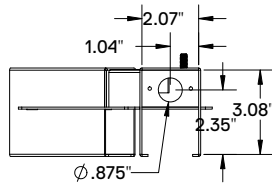

FEATURES

- Construction:** Die-Cast Extruded Aluminum Body
- Aircraft Cable Length:** 144"
- Lens:** Glare Free Snap-in Frosted Lens
- Voltage:** 120-277V 50/60 Hz
- Power Factor:** >0.90
- Warranty:** 5 Years Carefree for Parts & Components (Labor Not Included)
- Listings:** Made in the USA

BRACKET DIMENSIONS

	D
SM	69 in.
MD	109 in.
LG	157 in.
XL	205 in.

ORDERING INFORMATION Example: (12100-23-HX-SM-D1202-WH-BK-30K-8)

Model	Diameter	Downlight	Uplight	Finish	Connector Finish ¹	Color Temp	CRI	Options
12100-23-HX			(Blank) Downlight Only	WH White	BK Black	30K 3000K	8 <small>Standard</small> 80+ CRI	EM14 Integrated 14W
	SM 69"	D120 120W 13800 lum	I72 72W 8280 lum	BK Black	GBK Glossy Black	35K 3500K	9 90+ CRI	Emergency Battery Backup
	MD 109"	D240 240W 27600 lum	I144 144W 16560 lum	SL Silver	SL Silver	40K 4000K		AB Separate down and up dimming
	LG 157"	D360 360W 41400 lum	I216 216W 24840 lum	BZ Bronze	IR Iron	50K 5000K		
	XL 205"	D480 480W 55200 lum	I288 288W 33120 lum	YL Yellow	OR Orange			
				RD Red	BL Blue			