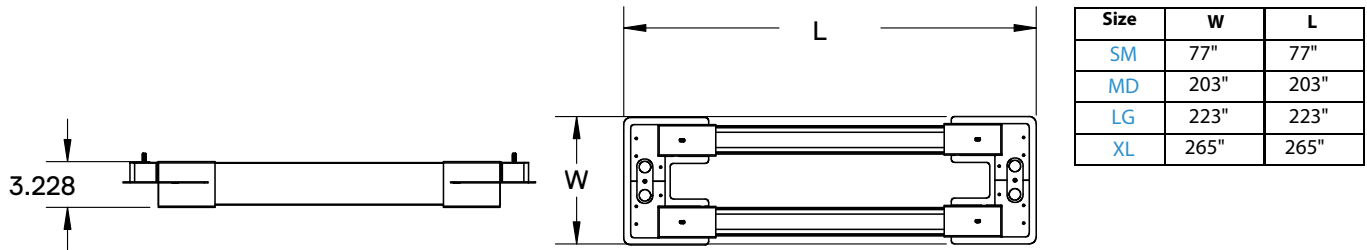

FIXTURE SPECIFICATIONS

INTENDED USE

Available in a range of custom color end caps, the architectural-grade dual LED light bar pendant light affords ample downlight for commercial, hospitality and residential interiors. Suspended by an aircraft cable pendant with a range of lumens outputs and a variety of color temperatures, our LED lighting fixture is made in America with extruded diecast metal and a steel center junction. Emergency backup battery included. Perfect for intelligent office lighting and conference room applications.

FEATURES

- Construction:** Die-Cast Extruded Aluminum Body
- Aircraft Cable Length:** 144"
- Lens:** Glare Free Snap-in Frosted Lens
- Driver:** 0-10V Dimming
- Voltage:** 120-277V 50/60 Hz
- Power Factor:** >0.90
- Warranty:** 5 Years Carefree for Parts & Components (Labor Not Included)
- Listings:** Made in the USA

DIMENSIONS

ORDERING INFORMATION Example: (12100-23-DU-SM-D40-WH-BK-30K-8)

Model	Diameter	Downlight	Uplight	Finish	Connector Finish ¹	Color Temp	CRI	Options
12100-23-DU Dual			(Blank) Downlight Only	WH White	BK Black	30K 3000K	8 <small>Standard</small> 80+ CRI	EM14 Integrated 14W
	SM 9"W x 29"L	D40 40W 4600 lum	I24 24W 2760 lum	BK Black	GBK Glossy Black	35K 3500K	9 90+ CRI	Emergency Battery Backup
	MD 9"W x 53"L	D80 80W 9200 lum	I14892 48W 5520 lum	SL Silver	SL Silver	40K 4000K		AB Separate down and up dimming
	LG 9"W x 77"L	D120 120W 13800 lum	I272 72W 8280 lum		BR Bronze	50K 5000K		
	XL 9"W x 101"L	D160 160W 18400 lum	I96 96W 11040 lum		IR Iron YL Yellow OR Orange RD Red BL Blue			