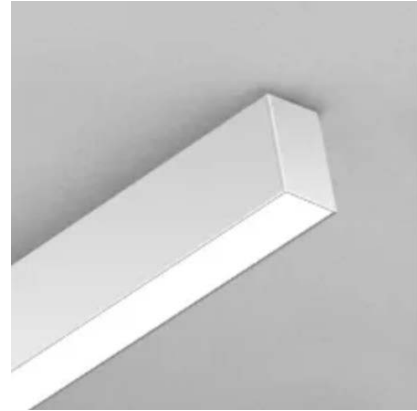

Project Name: _____ Type: _____ Quantity: _____

INTENDED USE

This linear pendant or surface-mounted LED light delivers continuous clean lines and clear light to commercial, hospitality and residential interior lighting. The modern, slim profile comes in standard lengths of 2, 3, 4 and 8-feet but is available for continuous runs of any length. Excellent illumination, exceptional performance and versatility for offices, classrooms, conference rooms, museums, retail outlets, hotels, restaurants, and more.

Listings: cULus listed for damp locations

W 2.34"

Light distribution options via DIP switch

- 100% Uplight
- 100% Downlight
- 50% down, 50% up
- 70% down, 30% up
- 10% down, 90% up
- 30% down, 70% up
- 90% down, 10% up