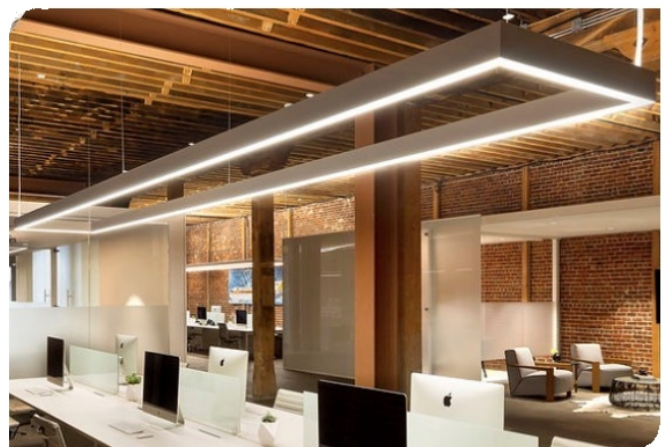

CUSTOM FINISHES

Set up fee and longer lead time will be applied on non-standard finishes.

Metropolitan

	Silver	RAL #9022
	Asher Grey	RAL #7004
	Mason	RAL #7039
	Slate	RAL #7031
	Tech Grey	RAL #7016
	Chocolate Spice	RAL #8017
	Urban Native	RAL #8025
	Carmin	RAL #8028
	Reseda Green	RAL #6011

Vibrant

	Violet Dreams	RAL #4006
	Purple Red	RAL #3004
	Carmine Red	RAL #3002
	Rose	RAL #3017
	Pure Orange	RAL #2004
	Traffic Yellow	RAL #1023
	Daisy	RAL #1018
	Antique Spring	RAL #6019
	Island Skye	RAL #6027
	Sky Blue	RAL #5015