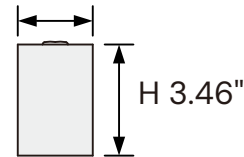

Listings: cULus listed for damp locations

W 2.34"

Light distribution options via DIP switch

- 100% Uplight
- 100% Downlight
- 50% down, 50% up
- 70% down, 30% up
- 10% down, 90% up
- 30% down, 70% up
- 90% down, 10% up