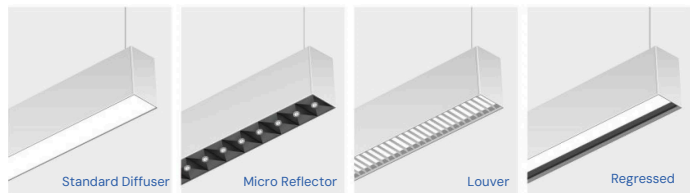

ORDERING INFORMATION Example: (12100-22-P-2-D-CTS-W-DJ-5W-R)

Model	Mouting	Length	Optics	Color Temp	Finish	Ceiling Type	Pendant Type	Canopy	Options
12100-22	P Pendant S Surface R Recessed W Wall	2 2 Foot 3 3 Foot 4 4 Foot 8 8 Foot	D Standard Diffuser L Louver R Regressed M Micro Reflector	CTS Color Temperature Switch (30K/35K/40K) Only for Micro Reflector 30K 3000K 35K 3500K 40K 4000K	W White B Black RAL# See Pg. 2 for custom finishes	DJ Standard Dry Wall J-Box Mount D9/15 Drop Ceiling Clips for 9/16" and 15/16" Flat Ceiling D9S Drop Ceiling Clips for 9/16" Slot Ceiling D15 Drop Ceiling Clips for 15/16" Slot Ceiling	(Blank) Not Required 5W Standard 5 ft white power cord + 5ft aircraft cable 5B 5 ft black power cord + 5ft aircraft cable 12W 12 ft white power cord + 12ft aircraft cable 12B 12 ft black power cord + 12ft aircraft cable	R Standard Round S Square	O¹ Occupancy Sensor IEM 8W Internal Emergency Back-up Battery

¹ Only for round canopy