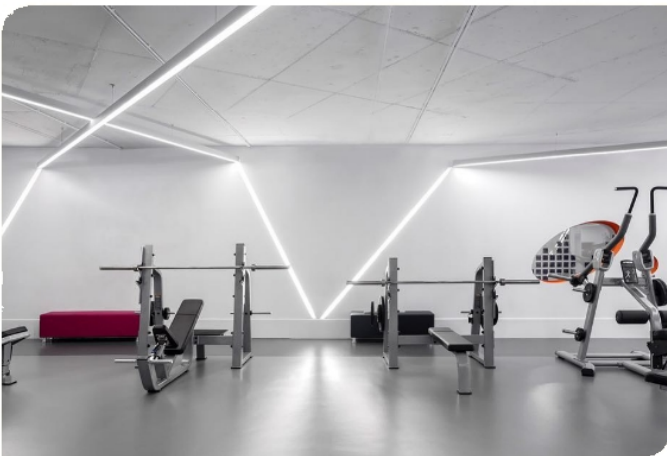

CUSTOM FINISHES

Set up fee and longer lead time will be applied on non-standard finishes.

Metropolitan

	Silver	RAL #9022
	Asher Grey	RAL #7004
	Mason	RAL #7039
	Slate	RAL #7031
	Tech Grey	RAL #7016
	Chocolate Spice	RAL #8017
	Urban Native	RAL #8025
	Carmin	RAL #8028
	Reseda Green	RAL #6011

Vibrant

	Violet Dreams	RAL #4006
	Purple Red	RAL #3004
	Carmine Red	RAL #3002
	Rose	RAL #3017
	Pure Orange	RAL #2004
	Traffic Yellow	RAL #1023
	Daisy	RAL #1018
	Antique Spring	RAL #6019
	Island Skye	RAL #6027
	Sky Blue	RAL #5015