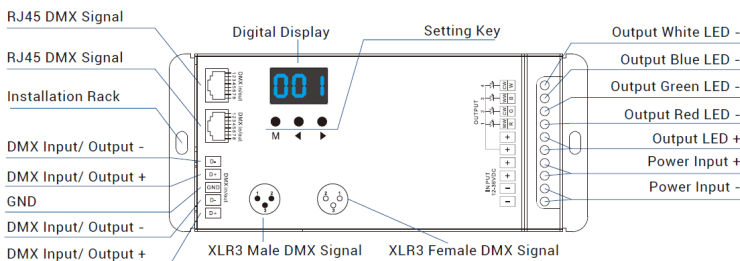

Wireless RF Remote Control 4-Zone

RGBW-RF-WH

RGBW-RF-BK

RGBW-RF

Dimensions	W 2" x D 0.825" x H 4.725"
Weight	0.1lbs
Signal Type	RF (Radio Frequency) 2.4GHz
Range	98ft from fixture open ai
Zone / Mode	4 zones / 9 modes
Working Temp.	-4°F to 131°F (-20°C to 55°C)
* Battery	2 x AAA battery

* Not include

RGBW-RH-WH

RGBW-RH-BK

DMX Wall Touch Panel

RGBW-DMX

Zone	4 zone
Signal	DMX512 protocol
Input Voltage	100-240VAC
Dimensions	L 3.4" x H 3.4" x D 1.45"
Features	10 built-in mode, scene
Operating Temp.	-22°F ~ 131°F (-30°C ~ 55°C)

RGBW-DMX5V

Zone	4 zone
Signal	DMX512 protocol
Input Voltage	5VDC
Dimensions	L 7" x H 1.3" x D 1.9"
Features	12 built-in mode, scene
Operating Temp.	-22°F ~ 131°F (-30°C ~ 55°C)

RGBW-DMX | 4-Channel DMX512 Decoder