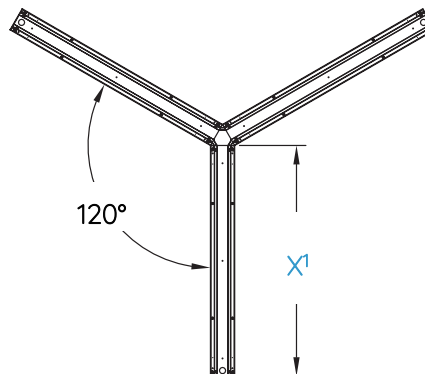

Dimensions

	Arm Size: 2'	Arm Size: 4'	Arm Size: 5'	Arm Size: 6'	Arm Size: 8'
X ¹	23.9"	47.8"	59.75"	71.7"	95.6"

COMPATIBLE DIMMERS FOR STATIC WHITE

	ALCON LIGHTING	LUTRON	LEVITON®
0-10 V	2100 2101 2102	Diva DVTV NTSTV NFTV DVSTV	IP-710-DL
ELV		DVELV-303P SELV-300P MAELV-600 FAELV-500	IPE04 VPE06-1LZ
TRIAC		TG-600P LG-600P TGCL-153P DV-600P DVCL-153P S-603PG CT-103P S-600P	6161 6633-P 6683 6631-2 IPI06-1LZ