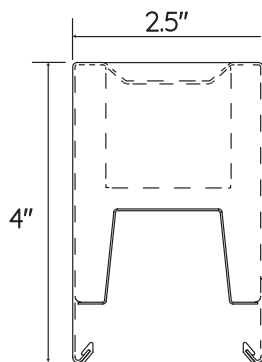

Dimensions

	Arm Size: 2'	Arm Size: 4'	Arm Size: 5'	Arm Size: 6'	Arm Size: 8'
X ¹	23.9"	47.8"	59.75"	71.7"	95.6"

COMPATIBLE DIMMERS FOR STATIC WHITE

	ALCON LIGHTING	LUTRON	LEVITON®
0-10 V	2100 2101 2102	Diva DVTV NTSTV NFTV DVSTV	IP-710-DL
ELV		DVELV-303P SELV-300P MAELV-600 FAELV-500	IPE04 VPE06-1LZ
TRIAC		TG-600P LG-600P TGCL-153P DV-600P DVCL-153P S-603PG CT-103P S-600P	6161 6633-P 6683 6631-2 IPI06-1LZ