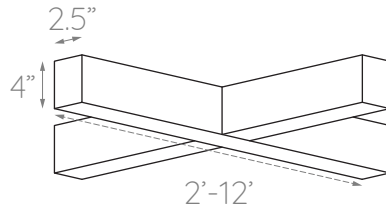

Mounting

P-AC
Cable Pendant

P-ST
Stem Pendant

S - Surface

RF - Flange Detail

Cross
(Pendant or Surface)

Cross (Recessed)

Compatible Dimmers