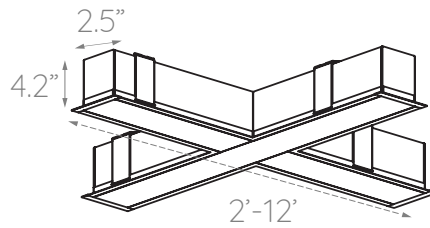

Mounting

P-AC
Cable Pendant

P-ST
Stem Pendant

S - Surface

RF - Flange Detail

Cross
(Pendant or Surface)

Cross (Recessed)

Compatible Dimmers