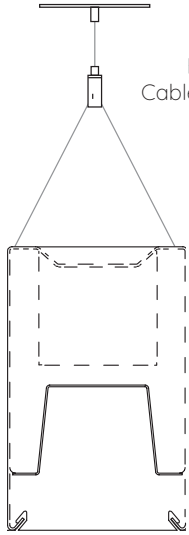

Mounting

P-AC
Cable Pendant