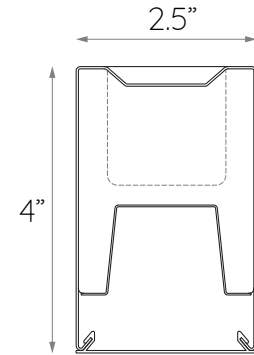

PRODUCT FAMILY

12100-20-P	Linear Pendant	12100-20-P-RGBW	Linear Pendant RGBW
12100-20-W	Linear Wall	12100-20-W-RGBW	Linear Wall RGBW
12100-20-S	Linear Surface	12100-20-S-RGBW	Linear Surface RGBW
12100-20-R	Linear Recessed	12100-20-R-RGBW	Linear Recessed RGBW
12100-20-Y	Y Shape		
12100-20-SQ	Square Shape		
12100-20-RC	Rectangle Shape		
12100-20-HEX	HEX Shape		

FEATURES

- **Construction:** Die-formed and welded 22-gauge cold rolled steel, painted finish with premium paint
- **Indirect Mounting:** For most effective indirect lighting result, mount at no less than 18" from the ceiling
- **Custom Design:** Offered with pre-fabricated and fully illuminated corners
- **Lens:** Glare-free, frosted acrylic snap-in flat lens for even distribution
- **Voltage:** 50/60 Hz Constant current 0-10V @ 120-277V, TRIAC & ELV @ 120V **RGBW**, **Tunable White** @ 120-277V
- **Dimming for Static Color:** 0-10V, TRIAC (Forward-phase), ELV (Reverse-phase)
- **RGBW Smart Phone App:** Light Mesh Bluetooth App for [iOS](#) and [Android](#)
- **Life:** +60,000 Reported L70 Hours @ 55°C
- **Operating Temperature:** 4°F (-20°C) ~ 122°F (50°C)
- **Warranty:** 5 years (Dynamic Colors) and 2 years (**RGBW** & **Tunable White**) Carefree for parts & components (Labor not included)
- **Listings:** cULus Listed, UL listed for damp location, ADA compliant (Less than 4" off wall)