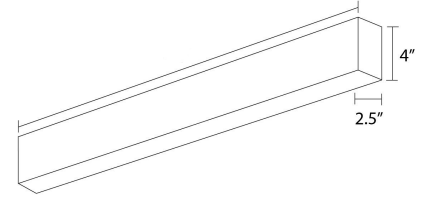

FIXTURE SPECIFICATIONS

INTENDED USE

The specification grade **Continuum 2" Architectural LED Linear Surface Mount Lighting** delivers continuous clean lines and clear light to commercial, hospitality and residential interior flush mount lighting applications. Our modern, slim profiles and stylish ceiling light fixture designs offer excellent illumination, exceptional performance and versatility in offices, classrooms, conference rooms, museums, retail outlets, hotels, restaurants, and more. The integrated LED surface mount Continuum is available in standard lengths of 2', 4', and 8', and can be joined together in seamless runs of any length.

PRODUCT FAMILY

- 12100-20-P** | Pendant
- 12100-20-W** | Wall Mount
- 12100-20-S** | Surface
- 12100-20-R** | Recessed

AVAILABLE LENGTHS

- 2FT** | W 2.5" x L 24" x H 4"
- 3FT** | W 2.5" x L 36" x H 4"
- 4FT** | W 2.5" x L 48" x H 4"
- 6FT** | W 2.5" x L 72" x H 4"
- 8FT** | W 2.5" x L 96" x H 4"
- Continuous Run** | Consult Factory