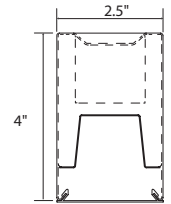

FIXTURE SPECIFICATIONS

INTENDED USE

The specification grade **Continuum 2" Architectural LED Linear Surface Mount Lighting** delivers continuous clean lines and clear light to commercial, hospitality and residential interior flush mount lighting applications. Our modern, slim profiles and stylish ceiling light fixture designs offer excellent illumination, exceptional performance and versatility in offices, classrooms, conference rooms, museums, retail outlets, hotels, restaurants, and more. The integrated LED surface mount Continuum is available in standard lengths of 2', 4', and 8', and can be joined together in seamless runs of any length.

PRODUCT FAMILY

- **12100-20-P** | Pendant
- **12100-20-W** | Wall Mount
- **12100-20-S** | Surface
- **12100-20-R** | Recessed

AVAILABLE LENGTHS

- **2FT** | W 2.5" x L 24" x H 4"
- **3FT** | W 2.5" x L 36" x H 4"
- **4FT** | W 2.5" x L 48" x H 4"
- **6FT** | W 2.5" x L 72" x H 4"
- **8FT** | W 2.5" x L 96" x H 4"
- **Continuous Run** | Consult Factory

Surface Mount

FEATURES