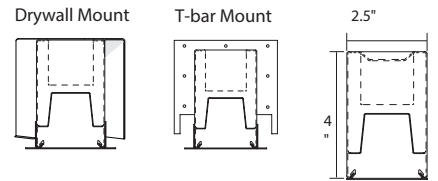

FEATURES

- **Construction:** Die-Formed and Welded 22-Gauge Cold Rolled Steel
- **Continuous Row:** Tandem Mount for Continuous Run Application, Equipped with Male & Female Quick Connect Harnesses
- **Lens:** Glare Free Snap In Frosted Acrylic for Even Distribution
- **Voltage:** 120-277V (347V and 480V Available for Canadian Projects, Consult Factory)
- **CRI:** 80+ (90+ available, Consult Factory)
- **Power Factor:** > .95
- **THD:** < 20
- **Life:** 100,000 Hours L70
- **Operating Temperature:** -4°F (-20°C) - 122°F (50°C)
- **Emergency Lumens:** System Lumens x Emergency Wattage / System Wattage
- **Warranty:** 5 Years Carefree for Parts & Components (Labor Not Included), 10 Year Option Available
- **Listings:** CA Title 24 Compliant, cETL Listed, LED Chips Tested to LM-80 Standards, UL Listed for Dry & Damp Location