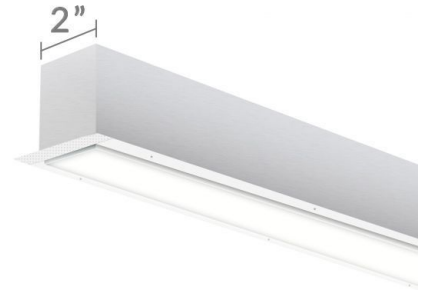

FIXTURE SPECIFICATIONS

INTENDED USE

The specification grade **Continuum 20 Architectural Trimless LED Linear Recessed Lighting** delivers continuous clean lines and clear light to commercial, hospitality and residential interior soffit lighting applications. Our modern, strip light profiles and stylish linear lighting designs offer excellent direct illumination, exceptional performance and versatility in offices, classrooms, conference rooms, museums, retail outlets, hotels, restaurants, and more. The integrated LED recessed lighting Continuum features a customizable design and is available in standard lengths of 2', 3', 4', 6', and 8'.

PRODUCT FAMILY

- 12100-20-P** | Pendant
- 12100-20-W** | Wall Mount
- 12100-20-S** | Surface
- 12100-20-R** | Recessed

AVAILABLE LENGTHS

- 2FT** | W 2.5" x L 24" x H 4"
- 3FT** | W 2.5" x L 36" x H 4"
- 4FT** | W 2.5" x L 48" x H 4"
- 6FT** | W 2.5" x L 72" x H 4"
- 8FT** | W 2.5" x L 96" x H 4"
- Continuous Run** | Consult Factory

FEATURES

- Construction:** Die-Formed and Welded 22-Gauge Cold Rolled Steel
- Continuous Row:** Tandem Mount for Continuous Run Application, Equipped with Male & Female Quick Connect Harnesses
- Lens:** Glare Free Snap In Frosted Acrylic for Even Distribution
- Voltage:** 120-277V (347V and 480V Available for Canadian Projects, Consult Factory)
- CRI:** 80+ (90+ available, Consult Factory)
- Power Factor:** > .95
- THD:** < 20
- Life:** 100,000 Hours L70
- Operating Temperature:** -4°F (-20°C) - 122°F (50°C)
- Emergency Lumens:** System Lumens x Emergency Wattage / System Wattage
- Warranty:** 5 Years Carefree for Parts & Components (Labor Not Included), 10 Year Option Available
- Listings:** CA Title 24 Compliant, cETL Listed, LED Chips Tested to LM-80 Standards, UL Listed for Dry & Damp Location