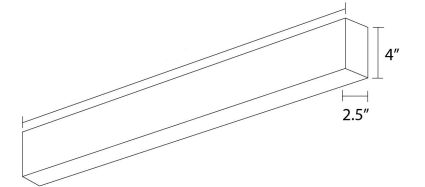

FIXTURE SPECIFICATIONS

INTENDED USE

The specification grade **Continuum 20 Architectural Trimless LED Linear Recessed Lighting** delivers continuous clean lines and clear light to commercial, hospitality and residential interior soffit lighting applications. Our modern, strip light profiles and stylish linear lighting designs offer excellent direct illumination, exceptional performance and versatility in offices, classrooms, conference rooms, museums, retail outlets, hotels, restaurants, and more. The integrated LED recessed lighting Continuum features a customizable design and is available in standard lengths of 2', 3', 4', 6', and 8'.

PRODUCT FAMILY

- 12100-20-P** | Pendant
- 12100-20-W** | Wall Mount
- 12100-20-S** | Surface
- 12100-20-R** | Recessed

AVAILABLE LENGTHS

- 2FT** | W 2.5" x L 24" x H 4"
- 3FT** | W 2.5" x L 36" x H 4"
- 4FT** | W 2.5" x L 48" x H 4"
- 6FT** | W 2.5" x L 72" x H 4"
- 8FT** | W 2.5" x L 96" x H 4"
- Continuous Run** | Consult Factory