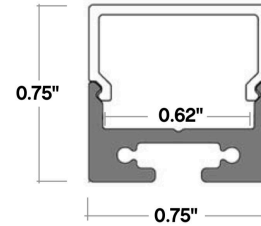

Project Name:

Type:

Quantity:

Alcon 12100-10-S-RGBW Linear LED Color-Tuning Surface Mount Light

FIXTURE SPECIFICATIONS

INTENDED USE

The integrated color-changing, color tuning LED lightstrip has a 1-inch lens aperture width and is available in standard lengths of 2-foot, 4-foot, 6-foot, 8-foot and custom cuts. Our commercial-grade product with dimmable light via Android or iOS application or optional controls can be joined in seamless runs of any length. This 24-voltage lightstrip offers direct downlight secured in a military-grade, field-cutable aluminum channel.

ORDERING INFORMATION Example: (12100-10-S-RGBW-4-27K/50K-WH-DMX-WL)

Model	Length Wattage	Color Temp	Finish	Controls	Options
12100-10-S-RGBW RGBW Surface	2 2 Foot 14 Watts	27K/50K RGB + 27K/50K	WH White	WIFI Mobile Application + WiFi	WL27 Wet Location IP65 (RGB+27K)
	4 4 Foot 28 Watts	30K/50K RGB + 30K/50K	BK Black	RF RF Remote Control (White)	WL30 Wet Location IP65 (RGB+30K)
	6 6 Foot 42 Watts		SL Silver	DMX DMX Wall Control (White)	WL40 Wet Location IP65 (RGB+40K)
	8 8 Foot 56 Watts			DMX-W-WIFI DMX Wall Control (White) + WiFi	WL50 Wet Location IP65 (RGB+50K)
	XX¹ Custom Length <small>Replace XX with Length in Feet</small>			DMX-B-WIFI DMX Wall Control (Black) + WiFi	

¹ Continuous runs over 8' ship as components for field assembly

RGBW CONTROLS

RF Remote Control
6.38" L x 1.65" W x 0.59" H

Mobile Application + WiFi

DMX Wall Control
5.20" L x 7.09" W x 1.38" H

DMX Wall Control + WiFi
5.75" L x 4.17" W x 0.43" H