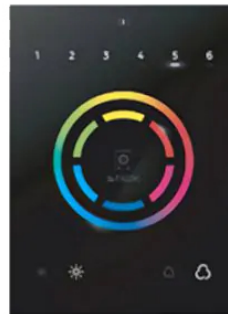

DMX Wall Control + WiFi
5.75" L x 4.17" W x 0.43" H