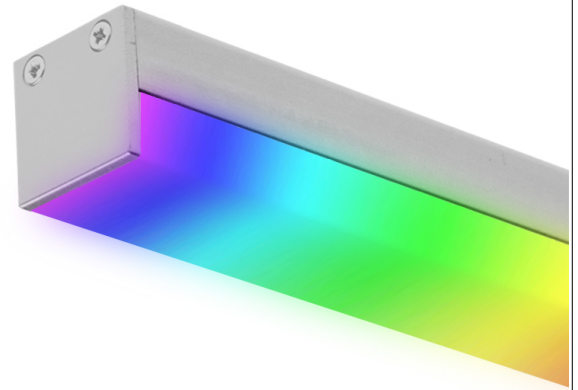

Project Name:

Type:

Quantity:

Alcon 12100-10-S-RGBW Linear LED Color-Tuning Surface Mount Light

FIXTURE SPECIFICATIONS

INTENDED USE

The integrated color-changing, color tuning LED lightstrip has a 1-inch lens aperture width and is available in standard lengths of 2-foot, 4-foot, 6-foot, 8-foot and custom cuts. Our commercial-grade product with dimmable light via Android or iOS application or optional controls can be joined in seamless runs of any length. This 24-voltage lightstrip offers direct downlight secured in a military-grade, field-cutable aluminum channel.

PRODUCT FAMILY

- 12100-10-P** | Pendant
- 12100-10-S** | Surface
- 12100-10-R** | Recessed
- 12100-10-LR** | Low-Profile Recessed
- 12100-10-PR** | Perimeter Recessed
- 12100-10-PR-RGBW** | Perimeter Recessed RGBW
- 12100-10-P-RGBW** | Pendant RGBW

FEATURES

- Construction:** Durable military grade aluminum, field cuttable can be installed in any drywall thickness
- LED Driver:** Remote non-dimming transformer is provided home run required at every 16'
- Color Temperature:** RGB + 2700K/5000K or RGB + 3000K/5000K for dry location for dry location. White color temperature must be specified for wet location.
- Beam Angle:** 120°
- Lens:** Glare-free snap-in frosted acrylic for even distribution
- Finish:** Matte White
- Voltage:** 24V DC constant voltage
- Wattage:** 7.0 Watts/Foot (6.0 Watts/Foot for Wet Location)
- Lumens:** Up to 260 lm/ft (Up to 185lm/ft for Wet Location)
- Dimming:** Light is Dimmable via iOS/Android Application or Optional Controls
- WiFi Controls (iOS/Android):**
Mobile App: Easy Home Smart Home
DMX Wall App: WiFi 104
Life: 50,000 Hours
- Warranty:** 5 Years Carefree for Parts & Components (Labor Not Included)
- Listings:** cULus Listed, Title 24/JA8, IP54 Indoor (LED component only), Optional Wet Location IP65 (LED component only)