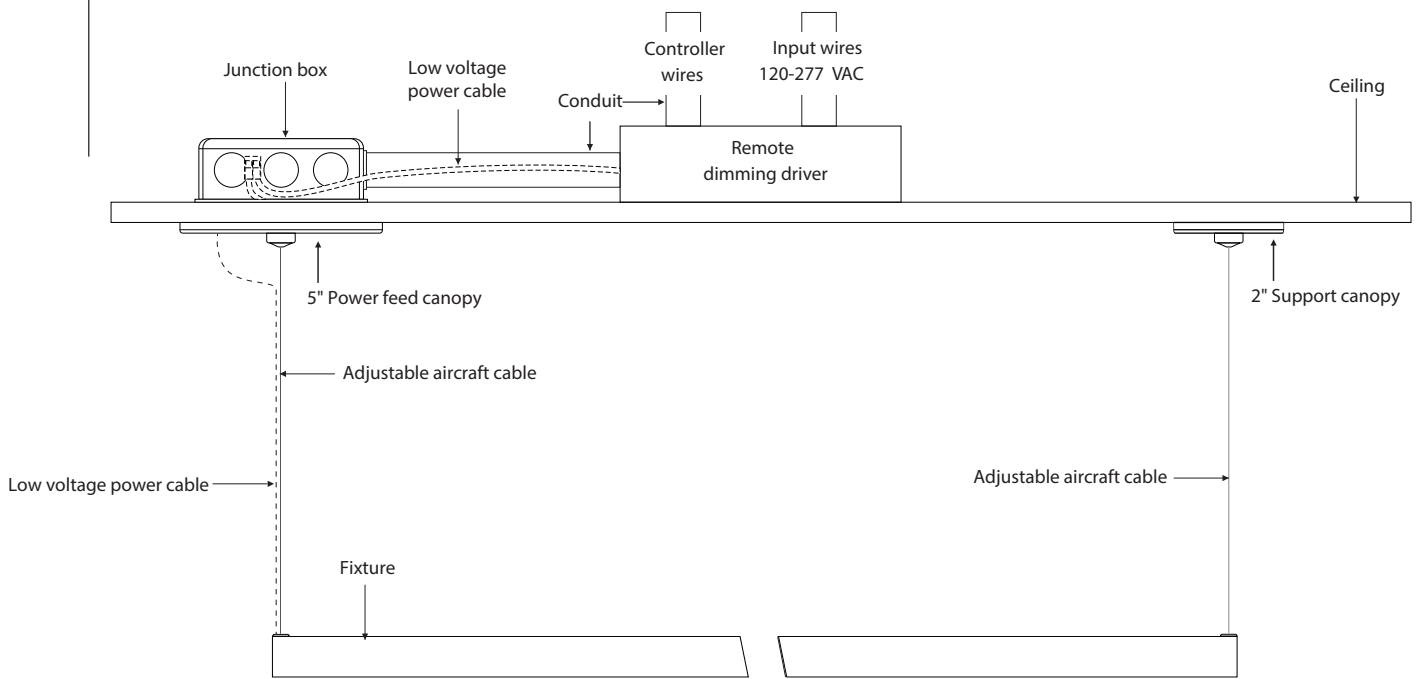

WIRING DIAGRAM

TRIAC dimming

0-10V/1-10V dimming