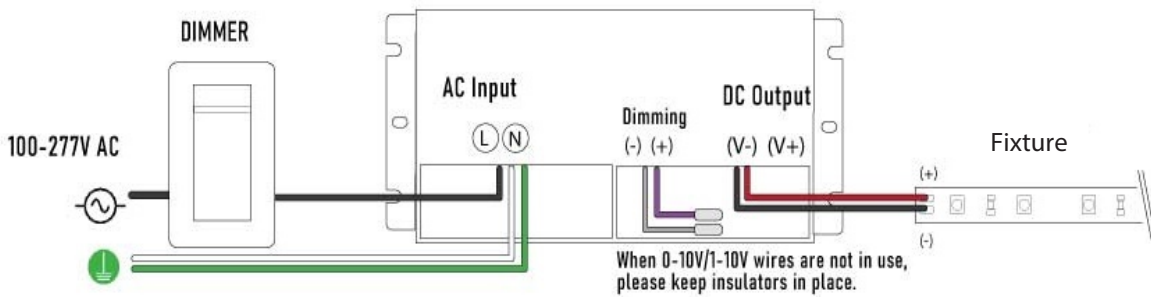

WIRING DIAGRAM

TRIAC dimming

0-10V/1-10V dimming