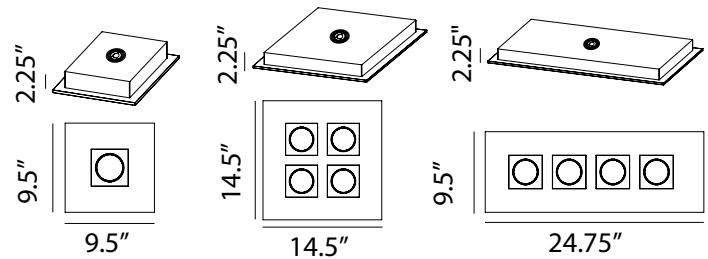

AVAILABLE SIZES

- 1 Light - Square** | L 9.5" x W 9.5" x H 2.25"
- 4 Light - Square** | L 14.5" x W 14.5" x H 2.25"
- 4 Light - Rectangle** | L 24.75" x W 9.5" x H 2.25"

FEATURES

- Finish:** 18 Gauge White Steel Powder Coated Finish
- Lens:** Frosted
- Voltage:** 120V
- Dimming:** TRIAC
- Color Temperature:** 3000K
- CRI:** 85
- Beam Spread:** 120°
- Listings:** cETLus
- Warranty:** 4 Years Carefree for Parts & Components (Labor Not Included)

Adjustable

1 Light Square

4 Light Square

4 Light Rectangle

ORDERING INFORMATION Example: (12050-1S)

Model	Light Quantity   Wattage   Lumens
12050	<b>1S</b> 1 Light   Square   9.2W   650lm <b>4S</b> 4 Light   Square   36.8W   2600lm <b>4R</b> 4 Light   Rectangle   36.8W   2600lm