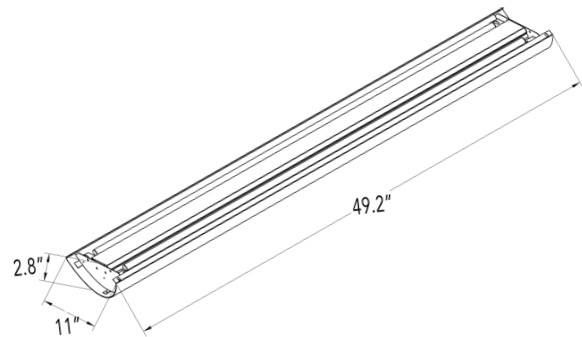

SHOP NOW >

VE Lighting 12030 Kingston Architectural LED Linear Pendant Mount Direct/indirect Light Fixture

FIXTURE SPECIFICATIONS

Project Name:

Type:

Quantity:

INTENDED USE

The specification grade VE Lighting 12030 Kingston Architectural LED Linear Pendant Mount Direct/indirect Light Fixture furnishes both clean lines and clarity to commercial LED office lighting interiors. Our sleek, stylish fixtures offer highly effective and efficient lighting solutions for hotels, offices, retail outlets, restaurants, and more.

FEATURES

- Construction:** Anodized Aluminum
 - Lumens:** 2100lms Direct, 4400lms Indirect (30% Downlight / 70% Uplight)
 - Wattage:** 20W Direct, 40W Indirect
 - CRI:** 80
 - Voltage:** 120-277VAC 50/60Hz
 - Dimming:** 0-10V Dimmable
 - Color Temperature Switch:** Allows for switching of color temperatures from 3500k/4000K/5000K.
 - Operating Temperature:** -13°F ~ 104°F (-25°C ~ 40°C)
 - Life:** 50,000 Hours
 - Power Factor:** >0.95
 - Listings:** UL Listed, IP20 Rated, LM79 Rated, LM80 Rated, Assembled in the US
 - Warranty:** 5 Years Carefree for Parts & Components (Labor Not Included)
- Comes standard with 6 Foot Adjustable Aircraft Cable*

ORDERING INFORMATION Example: (12030-35K)

Model	Option
12030	Blank 6-Foot Aircraft Suspension Cable
	SJTW100 100 Foot Reel of 5-Conductor 18 AWG Power Cable
	EM8 8 Watt Internal Emergency Back-Up Battery