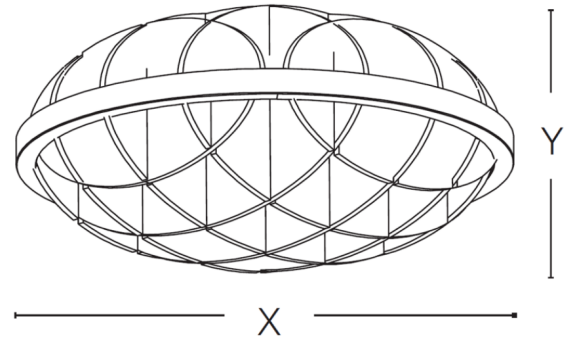

**PRODUCT FAMILY**

**12253** LED Uplight or Downlight Circular Chandelier

**12253-DI** LED Uplight and Downlight Circular Chandelier

**FEATURES**

**Construction:** Polyester Terephthalate (PET) 9mm thick felt, made from 60% min. post-recycled content

**Finish:** Polyester Terephthalate (PET) felt in 10 color finishes

**Listings:** Suitable for use in Dry or Damp Locations

**Warranty:** 5 years carefree (labor not included)

Nominal Size	X = Width	Y = Height
2 Foot	25.10 Inches	12 Inches
3 Foot	35.10 Inches	12 Inches
4 Foot	45.10 Inches	15 Inches
5 Foot	65.10 Inches	15 Inches
6 Foot	80.10 Inches	15 Inches

**ORDERING INFORMATION** Example: (11677-2-PW)

Model	Size	Felt Finish
<b>11677</b>	<b>2</b> 2 Foot	<b>PW</b> Pewter
	<b>3</b> 3 Foot	<b>SL</b> Slate
	<b>4</b> 4 Foot	<b>XX</b> Custom Colors
	<b>5</b> 5 Foot	
	<b>6</b> 6 Foot	