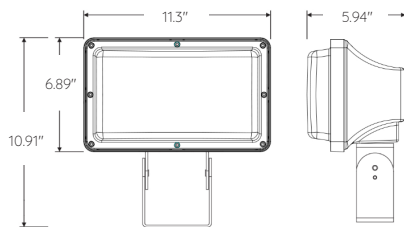

27W & 48W Knuckle Mount

74W & 97W Knuckle Mount

15W Trunnion Mount

27W & 48W Trunnion Mount

74W & 97W Trunnion Mount

145W & 186W Trunnion Mount

145W & 186W Slip Fitter

FINISHES