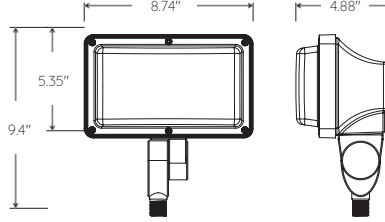

27W & 48W Knuckle Mount