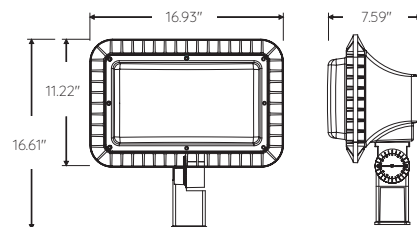

27W & 48W Knuckle Mount

74W & 97W Knuckle Mount

15W Trunnion Mount

27W & 48W Trunnion Mount

74W & 97W Trunnion Mount

145W & 186W Trunnion Mount

145W & 186W Slip Fitter

FINISHES