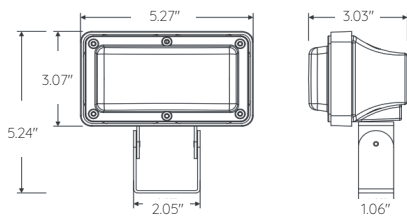

15W Trunnion Mount