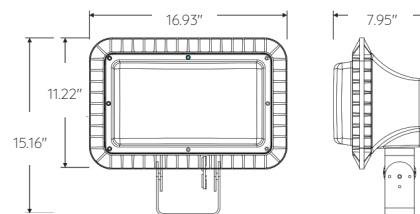

¹ Only available with 16W, 27W, 48W, 74W, 97W

² Only available with 145W, 186W, 201W

³ Not available for 16W

⁴ Higher fees and longer lead time will be applied to this finish

LINE DRAWING

15W Knuckle Mount

27W & 48W Knuckle Mount

74W & 97W Knuckle Mount

15W Trunnion Mount

27W & 48W Trunnion Mount

74W & 97W Trunnion Mount

145W & 186W Trunnion Mount

145W & 186W Slip Fitter

FINISHES