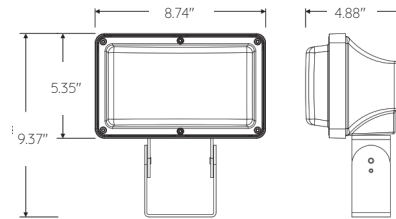

27W & 48W Knuckle Mount

74W & 97W Knuckle Mount

15W Trunnion Mount

27W & 48W Trunnion Mount

74W & 97W Trunnion Mount

145W & 186W Trunnion Mount

145W & 186W Slip Fitter

FINISHES