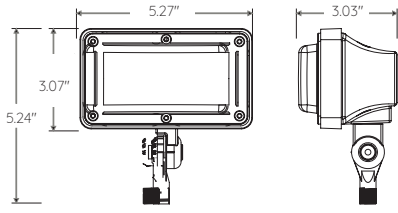

¹ Only available with 16W, 27W, 48W, 74W, 97W

² Only available with 145W, 186W, 201W

³ Not available for 16W

⁴ Higher fees and longer lead time will be applied to this finish

LINE DRAWING

15W Knuckle Mount