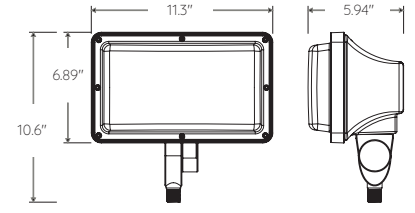

74W & 97W Knuckle Mount