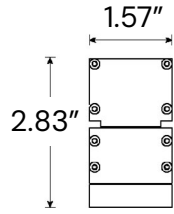

Alcon Lighting 11260 1.5-Inch Outdoor Linear Architectural RGBW LED Light

ORDERING INFORMATION Example:

Model	Size	Color Temp	Lens	Finish	Mounting	Accessories	Controls	
11260	2 2 ft.	RGBW18 RGB + W (1800K)	S Square	WH White	FM Fixed ^{Standard}	LC1 1 ft. Link Cable	WIFI Mobile Application + WiFi	
	3 3 ft.	RGBW27 RGB + W (2700K)	R Round	BK Black	AM Adjustable	LC3 3 ft. Link Cable	RF RF Remote Control (White)	
	4 4 ft.	RGBW30 RGB + W (3000K)					LC6 6 ft. Link Cable	DMX DMX Wall Control (White)
		RGBW40 RGB + W (4000K)					HC6 6 ft. Hardwire Cable	DMX-W-WIFI DMX Wall Control (White) + WiFi
		RGBW65 RGB + W (6500K)					HC10 10 ft. Hardwire Cable	DMX-B-WIFI DMX Wall Control (Black) + WiFi

DIMENSIONS

Square Lens

Round Lens

11260-2

11260-3

11260-4

MOUNTING OPTIONS

Fixed Mounting Standard

Adjustable Mounting

OPTICS

Square Lens
140° x 110°

Round Lens
180° x 110°

ACCESSORIES

Link Cable

Link extension cable is available in 1 ft., 3 ft., and 6 ft.

- LC1
- LC3
- LC6

DMX Wall Control + WiFi
5.75" L x 4.17" W x 0.43" H