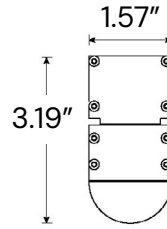

Alcon Lighting 11260 1.5-Inch Outdoor Linear Architectural RGBW LED Light

ORDERING INFORMATION Example:

Model	Size	Color Temp	Lens	Finish	Mounting	Accessories	Controls	
11260	2 2 ft.	RGBW18 RGB + W (1800K)	S Square	WH White	FM Fixed ^{Standard}	LC1 1 ft. Link Cable	WIFI Mobile Application + WiFi	
	3 3 ft.	RGBW27 RGB + W (2700K)	R Round	BK Black	AM Adjustable	LC3 3 ft. Link Cable	RF RF Remote Control (White)	
	4 4 ft.	RGBW30 RGB + W (3000K)					LC6 6 ft. Link Cable	DMX DMX Wall Control (White)
		RGBW40 RGB + W (4000K)					HC6 6 ft. Hardwire Cable	DMX-W-WIFI DMX Wall Control (White) + WiFi
		RGBW65 RGB + W (6500K)					HC10 10 ft. Hardwire Cable	DMX-B-WIFI DMX Wall Control (Black) + WiFi

DIMENSIONS

Square Lens

Round Lens

11260-2

11260-3

11260-4

MOUNTING OPTIONS

Fixed Mounting Standard

Adjustable Mounting

OPTICS

Square Lens
140° x 110°

Round Lens
180° x 110°

ACCESSORIES

Link Cable

Link extension cable is available in 1 ft., 3 ft., and 6 ft.

- LC1
- LC3
- LC6

Hardwire Cable

Hardwire cable is available in 6 ft. and 10 ft.

- HC6
- HC10

RGB DMX CONTROLS

Mobile Application + WiFi

RF Remote Control
6.38" L x 1.65" W x 0.59" H

DMX Wall Control
5.20" L x 7.09" W x 1.38" H