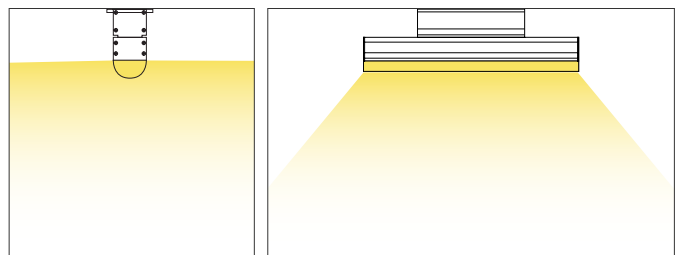

FEATURES

- Construction: Extruded aluminium alloy body
- Lens: Square and Round UV Protected Frosted Acrylic
- Beam angle: 140° x 110° (Square Lens) 180° x 110° (Round Lens)
- Color Temperature: RGB+18K, RGB+27K, RGB30K, RGB+40K, RGB+65K
- Pixels: Addressable Every 2 in./ 4 in./ Single
- Voltage: 120-277V
- WiFi Controls: iOS/Android
- Mobile App: Easy Home Smart Home
- Power Consumption: 8 watt per ft.
- Lumen Output: Up to 265 lumens per ft. (Square Lens). Up to 260 lumens per ft. (Round Lens)
- LEDs per fixture: 12 (2 ft.) 18 (3 ft.) 24 (4 ft.)
- Operating Temperature: -4°F ~+122°F
- Life: 50,000 Hours
- Listing: IP66 Wet Location Rated, UL Listed
- Warranty: 5 years carefree for parts & components (Labor not included).

Alcon Lighting 11260 1.5-Inch Outdoor Linear Architectural RGBW LED Light

ORDERING INFORMATION Example:

Model	Size	Color Temp	Lens	Finish	Mounting	Accessories	Controls	
11260	2 2 ft.	RGBW18 RGB + W (1800K)	S Square	WH White	FM Fixed ^{Standard}	LC1 1 ft. Link Cable	WIFI Mobile Application + WiFi	
	3 3 ft.	RGBW27 RGB + W (2700K)	R Round	BK Black	AM Adjustable	LC3 3 ft. Link Cable	RF RF Remote Control (White)	
	4 4 ft.	RGBW30 RGB + W (3000K)					LC6 6 ft. Link Cable	DMX DMX Wall Control (White)
		RGBW40 RGB + W (4000K)					HC6 6 ft. Hardwire Cable	DMX-W-WIFI DMX Wall Control (White) + WiFi
		RGBW65 RGB + W (6500K)					HC10 10 ft. Hardwire Cable	DMX-B-WIFI DMX Wall Control (Black) + WiFi

DIMENSIONS

Square Lens

Round Lens

11260-2

11260-3

11260-4

MOUNTING OPTIONS

Fixed Mounting Standard

Adjustable Mounting

OPTICS

Square Lens
140° x 110°

Round Lens
180° x 110°

ACCESSORIES

Link Cable

Link extension cable is available in 1 ft., 3 ft., and 6 ft.

- LC1
- LC3
- LC6