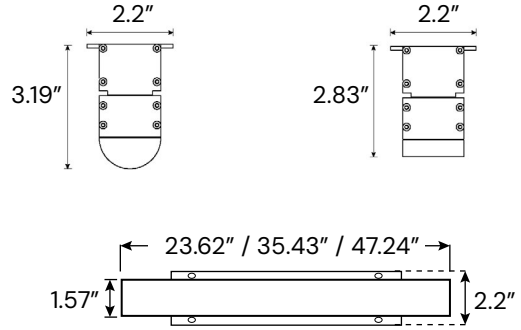

Alcon Lighting 11260 1.5-Inch Outdoor Linear Architectural RGBW LED Light

ORDERING INFORMATION Example:

Model	Size	Color Temp	Lens	Finish	Mounting	Accessories	Controls	
11260	2 2 ft.	RGBW18 RGB + W (1800K)	S Square	WH White	FM Fixed ^{Standard}	LC1 1 ft. Link Cable	WIFI Mobile Application + WiFi	
	3 3 ft.	RGBW27 RGB + W (2700K)	R Round	BK Black	AM Adjustable	LC3 3 ft. Link Cable	RF RF Remote Control (White)	
	4 4 ft.	RGBW30 RGB + W (3000K)					LC6 6 ft. Link Cable	DMX DMX Wall Control (White)
		RGBW40 RGB + W (4000K)					HC6 6 ft. Hardwire Cable	DMX-W-WIFI DMX Wall Control (White) + WiFi
		RGBW65 RGB + W (6500K)					HC10 10 ft. Hardwire Cable	DMX-B-WIFI DMX Wall Control (Black) + WiFi

DIMENSIONS

Square Lens

Round Lens

11260-2

11260-3

11260-4

MOUNTING OPTIONS

Fixed Mounting Standard

Adjustable Mounting

OPTICS

Square Lens
140° x 110°

Round Lens
180° x 110°

ACCESSORIES

Link Cable

Link extension cable is available in 1 ft., 3 ft., and 6 ft.

- LC1
- LC3
- LC6

Hardwire Cable

Hardwire cable is available in 6 ft. and 10 ft.

- HC6
- HC10

RGB DMX CONTROLS

Mobile Application + WiFi

RF Remote Control
6.38" L x 1.65" W x 0.59" H

DMX Wall Control
5.20" L x 7.09" W x 1.38" H