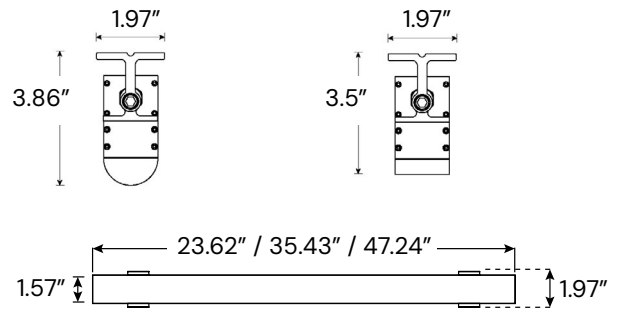

Alcon Lighting 11260 1.5-Inch Outdoor Linear Architectural RGBW LED Light

ORDERING INFORMATION Example:

Model	Size	Color Temp	Lens	Finish	Mounting	Accessories	Controls	
11260	2 2 ft.	RGBW18 RGB + W (1800K)	S Square	WH White	FM Fixed ^{Standard}	LC1 1 ft. Link Cable	WIFI Mobile Application + WiFi	
	3 3 ft.	RGBW27 RGB + W (2700K)	R Round	BK Black	AM Adjustable	LC3 3 ft. Link Cable	RF RF Remote Control (White)	
	4 4 ft.	RGBW30 RGB + W (3000K)					LC6 6 ft. Link Cable	DMX DMX Wall Control (White)
		RGBW40 RGB + W (4000K)					HC6 6 ft. Hardwire Cable	DMX-W-WIFI DMX Wall Control (White) + WiFi
		RGBW65 RGB + W (6500K)					HC10 10 ft. Hardwire Cable	DMX-B-WIFI DMX Wall Control (Black) + WiFi

DIMENSIONS

Square Lens

Round Lens

11260-2

11260-3

11260-4

MOUNTING OPTIONS

Fixed Mounting Standard

Adjustable Mounting

OPTICS

Square Lens
140° x 110°

Round Lens
180° x 110°

ACCESSORIES

Link Cable

Link extension cable is available in 1 ft., 3 ft., and 6 ft.

- LC1
- LC3
- LC6

Hardwire Cable

Hardwire cable is available in 6 ft. and 10 ft.

- HC6
- HC10

RGB DMX CONTROLS

Mobile Application + WiFi

RF Remote Control
6.38" L x 1.65" W x 0.59" H

DMX Wall Control
5.20" L x 7.09" W x 1.38" H