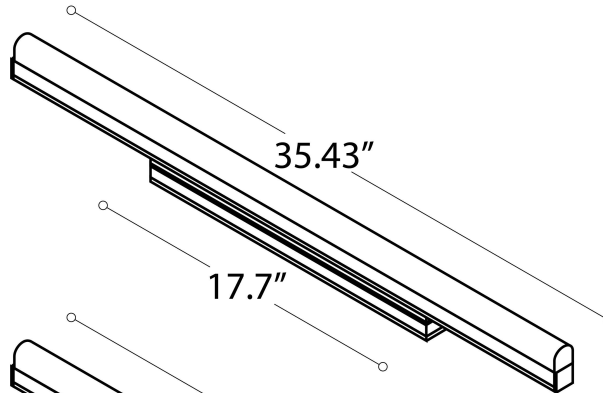

Alcon Lighting 11260 1.5-Inch Outdoor Linear Architectural RGBW LED Light

ORDERING INFORMATION Example:

Model	Size	Color Temp	Lens	Finish	Mounting	Accessories	Controls	
11260	2 2 ft.	RGBW18 RGB + W (1800K)	S Square	WH White	FM Fixed ^{Standard}	LC1 1 ft. Link Cable	WIFI Mobile Application + WiFi	
	3 3 ft.	RGBW27 RGB + W (2700K)	R Round	BK Black	AM Adjustable	LC3 3 ft. Link Cable	RF RF Remote Control (White)	
	4 4 ft.	RGBW30 RGB + W (3000K)					LC6 6 ft. Link Cable	DMX DMX Wall Control (White)
		RGBW40 RGB + W (4000K)					HC6 6 ft. Hardwire Cable	DMX-W-WIFI DMX Wall Control (White) + WiFi
		RGBW65 RGB + W (6500K)					HC10 10 ft. Hardwire Cable	DMX-B-WIFI DMX Wall Control (Black) + WiFi

DIMENSIONS

Square Lens

Round Lens

11260-2

11260-3

11260-4

MOUNTING OPTIONS

Fixed Mounting Standard

Adjustable Mounting

OPTICS

Square Lens
140° x 110°

Round Lens
180° x 110°

ACCESSORIES

Link Cable

Link extension cable is available in 1 ft., 3 ft., and 6 ft.

- LC1
- LC3
- LC6

Hardwire Cable

Hardwire cable is available in 6 ft. and 10 ft.

- HC6
- HC10

RGB DMX CONTROLS

Mobile Application + WiFi

RF Remote Control
6.38" L x 1.65" W x 0.59" H

DMX Wall Control
5.20" L x 7.09" W x 1.38" H