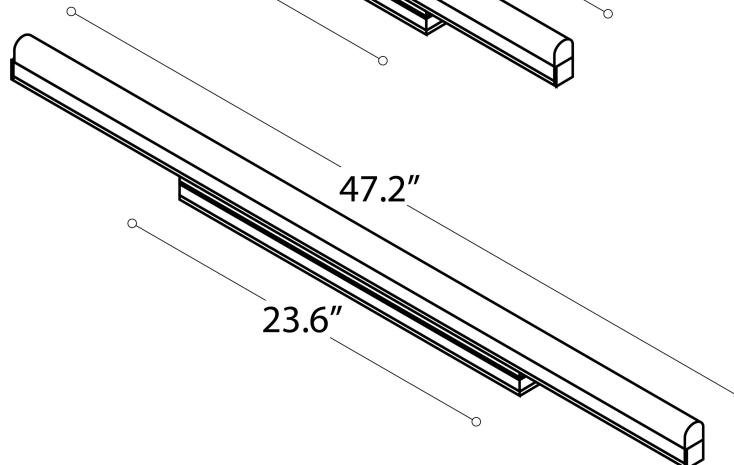

Alcon Lighting 11260 1.5-Inch Outdoor Linear Architectural RGBW LED Light

ORDERING INFORMATION Example:

Model	Size	Color Temp	Lens	Finish	Mounting	Accessories	Controls	
11260	2 2 ft.	RGBW18 RGB + W (1800K)	S Square	WH White	FM Fixed ^{Standard}	LC1 1 ft. Link Cable	WIFI Mobile Application + WiFi	
	3 3 ft.	RGBW27 RGB + W (2700K)	R Round	BK Black	AM Adjustable	LC3 3 ft. Link Cable	RF RF Remote Control (White)	
	4 4 ft.	RGBW30 RGB + W (3000K)					LC6 6 ft. Link Cable	DMX DMX Wall Control (White)
		RGBW40 RGB + W (4000K)					HC6 6 ft. Hardwire Cable	DMX-W-WIFI DMX Wall Control (White) + WiFi
		RGBW65 RGB + W (6500K)					HC10 10 ft. Hardwire Cable	DMX-B-WIFI DMX Wall Control (Black) + WiFi

DIMENSIONS

Square Lens

Round Lens

11260-2

11260-3

11260-4

MOUNTING OPTIONS

Fixed Mounting Standard

Adjustable Mounting

OPTICS

Square Lens
140° x 110°

Round Lens
180° x 110°

ACCESSORIES

Link Cable

Link extension cable is available in 1 ft., 3 ft., and 6 ft.

- LC1
- LC3
- LC6

Hardwire Cable

Hardwire cable is available in 6 ft. and 10 ft.

- HC6
- HC10

RGB DMX CONTROLS

Mobile Application + WiFi

RF Remote Control
6.38" L x 1.65" W x 0.59" H

DMX Wall Control
5.20" L x 7.09" W x 1.38" H