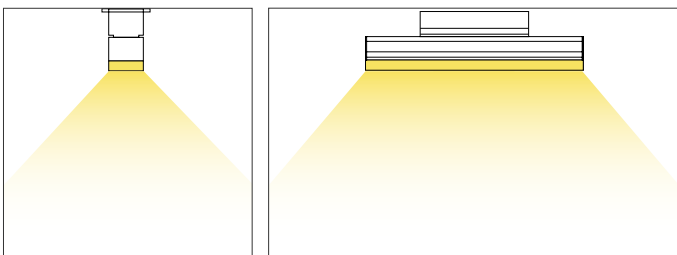

FEATURES

- Construction: Extruded aluminium alloy body
- Lens: Square and Round UV Protected Frosted Acrylic
- Beam angle: 140° x 110° (Square Lens) 180° x 110° (Round Lens)
- Color Temperature: RGB+18K, RGB+27K, RGB30K, RGB+40K, RGB+65K
- Pixels: Addressable Every 2 in./ 4 in./ Single
- Voltage: 120-277V
- WiFi Controls: iOS/Android
- Mobile App: Easy Home Smart Home
- Power Consumption: 8 watt per ft.
- Lumen Output: Up to 265 lumens per ft. (Square Lens). Up to 260 lumens per ft. (Round Lens)
- LEDs per fixture: 12 (2 ft.) 18 (3 ft.) 24 (4 ft.)
- Operating Temperature: -4°F ~+122°F
- Life: 50,000 Hours
- Listing: IP66 Wet Location Rated, UL Listed
- Warranty: 5 years carefree for parts & components (Labor not included).

Alcon Lighting 11260 1.5-Inch Outdoor Linear Architectural RGBW LED Light

ORDERING INFORMATION Example:

Model	Size	Color Temp	Lens	Finish	Mounting	Accessories	Controls	
11260	2 2 ft.	RGBW18 RGB + W (1800K)	S Square	WH White	FM Fixed ^{Standard}	LC1 1 ft. Link Cable	WIFI Mobile Application + WiFi	
	3 3 ft.	RGBW27 RGB + W (2700K)	R Round	BK Black	AM Adjustable	LC3 3 ft. Link Cable	RF RF Remote Control (White)	
	4 4 ft.	RGBW30 RGB + W (3000K)					LC6 6 ft. Link Cable	DMX DMX Wall Control (White)
		RGBW40 RGB + W (4000K)					HC6 6 ft. Hardwire Cable	DMX-W-WIFI DMX Wall Control (White) + WiFi
		RGBW65 RGB + W (6500K)					HC10 10 ft. Hardwire Cable	DMX-B-WIFI DMX Wall Control (Black) + WiFi

Adjustable Mounting

OPTICS

Square Lens
140° x 110°

Round Lens
180° x 110°

ACCESSORIES

Link Cable

Link extension cable is available in 1 ft., 3 ft., and 6 ft.

- LC1
- LC3
- LC6