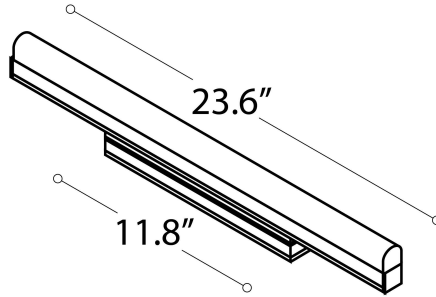

Alcon Lighting 11260 1.5-Inch Outdoor Linear Architectural RGBW LED Light

ORDERING INFORMATION Example:

Model	Size	Color Temp	Lens	Finish	Mounting	Accessories	Controls	
11260	2 2 ft.	RGBW18 RGB + W (1800K)	S Square	WH White	FM Fixed ^{Standard}	LC1 1 ft. Link Cable	WIFI Mobile Application + WiFi	
	3 3 ft.	RGBW27 RGB + W (2700K)	R Round	BK Black	AM Adjustable	LC3 3 ft. Link Cable	RF RF Remote Control (White)	
	4 4 ft.	RGBW30 RGB + W (3000K)					LC6 6 ft. Link Cable	DMX DMX Wall Control (White)
		RGBW40 RGB + W (4000K)					HC6 6 ft. Hardwire Cable	DMX-W-WIFI DMX Wall Control (White) + WiFi
		RGBW65 RGB + W (6500K)					HC10 10 ft. Hardwire Cable	DMX-B-WIFI DMX Wall Control (Black) + WiFi

DIMENSIONS

Square Lens

Round Lens

11260-2

11260-3

11260-4

MOUNTING OPTIONS

Fixed Mounting Standard

Adjustable Mounting

OPTICS

Square Lens
140° x 110°

Round Lens
180° x 110°

ACCESSORIES

Link Cable

Link extension cable is available in 1 ft., 3 ft., and 6 ft.

- LC1
- LC3
- LC6