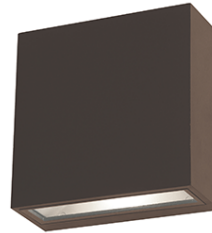

Bronze Finish