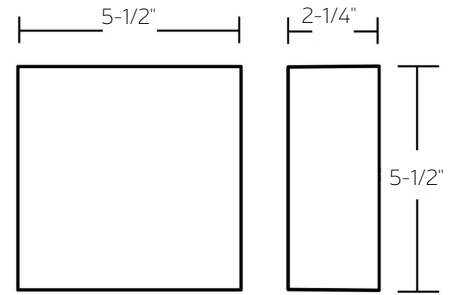

Warranty: 5 Years Carefree for Parts & Components (Labor Not Included)

Black Finish

White Finish

Bronze Finish

Beam Angle Adjustment

ORDERING INFORMATION Example: (11257-D-BZ)

Model	Light Direction	Finish
11257	D Direct	BK Black
	DI Direct & Indirect	WH White
		BZ Bronze