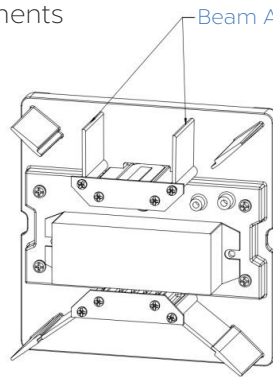

FEATURES

Construction: Fabricated aluminum construction

Lens: Clear glass

Mounting: Standard mounting holes and hardware are included. Power supply connections must be made inside a junction box (not included).

Warranty: 5 Years Carefree for Parts & Components (Labor Not Included)

Black Finish

White Finish

Bronze Finish

Beam Angle Adjustment

ORDERING INFORMATION Example: (11257-D-BZ)

Model	Light Direction	Finish
11257	D Direct	BK Black
	DI Direct & Indirect	WH White
		BZ Bronze