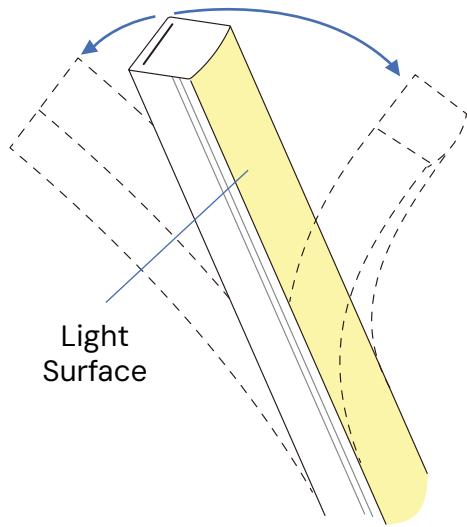

Project Name: _____ Type: _____ Quantity: _____

INTENDED USE

Alcon Lighting's Slim Outdoor Underwater Flexible Linear LED Strip Light is a high-lumen, flexible LED strip engineered as a neon replacement, perfect for a wide range of indoor and outdoor applications where smooth, continuous lighting is essential. Designed to bend horizontally or vertically around contours without damage, this versatile strip is available in multiple color temperatures and customizable lengths for easy installation. Its factory-sealed terminators and self-locking male and female barrel connectors ensure a secure fit. Fully encapsulated and UV-protected, this LED strip is rated for wet locations, delivering both durability and high-performance lighting.

ORDERING INFORMATION Example:

Model	Bend Direction	Color Temp	Length	Power Feed	Power Feed Cord Length	Mounting Channels	RGBW Controls	
11251	V ^{Standard} H	Vertical Horizontal	24K 2700K 30K 3000K 35K 3500K 40K 4000K 50K 5000K R Red G Green B Blue A Amber P Pink Y Yellow RGBW27 RGB + W (2700K) RGBW40 RGB + W (4000K)	CODE Please refer to pages 6-7 for exact lengths with corresponding ordering codes	8B IP68 Bottom 8L IP68 Side Left 8R IP68 Side Right 8E IP68 End	3 ^{Standard} 3 ft. 10 10 ft. 15 15 ft. 30 30 ft. 50 50 ft.	2AL 2" Aluminum 39AL 39" Aluminum 39PL 39" Plastic 39RP 39" Recessed 39FW 39" Flexible White 39FB 39" Flexible Black	WIFI Mobile Application + WiFi RF RF Remote Control (White) DMX DMX Wall Control (White) DMX-W-WIFI DMX Wall Control (White) + WiFi DMX-B-WIFI DMX Wall Control (Black) + WiFi

Alcon Lighting 11251 Slim Outdoor Underwater Flexible Linear LED Strip Light

BEND DIRECTION

Vertical Bend (Standard)

V

Horizontal Bend

H

POWER FEED

IP68 Bottom
IP68B

IP68 Left
IP68L

IP68 Right
IP68R

IP68 End
IP68E

End Cap

MOUNTING ACCESSORIES

Clip-on Aluminum Channel (self-locking, no glue required)
Available in 2" (2AL) and 39" (39AL)

Plastic Channel
Available in 39" (39PL)