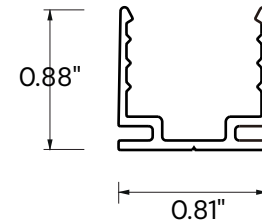

ORDERING INFORMATION Example:

Model	Bend Direction	Color Temp	Length	Power Feed	Power Feed Cord Length	Mounting Channels	RGBW Controls	
11251	V ^{Standard} H	Vertical Horizontal	24K 2700K 30K 3000K 35K 3500K 40K 4000K 50K 5000K R Red G Green B Blue A Amber P Pink Y Yellow RGBW27 RGB + W (2700K) RGBW40 RGB + W (4000K)	CODE Please refer to pages 6-7 for exact lengths with corresponding ordering codes	8B IP68 Bottom 8L IP68 Side Left 8R IP68 Side Right 8E IP68 End	3 ^{Standard} 3 ft. 10 10 ft. 15 15 ft. 30 30 ft. 50 50 ft.	2AL 2" Aluminum 39AL 39" Aluminum 39PL 39" Plastic 39RP 39" Recessed 39FW 39" Flexible White 39FB 39" Flexible Black	WIFI Mobile Application + WiFi RF RF Remote Control (White) DMX DMX Wall Control (White) DMX-W-WIFI DMX Wall Control (White) + WiFi DMX-B-WIFI DMX Wall Control (Black) + WiFi

IP68 Left
IP68L

IP68 Right
IP68R

IP68 End
IP68E

End Cap

MOUNTING ACCESSORIES

Clip-on Aluminum Channel (self-locking, no glue required)
Available in 2" (2AL) and 39" (39AL)

Plastic Channel
Available in 39" (39PL)

Recessed Channel
Available in 39" (39RP)

Flexible Channel
Available in 39" Black and White
(39FB, 39FW)

EXTERNAL STATIC WHITE DRIVER

Driver	Dimensions
4N1-30 W-24V	6.50" x 3.72" x 1.57"
4N1-60 W-24V	7.40" x 3.72" x 1.57"
4N1-96 W-24V	8.66" x 3.72" x 1.57"
4N1-150 W-24V	10.24" x 4.13" x 1.77"
4N1-2 00W-24V	10.24" x 4.13" x 1.77"
4N1-300 W-24V	10.94" x 4.33" x 1.77"

WiFi-104
iOS + Android

LENGTH FOR STATIC WHITE

Cuts are made every 2.19". Please refer to table below to determine actual lengths once LED is cut versus actual lengths required or specified.

Total Length Calculation = order code length + end feed option length