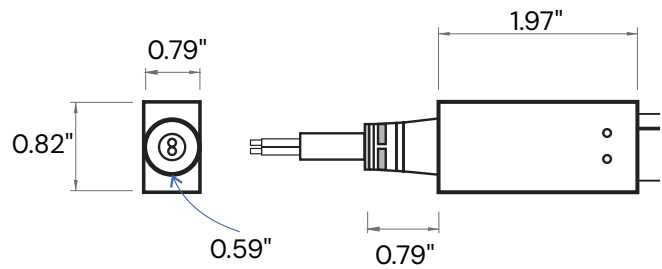

ORDERING INFORMATION Example:

Model	Bend Direction	Color Temp	Length	Power Feed	Power Feed Cord Length	Mounting Channels	RGBW Controls	
11251	V ^{Standard} H	Vertical Horizontal	24K 2700K 30K 3000K 35K 3500K 40K 4000K 50K 5000K R Red G Green B Blue A Amber P Pink Y Yellow RGBW27 RGB + W (2700K) RGBW40 RGB + W (4000K)	CODE Please refer to pages 6-7 for exact lengths with corresponding ordering codes	8B IP68 Bottom 8L IP68 Side Left 8R IP68 Side Right 8E IP68 End	3 ^{Standard} 3 ft. 10 10 ft. 15 15 ft. 30 30 ft. 50 50 ft.	2AL 2" Aluminum 39AL 39" Aluminum 39PL 39" Plastic 39RP 39" Recessed 39FW 39" Flexible White 39FB 39" Flexible Black	WIFI Mobile Application + WiFi RF RF Remote Control (White) DMX DMX Wall Control (White) DMX-W-WIFI DMX Wall Control (White) + WiFi DMX-B-WIFI DMX Wall Control (Black) + WiFi

Alcon Lighting 11251 Slim Outdoor Underwater Flexible Linear LED Strip Light

BEND DIRECTION

Vertical Bend (Standard)

V

Horizontal Bend

H

POWER FEED

IP68 Bottom
IP68B

IP68 Left
IP68L

IP68 Right
IP68R

IP68 End
IP68E

End Cap

MOUNTING ACCESSORIES

Clip-on Aluminum Channel (self-locking, no glue required)
Available in 2" (2AL) and 39" (39AL)

Plastic Channel
Available in 39" (39PL)

Recessed Channel
Available in 39" (39RP)

Flexible Channel
Available in 39" Black and White
(39FB, 39FW)

EXTERNAL STATIC WHITE DRIVER

Driver	Dimensions
4N1-30 W-24V	6.50" x 3.72" x 1.57"
4N1-60 W-24V	7.40" x 3.72" x 1.57"
4N1-96 W-24V	8.66" x 3.72" x 1.57"
4N1-150 W-24V	10.24" x 4.13" x 1.77"
4N1-2 00W-24V	10.24" x 4.13" x 1.77"
4N1-300 W-24V	10.94" x 4.33" x 1.77"