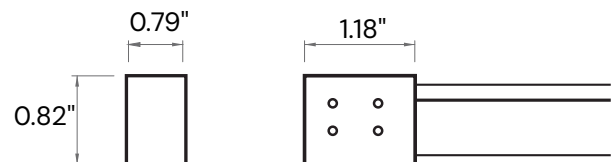

ORDERING INFORMATION Example:

Model	Bend Direction	Color Temp	Length	Power Feed	Power Feed Cord Length	Mounting Channels	RGBW Controls	
11251	V ^{Standard} H	Vertical Horizontal	24K 2700K 30K 3000K 35K 3500K 40K 4000K 50K 5000K R Red G Green B Blue A Amber P Pink Y Yellow RGBW27 RGB + W (2700K) RGBW40 RGB + W (4000K)	CODE Please refer to pages 6-7 for exact lengths with corresponding ordering codes	8B IP68 Bottom 8L IP68 Side Left 8R IP68 Side Right 8E IP68 End	3 ^{Standard} 3 ft. 10 10 ft. 15 15 ft. 30 30 ft. 50 50 ft.	2AL 2" Aluminum 39AL 39" Aluminum 39PL 39" Plastic 39RP 39" Recessed 39FW 39" Flexible White 39FB 39" Flexible Black	WIFI Mobile Application + WiFi RF RF Remote Control (White) DMX DMX Wall Control (White) DMX-W-WIFI DMX Wall Control (White) + WiFi DMX-B-WIFI DMX Wall Control (Black) + WiFi

IP68 Left
IP68L

IP68 Right
IP68R

IP68 End
IP68E

End Cap

MOUNTING ACCESSORIES

Clip-on Aluminum Channel (self-locking, no glue required)
Available in 2" (2AL) and 39" (39AL)

Plastic Channel
Available in 39" (39PL)