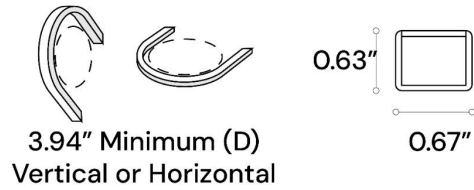

ORDERING INFORMATION Example:

Model	Bend Direction	Color Temp	Length	Power Feed	Power Feed Cord Length	Mounting Channels	RGBW Controls	
11251	V ^{Standard} H	Vertical Horizontal	24K 2700K 30K 3000K 35K 3500K 40K 4000K 50K 5000K R Red G Green B Blue A Amber P Pink Y Yellow RGBW27 RGB + W (2700K) RGBW40 RGB + W (4000K)	CODE Please refer to pages 6-7 for exact lengths with corresponding ordering codes	8B IP68 Bottom 8L IP68 Side Left 8R IP68 Side Right 8E IP68 End	3 ^{Standard} 3 ft. 10 10 ft. 15 15 ft. 30 30 ft. 50 50 ft.	2AL 2" Aluminum 39AL 39" Aluminum 39PL 39" Plastic 39RP 39" Recessed 39FW 39" Flexible White 39FB 39" Flexible Black	WIFI Mobile Application + WiFi RF RF Remote Control (White) DMX DMX Wall Control (White) DMX-W-WIFI DMX Wall Control (White) + WiFi DMX-B-WIFI DMX Wall Control (Black) + WiFi

Recessed Channel
Available in 39" (39RP)

Flexible Channel
Available in 39" Black and White
(39FB, 39FW)

EXTERNAL STATIC WHITE DRIVER

Driver	Dimensions
4N1-30 W-24V	6.50" x 3.72" x 1.57"
4N1-60 W-24V	7.40" x 3.72" x 1.57"
4N1-96 W-24V	8.66" x 3.72" x 1.57"
4N1-150 W-24V	10.24" x 4.13" x 1.77"
4N1-2 00W-24V	10.24" x 4.13" x 1.77"
4N1-300 W-24V	10.94" x 4.33" x 1.77"