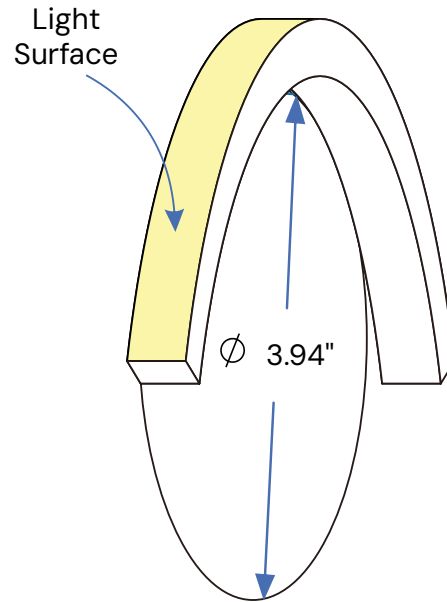

ORDERING INFORMATION Example:

Model	Bend Direction	Color Temp	Length	Power Feed	Power Feed Cord Length	Mounting Channels	RGBW Controls	
11251	V ^{Standard} H	Vertical Horizontal	24K 2700K 30K 3000K 35K 3500K 40K 4000K 50K 5000K R Red G Green B Blue A Amber P Pink Y Yellow RGBW27 RGB + W (2700K) RGBW40 RGB + W (4000K)	CODE Please refer to pages 6-7 for exact lengths with corresponding ordering codes	8B IP68 Bottom 8L IP68 Side Left 8R IP68 Side Right 8E IP68 End	3 ^{Standard} 3 ft. 10 10 ft. 15 15 ft. 30 30 ft. 50 50 ft.	2AL 2" Aluminum 39AL 39" Aluminum 39PL 39" Plastic 39RP 39" Recessed 39FW 39" Flexible White 39FB 39" Flexible Black	WIFI Mobile Application + WiFi RF RF Remote Control (White) DMX DMX Wall Control (White) DMX-W-WIFI DMX Wall Control (White) + WiFi DMX-B-WIFI DMX Wall Control (Black) + WiFi

Alcon Lighting 11251 Slim Outdoor Underwater Flexible Linear LED Strip Light

BEND DIRECTION

Vertical Bend (Standard)

V

Horizontal Bend

H

POWER FEED

IP68 Bottom
IP68B

IP68 Left
IP68L

IP68 Right
IP68R

IP68 End
IP68E

End Cap

MOUNTING ACCESSORIES

Clip-on Aluminum Channel (self-locking, no glue required)
Available in 2" (2AL) and 39" (39AL)

Plastic Channel
Available in 39" (39PL)

Recessed Channel
Available in 39" (39RP)

Flexible Channel
Available in 39" Black and White
(39FB, 39FW)

EXTERNAL STATIC WHITE DRIVER

Driver	Dimensions
4N1-30 W-24V	6.50" x 3.72" x 1.57"
4N1-60 W-24V	7.40" x 3.72" x 1.57"
4N1-96 W-24V	8.66" x 3.72" x 1.57"
4N1-150 W-24V	10.24" x 4.13" x 1.77"
4N1-2 00W-24V	10.24" x 4.13" x 1.77"
4N1-300 W-24V	10.94" x 4.33" x 1.77"