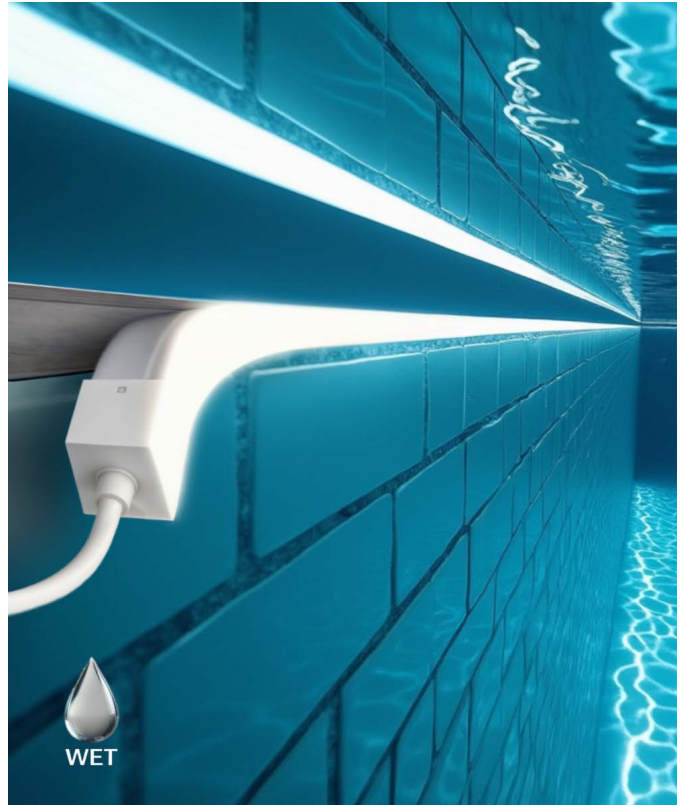

Project Name: _____ Type: _____ Quantity: _____

INTENDED USE

Alcon Lighting's Slim Outdoor Underwater Flexible Linear LED Strip Light is a high-lumen, flexible LED strip engineered as a neon replacement, perfect for a wide range of indoor and outdoor applications where smooth, continuous lighting is essential. Designed to bend horizontally or vertically around contours without damage, this versatile strip is available in multiple color temperatures and customizable lengths for easy installation. Its factory-sealed terminators and self-locking male and female barrel connectors ensure a secure fit. Fully encapsulated and UV-protected, this LED strip is rated for wet locations, delivering both durability and high-performance lighting.

FEATURES

- **Construction:** Silicone
- **CRI:** 88+
- **Voltage:** 120-277V / 24V DC Constant Voltage for RGBW
- **External Dimming Driver:** 0-10V, MLV, ELV, and TRIAC (IP65 Rated) / Through RGB controller
- **Power Consumption:** 4.6 watt per ft. / 4.5 watt per ft. for RGBW
- **Lumen Output:** 323 lumens per ft. / 190 lumens per ft. for RGBW
- **Max run:** Continuous run length up to 32 ft.
- **Operating Temperature:** -4°F ~113°F
- **Humidity:** 0-95% Non Condensing
- **Life:** 50,000 Hours
- **Listing:** UL Listed / UL-676 Pool Submersible (IP68 model)
- **Warranty:** 5 years carefree for parts & components (Labor not included).

ORDERING INFORMATION Example:

Model	Bend Direction	Color Temp	Length	Power Feed	Power Feed Cord Length	Mounting Channels	RGBW Controls	
11251	V^{Standard} H	Vertical Horizontal	24K 2700K 30K 3000K 35K 3500K 40K 4000K 50K 5000K R Red G Green B Blue A Amber P Pink Y Yellow RGBW27 RGB + W (2700K) RGBW40 RGB + W (4000K)	CODE Please refer to pages 6-7 for exact lengths with corresponding ordering codes	8B IP68 Bottom 8L IP68 Side Left 8R IP68 Side Right 8E IP68 End	3^{Standard} 3 ft. 10 10 ft. 15 15 ft. 30 30 ft. 50 50 ft.	2AL 2" Aluminum 39AL 39" Aluminum 39PL 39" Plastic 39RP 39" Recessed 39FW 39" Flexible White 39FB 39" Flexible Black	WIFI Mobile Application + WiFi RF RF Remote Control (White) DMX DMX Wall Control (White) DMX-W-WIFI DMX Wall Control (White) + WiFi DMX-B-WIFI DMX Wall Control (Black) + WiFi

Alcon Lighting 11251 Slim Outdoor Underwater Flexible Linear LED Strip Light