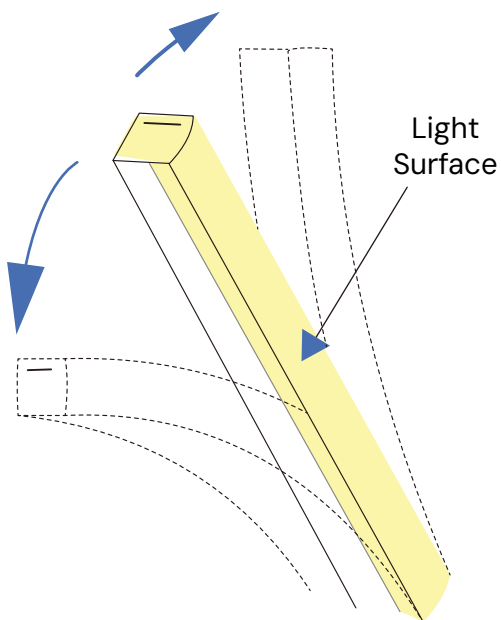

ORDERING INFORMATION Example:

Model	Bend Direction	Color Temp	Length	Power Feed	Power Feed Cord Length	Mounting Channels	RGBW Controls	
11251	V ^{Standard} H	Vertical Horizontal	24K 2700K 30K 3000K 35K 3500K 40K 4000K 50K 5000K R Red G Green B Blue A Amber P Pink Y Yellow RGBW27 RGB + W (2700K) RGBW40 RGB + W (4000K)	CODE Please refer to pages 6-7 for exact lengths with corresponding ordering codes	8B IP68 Bottom 8L IP68 Side Left 8R IP68 Side Right 8E IP68 End	3 ^{Standard} 3 ft. 10 10 ft. 15 15 ft. 30 30 ft. 50 50 ft.	2AL 2" Aluminum 39AL 39" Aluminum 39PL 39" Plastic 39RP 39" Recessed 39FW 39" Flexible White 39FB 39" Flexible Black	WIFI Mobile Application + WiFi RF RF Remote Control (White) DMX DMX Wall Control (White) DMX-W-WIFI DMX Wall Control (White) + WiFi DMX-B-WIFI DMX Wall Control (Black) + WiFi

Alcon Lighting 11251 Slim Outdoor Underwater Flexible Linear LED Strip Light

BEND DIRECTION

Vertical Bend (Standard)

V

Horizontal Bend

H

POWER FEED

IP68 Bottom
IP68B

IP68 Left
IP68L

IP68 Right
IP68R

IP68 End
IP68E

End Cap

MOUNTING ACCESSORIES

Clip-on Aluminum Channel (self-locking, no glue required)
Available in 2" (2AL) and 39" (39AL)

Plastic Channel
Available in 39" (39PL)