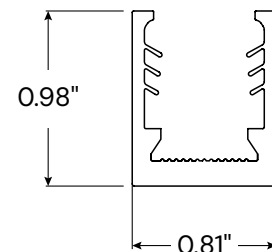

ORDERING INFORMATION Example:

Model	Bend Direction	Color Temp	Length	Power Feed	Power Feed Cord Length	Mounting Channels	RGBW Controls	
11251	V ^{Standard} H	Vertical Horizontal	24K 2700K 30K 3000K 35K 3500K 40K 4000K 50K 5000K R Red G Green B Blue A Amber P Pink Y Yellow RGBW27 RGB + W (2700K) RGBW40 RGB + W (4000K)	CODE Please refer to pages 6-7 for exact lengths with corresponding ordering codes	8B IP68 Bottom 8L IP68 Side Left 8R IP68 Side Right 8E IP68 End	3 ^{Standard} 3 ft. 10 10 ft. 15 15 ft. 30 30 ft. 50 50 ft.	2AL 2" Aluminum 39AL 39" Aluminum 39PL 39" Plastic 39RP 39" Recessed 39FW 39" Flexible White 39FB 39" Flexible Black	WIFI Mobile Application + WiFi RF RF Remote Control (White) DMX DMX Wall Control (White) DMX-W-WIFI DMX Wall Control (White) + WiFi DMX-B-WIFI DMX Wall Control (Black) + WiFi

IP68 Left
IP68L

IP68 Right
IP68R

IP68 End
IP68E

End Cap

MOUNTING ACCESSORIES

Clip-on Aluminum Channel (self-locking, no glue required)
Available in 2" (2AL) and 39" (39AL)

Plastic Channel
Available in 39" (39PL)

Recessed Channel
Available in 39" (39RP)

Flexible Channel
Available in 39" Black and White
(39FB, 39FW)

EXTERNAL STATIC WHITE DRIVER

Driver	Dimensions
4N1-30 W-24V	6.50" x 3.72" x 1.57"
4N1-60 W-24V	7.40" x 3.72" x 1.57"
4N1-96 W-24V	8.66" x 3.72" x 1.57"
4N1-150 W-24V	10.24" x 4.13" x 1.77"
4N1-2 00W-24V	10.24" x 4.13" x 1.77"
4N1-300 W-24V	10.94" x 4.33" x 1.77"