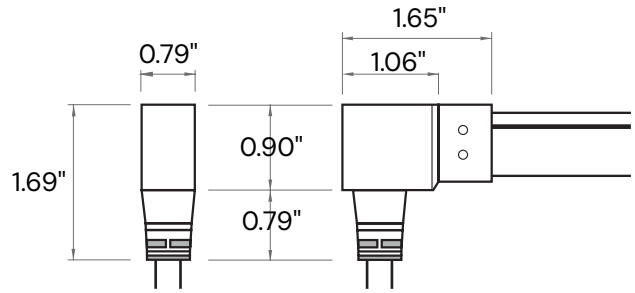

ORDERING INFORMATION Example:

Model	Bend Direction	Color Temp	Length	Power Feed	Power Feed Cord Length	Mounting Channels	RGBW Controls	
11251	V ^{Standard} H	Vertical Horizontal	24K 2700K 30K 3000K 35K 3500K 40K 4000K 50K 5000K R Red G Green B Blue A Amber P Pink Y Yellow RGBW27 RGB + W (2700K) RGBW40 RGB + W (4000K)	CODE Please refer to pages 6-7 for exact lengths with corresponding ordering codes	8B IP68 Bottom 8L IP68 Side Left 8R IP68 Side Right 8E IP68 End	3 ^{Standard} 3 ft. 10 10 ft. 15 15 ft. 30 30 ft. 50 50 ft.	2AL 2" Aluminum 39AL 39" Aluminum 39PL 39" Plastic 39RP 39" Recessed 39FW 39" Flexible White 39FB 39" Flexible Black	WIFI Mobile Application + WiFi RF RF Remote Control (White) DMX DMX Wall Control (White) DMX-W-WIFI DMX Wall Control (White) + WiFi DMX-B-WIFI DMX Wall Control (Black) + WiFi

Alcon Lighting 11251 Slim Outdoor Underwater Flexible Linear LED Strip Light

BEND DIRECTION

Vertical Bend (Standard)

V

Horizontal Bend

H

POWER FEED

IP68 Bottom
IP68B

IP68 Left
IP68L

IP68 Right
IP68R

IP68 End
IP68E

End Cap

MOUNTING ACCESSORIES

Clip-on Aluminum Channel (self-locking, no glue required)
Available in 2" (2AL) and 39" (39AL)

Plastic Channel
Available in 39" (39PL)