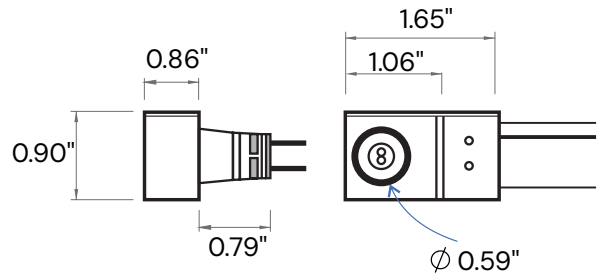

ORDERING INFORMATION Example:

Model	Bend Direction	Color Temp	Length	Power Feed	Power Feed Cord Length	Mounting Channels	RGBW Controls	
11251	V ^{Standard} H	Vertical Horizontal	24K 2700K 30K 3000K 35K 3500K 40K 4000K 50K 5000K R Red G Green B Blue A Amber P Pink Y Yellow RGBW27 RGB + W (2700K) RGBW40 RGB + W (4000K)	CODE Please refer to pages 6-7 for exact lengths with corresponding ordering codes	8B IP68 Bottom 8L IP68 Side Left 8R IP68 Side Right 8E IP68 End	3 ^{Standard} 3 ft. 10 10 ft. 15 15 ft. 30 30 ft. 50 50 ft.	2AL 2" Aluminum 39AL 39" Aluminum 39PL 39" Plastic 39RP 39" Recessed 39FW 39" Flexible White 39FB 39" Flexible Black	WIFI Mobile Application + WiFi RF RF Remote Control (White) DMX DMX Wall Control (White) DMX-W-WIFI DMX Wall Control (White) + WiFi DMX-B-WIFI DMX Wall Control (Black) + WiFi

Alcon Lighting 11251 Slim Outdoor Underwater Flexible Linear LED Strip Light

BEND DIRECTION

Vertical Bend (Standard)

V

Horizontal Bend

H

POWER FEED

IP68 Bottom
IP68B

IP68 Left
IP68L

IP68 Right
IP68R

IP68 End
IP68E

End Cap

MOUNTING ACCESSORIES

Clip-on Aluminum Channel (self-locking, no glue required)
Available in 2" (2AL) and 39" (39AL)

Plastic Channel
Available in 39" (39PL)