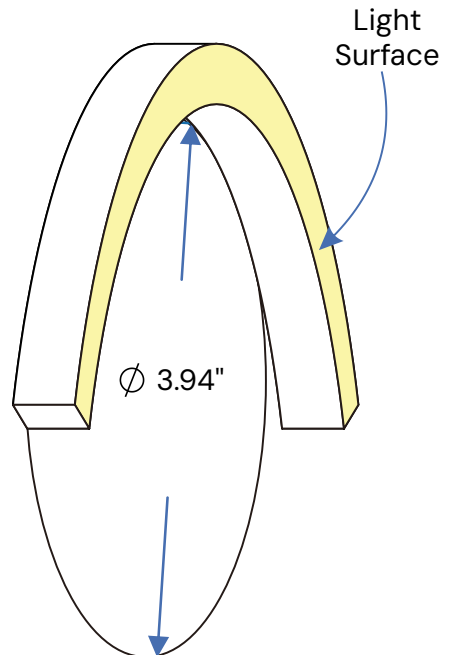

ORDERING INFORMATION Example:

Model	Bend Direction	Color Temp	Length	Power Feed	Power Feed Cord Length	Mounting Channels	RGBW Controls	
11251	V ^{Standard} H	Vertical Horizontal	24K 2700K 30K 3000K 35K 3500K 40K 4000K 50K 5000K R Red G Green B Blue A Amber P Pink Y Yellow RGBW27 RGB + W (2700K) RGBW40 RGB + W (4000K)	CODE Please refer to pages 6-7 for exact lengths with corresponding ordering codes	8B IP68 Bottom 8L IP68 Side Left 8R IP68 Side Right 8E IP68 End	3 ^{Standard} 3 ft. 10 10 ft. 15 15 ft. 30 30 ft. 50 50 ft.	2AL 2" Aluminum 39AL 39" Aluminum 39PL 39" Plastic 39RP 39" Recessed 39FW 39" Flexible White 39FB 39" Flexible Black	WIFI Mobile Application + WiFi RF RF Remote Control (White) DMX DMX Wall Control (White) DMX-W-WIFI DMX Wall Control (White) + WiFi DMX-B-WIFI DMX Wall Control (Black) + WiFi

Alcon Lighting 11251 Slim Outdoor Underwater Flexible Linear LED Strip Light

BEND DIRECTION

Vertical Bend (Standard)

V

Horizontal Bend

H

POWER FEED

IP68 Bottom
IP68B

IP68 Left
IP68L

IP68 Right
IP68R

IP68 End
IP68E

End Cap

MOUNTING ACCESSORIES

Clip-on Aluminum Channel (self-locking, no glue required)
Available in 2" (2AL) and 39" (39AL)

Plastic Channel
Available in 39" (39PL)

Recessed Channel
Available in 39" (39RP)

Flexible Channel
Available in 39" Black and White
(39FB, 39FW)

EXTERNAL STATIC WHITE DRIVER

Driver	Dimensions
4N1-30 W-24V	6.50" x 3.72" x 1.57"
4N1-60 W-24V	7.40" x 3.72" x 1.57"
4N1-96 W-24V	8.66" x 3.72" x 1.57"
4N1-150 W-24V	10.24" x 4.13" x 1.77"
4N1-2 00W-24V	10.24" x 4.13" x 1.77"
4N1-300 W-24V	10.94" x 4.33" x 1.77"