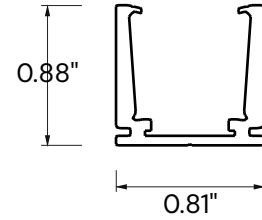

ORDERING INFORMATION Example:

Model	Bend Direction	Color Temp	Length	Power Feed	Power Feed Cord Length	Mounting Channels	RGBW Controls	
11251	V ^{Standard} H	Vertical Horizontal	24K 2700K 30K 3000K 35K 3500K 40K 4000K 50K 5000K R Red G Green B Blue A Amber P Pink Y Yellow RGBW27 RGB + W (2700K) RGBW40 RGB + W (4000K)	CODE Please refer to pages 6-7 for exact lengths with corresponding ordering codes	8B IP68 Bottom 8L IP68 Side Left 8R IP68 Side Right 8E IP68 End	3 ^{Standard} 3 ft. 10 10 ft. 15 15 ft. 30 30 ft. 50 50 ft.	2AL 2" Aluminum 39AL 39" Aluminum 39PL 39" Plastic 39RP 39" Recessed 39FW 39" Flexible White 39FB 39" Flexible Black	WIFI Mobile Application + WiFi RF RF Remote Control (White) DMX DMX Wall Control (White) DMX-W-WIFI DMX Wall Control (White) + WiFi DMX-B-WIFI DMX Wall Control (Black) + WiFi

IP68 Left
IP68L

IP68 Right
IP68R

IP68 End
IP68E

End Cap

MOUNTING ACCESSORIES

Clip-on Aluminum Channel (self-locking, no glue required)
Available in 2" (2AL) and 39" (39AL)

Plastic Channel
Available in 39" (39PL)

Recessed Channel
Available in 39" (39RP)

Flexible Channel
Available in 39" Black and White
(39FB, 39FW)

EXTERNAL STATIC WHITE DRIVER

Driver	Dimensions
4N1-30 W-24V	6.50" x 3.72" x 1.57"
4N1-60 W-24V	7.40" x 3.72" x 1.57"
4N1-96 W-24V	8.66" x 3.72" x 1.57"
4N1-150 W-24V	10.24" x 4.13" x 1.77"
4N1-2 00W-24V	10.24" x 4.13" x 1.77"
4N1-300 W-24V	10.94" x 4.33" x 1.77"