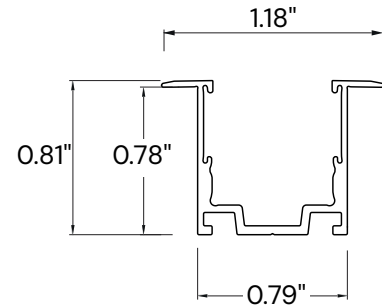

ORDERING INFORMATION Example:

Model	Bend Direction	Color Temp	Length	Power Feed	Power Feed Cord Length	Mounting Channels	RGBW Controls	
11251	V ^{Standard} H	Vertical Horizontal	24K 2700K 30K 3000K 35K 3500K 40K 4000K 50K 5000K R Red G Green B Blue A Amber P Pink Y Yellow RGBW27 RGB + W (2700K) RGBW40 RGB + W (4000K)	CODE Please refer to pages 6-7 for exact lengths with corresponding ordering codes	8B IP68 Bottom 8L IP68 Side Left 8R IP68 Side Right 8E IP68 End	3 ^{Standard} 3 ft. 10 10 ft. 15 15 ft. 30 30 ft. 50 50 ft.	2AL 2" Aluminum 39AL 39" Aluminum 39PL 39" Plastic 39RP 39" Recessed 39FW 39" Flexible White 39FB 39" Flexible Black	WIFI Mobile Application + WiFi RF RF Remote Control (White) DMX DMX Wall Control (White) DMX-W-WIFI DMX Wall Control (White) + WiFi DMX-B-WIFI DMX Wall Control (Black) + WiFi

IP68 Left
IP68L

IP68 Right
IP68R

IP68 End
IP68E

End Cap

MOUNTING ACCESSORIES

Clip-on Aluminum Channel (self-locking, no glue required)
Available in 2" (2AL) and 39" (39AL)

Plastic Channel
Available in 39" (39PL)

Recessed Channel
Available in 39" (39RP)

Flexible Channel
Available in 39" Black and White
(39FB, 39FW)

EXTERNAL STATIC WHITE DRIVER

Driver	Dimensions
4N1-30 W-24V	6.50" x 3.72" x 1.57"
4N1-60 W-24V	7.40" x 3.72" x 1.57"
4N1-96 W-24V	8.66" x 3.72" x 1.57"
4N1-150 W-24V	10.24" x 4.13" x 1.77"
4N1-2 00W-24V	10.24" x 4.13" x 1.77"
4N1-300 W-24V	10.94" x 4.33" x 1.77"

RGB DMX CONTROLS

Mobile Application + WiFi

RF Remote Control

6.38" L x 1.65" W x 0.59" H

DMX Wall Control

5.20" L x 7.09" W x 1.38" H

DMX Wall Control + WiFi

5.75" L x 4.17" W x 0.43" H