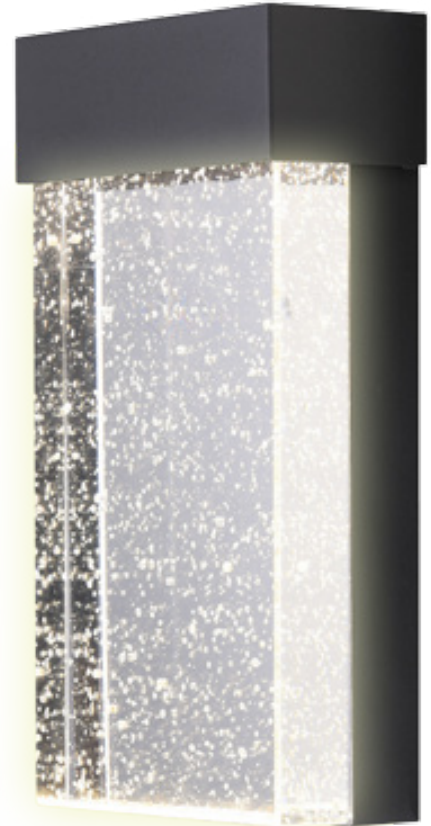

Project Name:

Type:

Quantity:

Alcon 11246 Architectural Outdoor LED Seeded Glass Wall Sconce

FIXTURE SPECIFICATIONS

INTENDED USE

Our Outdoor LED Seeded Glass Wall Sconce provides warm, lively, and intimate lighting combined with beauty and style. The fixture also offers individual color temperature switching from 3000K, 4000K & 5000K. This 120V product is an attractive solution for residential and commercial applications.

DIMENSIONS

L 5-1/8" x W 2-5/8" x H 10-1/16"

FEATURES

- Construction:** Aluminum Frame
- Lens:** Clear Seeded Glass
- Finish:** Black
- Beam Spread:** 140° beam angle
- Color Temperature Switch:** Capable of switching color temperatures from 3000K 4000K 5000K
- CRI:** 80
- Voltage:** 120 V
- Wattage:** 10W
- Lumen:** 400L
- Driver:** TRIAC dimming from 100% to 10%
- CRI:** 80 CRI
- Life:** 50,000 Hours
- Listings:** cULus certified, Suitable for Wet Location
- Warranty:** 5 Years Carefree for Parts & Components (Labor Not Included)