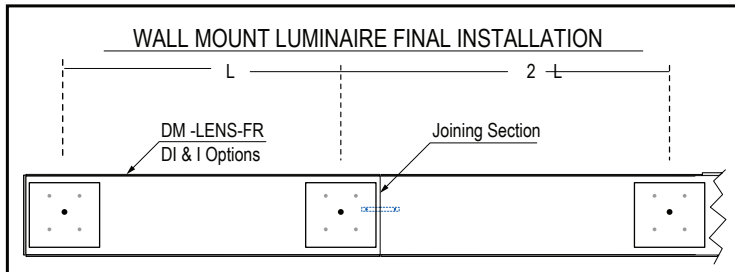

4" Continuum Linear Point Source - Wall Mount

Example Wall Configuration Layout

Luminaire Length	# of Supports Equally Spaced	Center to Center Length (L)	Center to Center Length (L2)	Mounting Application
2 ft	2	23.0"	24.0"	
3 ft		36.0"	36.0"	
4 ft		47.0"	48.0"	
5 ft		69.0"	60.0"	
6 ft	3	71.0"	72.0"	
7 ft		83.0"	84.0"	
8 ft		95.0"	96.0"	
9 ft		53.5"	54.0"	
10 ft		59.5"	60.0"	
11 ft		65.5"	66.0"	
12 ft	71.5"	72"