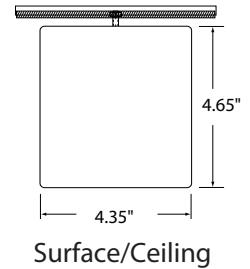

Project Name:

Type:

Quantity:

FIXTURE SPECIFICATIONS

INTENDED USE

Our architectural-grade linear wall or surface-mounted light box with adjustable spotlights is ideal for retail lighting. The linear wall or ceiling product, which is wet location-rated and made in America, suits indoor and outdoor applications, providing up to 3,500 lumens of high-CRI LED light. The 120V or 277V light fixture allows for interchangeable gimbal, accent or pull-down trims.

FEATURES

W 4.375" x **L** 4.625"

Construction: Extruded aluminum
65% recycled materials

Optics: Premium binned LEDs

Mounting: Universal mounting to any structural ceiling or wall joints

Weight: 2.5 lbs per foot

Wattage: 8W

Lumens: 500 lms

Dimming:

120V ELV Dimming

277V Non-Dimming

CRI: 80+

Life: L70 - 80,000 Hours

Accent
2" Square
0°-20° Positioning