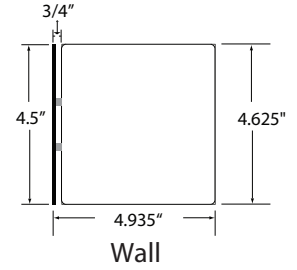

Project Name:

Type:

Quantity:

FIXTURE SPECIFICATIONS

INTENDED USE

Our architectural-grade linear wall or surface-mounted light box with adjustable spotlights is ideal for retail lighting. The linear wall or ceiling product, which is wet location-rated and made in America, suits indoor and outdoor applications, providing up to 3,500 lumens of high-CRI LED light. The 120V or 277V light fixture allows for interchangeable gimbal, accent or pull-down trims.

FEATURES

W 4.375" x **L** 4.625"

Construction: Extruded aluminum
65% recycled materials

Optics: Premium binned LEDs

Mounting: Universal mounting to any structural ceiling or wall joints

Weight: 2.5 lbs per foot

Wattage: 8W

Lumens: 500 lms

Dimming:

120V ELV Dimming

277V Non-Dimming

CRI: 80+

Life: L70 - 80,000 Hours