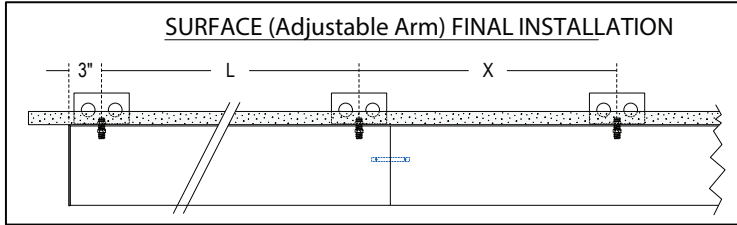

Example Surface Configuration Layout

Luminaire Length	# of Supports Equally Spaced	Center to Center Length (L)	Center to Center Length (X)	Mounting Application
1 ft	1	6"	12"	
2 ft	2	18"	24"	
3 ft		30"	36"	
4 ft		42"	48"	
5 ft	3	54"	60"	
6 ft		33"	36"	
7 ft		39"	42"	
8 ft		45"	48"	
9 ft		51"	54"	
10 ft		57"	61"	
11 ft	63"	66"		
12 ft	69"	72"		