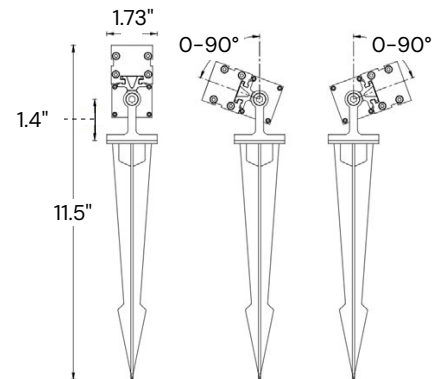

Size	Wattage	Lumens
12"	9W	270lms
48"	36W	1080lms

ORDERING INFORMATION Example:

Model	Length	Optics	Color Temp	Finish	Mounting	Accessories	Control
11245-RGBW	1 1 ft.	10 10°	RGB	BK	ST ²	LC1	DMX
	4 4 ft.	25 25°	RGBW30	WH	Standard	LC3	DMX Wall Control (White)
		35 35°	RGBW40	TG	Tilting	LC6	DMX-W-WIFI
		WW ¹ 20° x 50°	RGBW65	Grey	Extended Tilting Stake	HC6 HC10	DMX-B-WIFI
			RGB (3000K)			6 ft. Link Cable	DMX Wall Control (White) + WiFi
			RGB + W (4000K)			3 ft. Link Cable	DMX Wall Control (White) + WiFi
			RGB + W (6500K)			6 ft. Link Cable	DMX Wall Control (Black) + WiFi
						6 ft. Hardwire Cable	
						10 ft. Hardwire Cable	
						LV	Symmetric Anti-Glare Louver

20° X 50°

RGB DMX CONTROLS

DMX Wall Control

DMX Wall Control + WiFi

WiFi-104

iOS + Android

MOUNTING

Standard Tilting

Included with every Fixture

Extended Tilting

Sold separately

Stake

Sold separately

ACCESSORIES

Link Cable

Link extension cable is available in 1 ft., 3 ft., and 6 ft.

- LC1
- LC3
- LC6

Hardwire Cable

Hardwire cable is available in 6 ft. and 10 ft.

- HC6
- HC10

Symmetric Anti-Glare Louver

LV