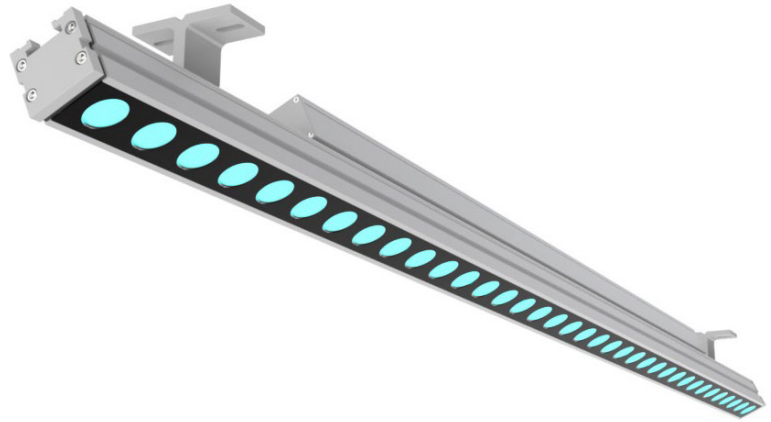

Project Name: _____ Type: _____ Quantity: _____

INTENDED USE

Alcon Lighting's RGBW Outdoor Linear Wall Wash LED Light is engineered for optimal illumination of building facades, signage, and other wall-washing applications. Available in two sizes, this RGBW fixture provides flexible lighting solutions for diverse project needs. A selection of optical lens options, including narrow, medium, wide, and elliptical beams, allows for precise customization.

FEATURES

- Construction:** Extruded Aluminum
- Color Temperature:** RGB/ RGB+30K/ RGB+40K/ RGB+65K
- CRI:** 90+
- Voltage:** 120-277V
- Control:** DMX
- WiFi Controls:** iOS/Android
- Operating frequency:** 50/60 Hz
- Power Consumption:** 9 watt per ft.
- Lumen Output:** 270 lumens per foot
- Max run:** Linkable up to 28 foot
- Life:** 70,000 Hours
- Listing:** ETL Listed, IP66 Outdoor/ Wet Location
- Warranty:** 5 years carefree for parts & components (Labor not included)

Size	Wattage	Lumens
12"	9W	270lms
48"	36W	1080lms

ORDERING INFORMATION Example:

Model	Length	Optics	Color Temp	Finish	Mounting	Accessories	Control
11245-RGBW	1 1 ft.	10 10°	RGB	BK	ST ²	LC1	DMX
	4 4 ft.	25 25°	RGBW30	WH	Standard	LC3	DMX Wall Control (White)
		35 35°	RGBW40	TG	Tilting	LC6	DMX-W-WIFI
		WW ¹ 20° x 50°	RGBW65	Grey	Extended Tilting Stake	HC6 HC10	DMX-B-WIFI
			RGB (3000K)			6 ft. Link Cable	DMX Wall Control (White) + WiFi
			RGB + W (4000K)			3 ft. Link Cable	DMX Wall Control (White) + WiFi
			RGB + W (6500K)			6 ft. Link Cable	DMX Wall Control (Black) + WiFi
						6 ft. Hardwire Cable	
						10 ft. Hardwire Cable	
						LV	Symmetric Anti-Glare Louver

¹For wall wash applications
²Two Standard Tilting brackets are included. Further information in Pg. 3.

LINE DRAWINGS

11245-RGBW-12

11245-RGBW-48

OPTICS

15°

20°

35°