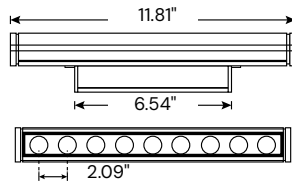

FEATURES

- Construction:** Extruded Aluminum
- Color Temperature:** RGB/ RGB+30K/ RGB+40K/ RGB+65K
- CRI:** 90+
- Voltage:** 120-277V
- Control:** DMX
- WiFi Controls:** iOS/Android
- Operating frequency:** 50/60 Hz
- Power Consumption:** 9 watt per ft.
- Lumen Output:** 270 lumens per foot
- Max run:** Linkable up to 28 foot
- Life:** 70,000 Hours
- Listing:** ETL Listed, IP66 Outdoor/ Wet Location
- Warranty:** 5 years carefree for parts & components (Labor not included)

Size	Wattage	Lumens
12"	9W	270lms
48"	36W	1080lms

ORDERING INFORMATION Example:

Model	Length	Optics	Color Temp	Finish	Mounting	Accessories	Control
11245-RGBW	1 1 ft.	10 10°	RGB	BK	ST ²	LC1	DMX
	4 4 ft.	25 25°	RGBW30	WH	Standard	LC3	DMX Wall Control (White)
		35 35°	RGBW40	TG	Tilting	LC6	DMX-W-WIFI
		WW ¹ 20° x 50°	RGBW65	Grey	Extended Tilting Stake	HC6 HC10	DMX-B-WIFI
			RGB (3000K)			6 ft. Link Cable	DMX Wall Control (White) + WiFi
			RGB + W (4000K)			3 ft. Link Cable	DMX Wall Control (White) + WiFi
			RGB + W (6500K)			6 ft. Link Cable	DMX Wall Control (Black) + WiFi
						6 ft. Hardwire Cable	
						10 ft. Hardwire Cable	
						LV	Symmetric Anti-Glare Louver

¹For wall wash applications
²Two Standard Tilting brackets are included. Further information in Pg. 3.

LINE DRAWINGS

11245-RGBW-12

11245-RGBW-48

OPTICS

15°

20°

35°