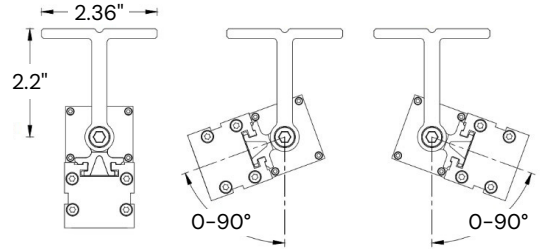

Size	Wattage	Lumens
12"	9W	270lms
48"	36W	1080lms

ORDERING INFORMATION Example:

Model	Length	Optics	Color Temp	Finish	Mounting	Accessories	Control
11245-RGBW	1 1 ft.	10 10°	RGB	BK	ST ²	LC1	DMX
	4 4 ft.	25 25°	RGBW30	WH	Standard	LC3	DMX Wall Control (White)
		35 35°	RGBW40	TG	Tilting	LC6	DMX-W-WIFI
		WW ¹ 20° x 50°	RGBW65	Grey	Extended Tilting Stake	HC6 HC10	DMX-B-WIFI
			RGB (3000K)			6 ft. Link Cable	DMX Wall Control (White) + WiFi
			RGB + W (4000K)			3 ft. Link Cable	DMX Wall Control (White) + WiFi
			RGB + W (6500K)			6 ft. Link Cable	DMX Wall Control (Black) + WiFi
						6 ft. Hardwire Cable	
						10 ft. Hardwire Cable	
						LV	Symmetric Anti-Glare Louver

¹For wall wash applications
²Two Standard Tilting brackets are included. Further information in Pg. 3.

LINE DRAWINGS

11245-RGBW-12

11245-RGBW-48

OPTICS

15°

20°

35°

20° X 50°

RGB DMX CONTROLS

DMX Wall Control

DMX Wall Control + WiFi

WiFi-104

iOS + Android

MOUNTING

Standard Tilting

Included with every Fixture

Extended Tilting

Sold separately

Stake

Sold separately

ACCESSORIES

Link Cable

Link extension cable is available in 1 ft., 3 ft., and 6 ft.