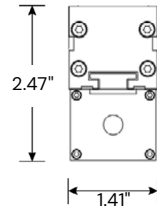

Size	Wattage	Lumens
12"	9W	270lms
48"	36W	1080lms

ORDERING INFORMATION Example:

Model	Length	Optics	Color Temp	Finish	Mounting	Accessories	Control
11245-RGBW	1 1 ft.	10 10°	RGB	BK	ST ²	LC1	DMX
	4 4 ft.	25 25°	RGBW30	WH	Standard	LC3	DMX Wall Control (White)
		35 35°	RGBW40	TG	Tilting	LC6	DMX-W-WIFI
		WW ¹ 20° x 50°	RGBW65	Grey	Extended Tilting Stake	HC6 HC10	DMX-B-WIFI
			RGB (3000K)			6 ft. Link Cable	DMX Wall Control (White) + WiFi
			RGB + W (4000K)			3 ft. Link Cable	DMX Wall Control (White) + WiFi
			RGB + W (6500K)			6 ft. Link Cable	DMX Wall Control (Black) + WiFi
						6 ft. Hardwire Cable	
						10 ft. Hardwire Cable	
						LV	Symmetric Anti-Glare Louver

¹For wall wash applications
²Two Standard Tilting brackets are included. Further information in Pg. 3.

LINE DRAWINGS

11245-RGBW-12

11245-RGBW-48

OPTICS

15°

20°

35°