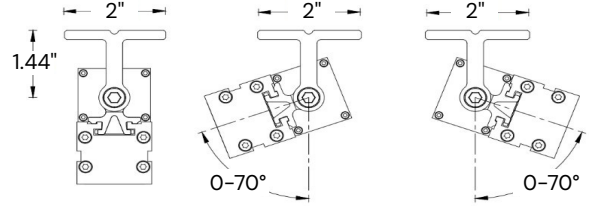

Size	Wattage	Lumens
12"	9W	270lms
48"	36W	1080lms

ORDERING INFORMATION Example:

Model	Length	Optics	Color Temp	Finish	Mounting	Accessories	Control
11245-RGBW	1 1 ft.	10 10°	RGB	BK	ST ²	LC1	DMX
	4 4 ft.	25 25°	RGBW30	WH	Standard	LC3	DMX Wall Control (White)
		35 35°	RGBW40	TG	Tilting	LC6	DMX-W-WIFI
		WW ¹ 20° x 50°	RGBW65	Grey	Extended Tilting Stake	HC6 HC10	DMX-B-WIFI
			RGB (3000K)			6 ft. Link Cable	DMX Wall Control (White) + WiFi
			RGB + W (4000K)			3 ft. Link Cable	DMX Wall Control (White) + WiFi
			RGB + W (6500K)			6 ft. Link Cable	DMX Wall Control (Black) + WiFi
						6 ft. Hardwire Cable	
						10 ft. Hardwire Cable	
						LV	Symmetric Anti-Glare Louver

¹For wall wash applications
²Two Standard Tilting brackets are included. Further information in Pg. 3.

LINE DRAWINGS

11245-RGBW-12

11245-RGBW-48

OPTICS

15°

20°

35°

20° X 50°

RGB DMX CONTROLS

DMX Wall Control

DMX Wall Control + WiFi

WiFi-104

iOS + Android

MOUNTING

Standard Tilting

Included with every Fixture

Extended Tilting

Sold separately

Stake

Sold separately

ACCESSORIES

Link Cable

Link extension cable is available in 1 ft., 3 ft., and 6 ft.