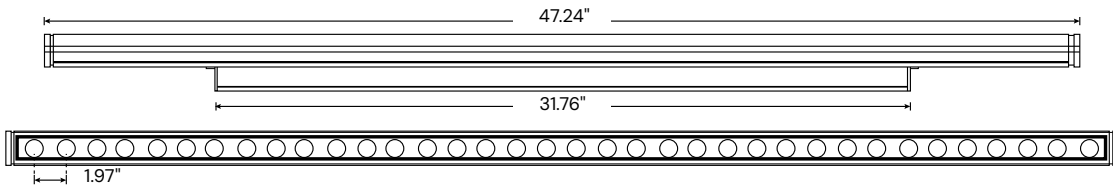

FEATURES

- Construction:** Extruded Aluminum
- Color Temperature:** RGB/ RGB+30K/ RGB+40K/ RGB+65K
- CRI:** 90+
- Voltage:** 120-277V
- Control:** DMX
- WiFi Controls:** iOS/Android
- Operating frequency:** 50/60 Hz
- Power Consumption:** 9 watt per ft.
- Lumen Output:** 270 lumens per foot
- Max run:** Linkable up to 28 foot
- Life:** 70,000 Hours
- Listing:** ETL Listed, IP66 Outdoor/ Wet Location
- Warranty:** 5 years carefree for parts & components (Labor not included)

Size	Wattage	Lumens
12"	9W	270lms
48"	36W	1080lms

ORDERING INFORMATION Example:

Model	Length	Optics	Color Temp	Finish	Mounting	Accessories	Control
11245-RGBW	1 1 ft.	10 10°	RGB	BK	ST ²	LC1	DMX
	4 4 ft.	25 25°	RGBW30	WH	Standard	LC3	DMX Wall Control (White)
		35 35°	RGBW40	TG	Tilting	LC6	DMX-W-WIFI
		WW ¹ 20° x 50°	RGBW65	Grey	Extended Tilting Stake	HC6 HC10	DMX-B-WIFI
			RGB (3000K)			6 ft. Link Cable	DMX Wall Control (White) + WiFi
			RGB + W (4000K)			3 ft. Link Cable	DMX Wall Control (White) + WiFi
			RGB + W (6500K)			6 ft. Link Cable	DMX Wall Control (Black) + WiFi
						6 ft. Hardwire Cable	
						10 ft. Hardwire Cable	
						LV	Symmetric Anti-Glare Louver

¹For wall wash applications
²Two Standard Tilting brackets are included. Further information in Pg. 3.

LINE DRAWINGS

11245-RGBW-12

11245-RGBW-48

OPTICS

15°

20°

35°

Included with every Fixture

Extended Tilting

Sold separately

Stake

Sold separately

ACCESSORIES

Link Cable

Link extension cable is available in 1 ft., 3 ft., and 6 ft.