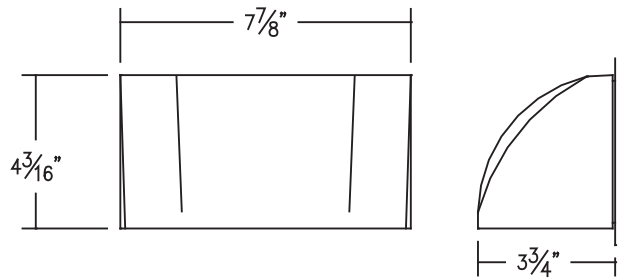

Project Name: _____ Type: _____ Quantity: _____

INTENDED USE

The Specification grade Alcon Lighting 11241 Turtle Friendly Architectural LED 8" x 4" Wall Mount Light Fixture is the ideal solution for Turtle Friendly applications where quality LED lighting is desired.

FEATURES

- **Construction:** High grade die cast aluminum with a high grade powder coat finish
- **Lens:** Tempered glass lens
- **Beam Spread:** 120°
- **Color Temperature:** 590 nm
- **Dimming:** Universal dimming system that works with most 3-Wire ELV, 2-Wire Incandescent and 5-Wire 0-10V fluorescent dimmers
- **Wattage:** 22 Watt
- **Lumens:** 250 lms
- **Voltage:** 120V
- **Life:** L70 - 50,000 Hours
- **Listings:** ETL, cETL, IP65 Rated, Assembled in the USA
- **Warranty:** 5 Years Carefree for Parts & Components (Labor Not Included)

ORDERING INFORMATION Example: (11241-S-WH-N-CL)

Model	Shape	Finish	Dimming	Lens	Options
11241	S Straight	BK Black	N None	CL Clear	EM Emergency Back-up Battery
	C Curved	WH¹ White	UNI Universal Dimming	FR Frosted	
		SL¹ Silver			
		BR¹ Bronze			

¹ Only available with a minimum order quantity of 25 units