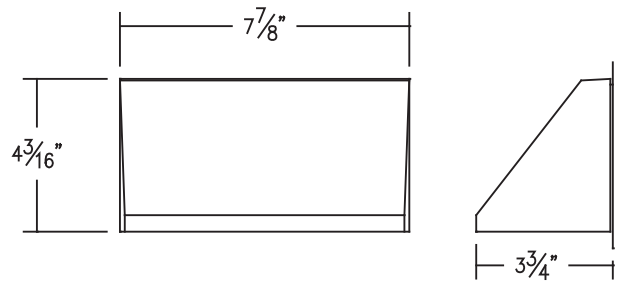

Project Name: _____ Type: _____ Quantity: _____

INTENDED USE

The Specification grade Alcon Lighting 11241 Turtle Friendly Architectural LED 8" x 4" Wall Mount Light Fixture is the ideal solution for Turtle Friendly applications where quality LED lighting is desired.

FEATURES

- **Construction:** High grade die cast aluminum with a high grade powder coat finish
- **Lens:** Tempered glass lens
- **Beam Spread:** 120°
- **Color Temperature:** 590 nm
- **Dimming:** Universal dimming system that works with most 3-Wire ELV, 2-Wire Incandescent and 5-Wire 0-10V fluorescent dimmers
- **Wattage:** 22 Watt
- **Lumens:** 250 lms
- **Voltage:** 120V
- **Life:** L70 - 50,000 Hours
- **Listings:** ETL, cETL, IP65 Rated, Assembled in the USA
- **Warranty:** 5 Years Carefree for Parts & Components (Labor Not Included)

ORDERING INFORMATION Example: (11241-S-WH-N-CL)

Model	Shape	Finish	Dimming	Lens	Options
11241	S Straight	BK Black	N None	CL Clear	EM Emergency Back-up Battery
	C Curved	WH¹ White	UNI Universal Dimming	FR Frosted	
		SL¹ Silver			
		BR¹ Bronze			

¹ Only available with a minimum order quantity of 25 units