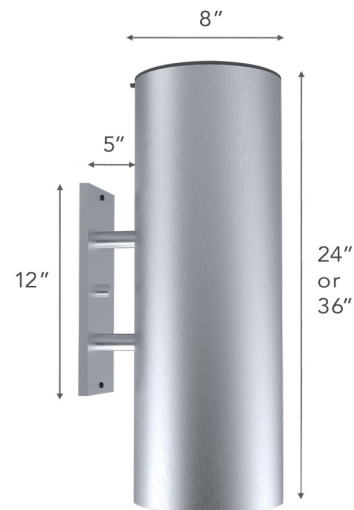

Project Name:

Type:

Quantity:

FIXTURE SPECIFICATIONS

INTENDED USE

Our RGBW mounts on the wall for LED outdoor lighting in wet locations. Offering uplight and downlight in residential as well as commercial spaces, buildings, campuses, the large cylindrical light comes in a variety of finishes, including antique brass, black, white or gray and satin aluminum.

FEATURES

Construction: Aluminum housing with tempered glass lens

Mounting: Mounts on a standard size J-Box

RGBW Controller: The RGBW lamp is controlled via the the Stellar WI-FI App. RGBW lamp is capable of producing 16 million colors as well as white color temperatures ranging from 2700K-6500K. Dimming is also controlled via the Stellar WI-FI App.

LED: E26 Base A21 RGBW LED Bulb

Wattage: 2x10 Watts

Lumens: 2200 Lumen Total

White CRI: 80+

Input Voltage: 120V 60Hz

LED Life: 25,000 hours

Listings: cULus for Wet Location, Assembled in the USA

Warranty: 4 years carefree for parts & components (labor not included)

Alcon 11234-RGBW Large Exterior Cylinder LED Uplight/Downlight

ORDERING INFORMATION Example: (11234-RGBW-24-BK)

Model	Length	Finish	Options
11234-RGBW	24 24 Inch	BK Black	R-EM Remote Emergency Back-up Battery
	36 36 Inch	WH White	
		BR Bronze	
		GR Gray	
		SB Satin Brass	
		SA Satin Aluminum	
		AB Antique Brass	