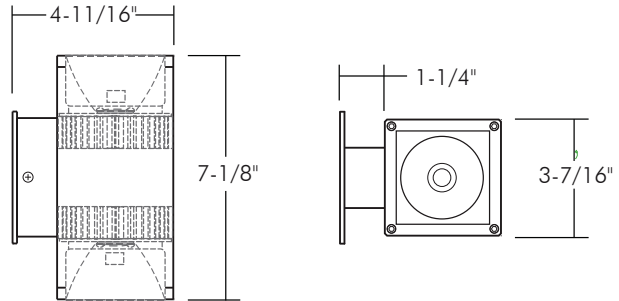

Project Name:

Type:

Quantity:

FIXTURE SPECIFICATIONS

INTENDED USE

The **Pavo LED Architectural 2-Direction Wall Mount Light** is a versatile low glare fixture that can be used indoor and outdoor in commercial or retail settings with dual reflectors that allow for direct and indirect lighting. The 2-Direction Pavo is used to accent and create dramatic effects while providing a great source of lighting.

FEATURES

Construction: Square one piece high grade aluminum extrusion with die cast aluminum top plate, tamper resistant

Light Engine: LED chip-on-board

Lens: Round one piece extruded aluminum with powder coat finish, clear, tempered glass and silicone O-ring

Reflector: Glare-free, one piece, heavy gauge aluminum

Mounting: Includes bracket for installation directly to a 4" octagonal electrical junction-box

Voltage: 120V (120-277 available for dimming)

Wattage: 30W

Lumen: 2 x 850 lms

CRI: 84+

Dimming: Universal dimming system compatible with most 3-wire ELV, 2-wire incandescent and 5-wire 0-10V fluorescent dimmers

Life: L70 - 50,000 hours

Emergency: 90 minutes minimum remote test switch, plate cover, junction box included

Listing: cETLus, cULus, Title 24, IP65, Suitable for wet location

ORDERING INFORMATION Example: (11227-2D-30W-WF60/WF60-ND-40K-WH-EM)

Model	Beam Spread (Down)	Beam Spread (Up)	Dimming	Color Temp	Finish	Options
11227-2D Pavo-Square 2-Direction	WF60 60° Wide Flood	WF60 60° Wide Flood	ND Non-Dimming (120V) 010 0-10V Dimming	17K¹ 1700K	WH White BK Black BR¹ Bronze SL¹ Silver	EM Remote Emergency Backup Battery
	PE2¹ 2° Pencil	PE2¹ 2° Pencil		20K¹ 2000K		
	NS10¹ 10° Narrow Spot	NS10¹ 10° Narrow Spot		27K 2700K		
	SP20¹ 20° Spot	SP20¹ 20° Spot		30K 3000K		
	FL45 45° Flood	FL45 45° Flood		35K 3500K		
	WW Wall Wash	WW Wall Wash		40K 4000K		
	IV Type IV (forward throw)	IV Type IV (forward throw)		50K 5000K		
				56K¹ 5600K		
				27C¹ 2700K (97 CRI)		
				30C¹ 3000K (97 CRI)		

¹Special Order. Minimum lead time may apply.
Minimum Order Required (25).