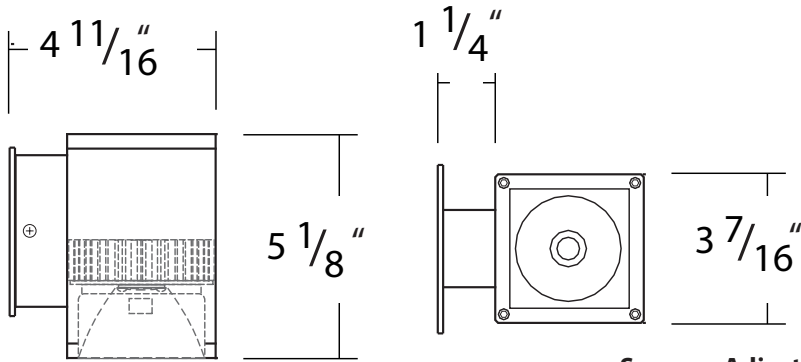

FEATURES

- Construction:** Round One Piece High Grade Aluminum Extrusion with Die Cast Aluminum Top Plate
Tamper Resistant
- Adjustable Option:** 25° Rotation
- Light Engine:** LED Chip-On-Board
- Lens:** Round One Piece Extruded Aluminum with Powder Coat Finish, Clear, Tempered Glass and Silicone O-Ring
- Reflector:** Glare-Free, One piece, Heavy Gauge Aluminum
- Mounting:** Includes Bracket for Installation Directly to a 3-1/2" or 4" octagonal electrical junction-box
- Voltage:** 120 (120-277 Available for Dimming)
- CRI:** 84+
- Dimming:** Universal Dimming System Compatible with Most 3-Wire ELV, 2-Wire Incandescent and 5-Wire 0-10V Fluorescent Dimmers
- Life:** L70 - 50,000 Hours
- Emergency:** 90 Minutes Minimum
Remote Test Switch, Plate Cover, Junction Box Included
- Listing:** ETL/cETL Listed
Suitable for Wet Location

¹Not Available for Adjustable Models.
²Special Order. Minimum lead time may apply.
³Minimum Order Required (25).

Square - Direct

Square - Adjustable

Round - Direct

Round - Adjustable