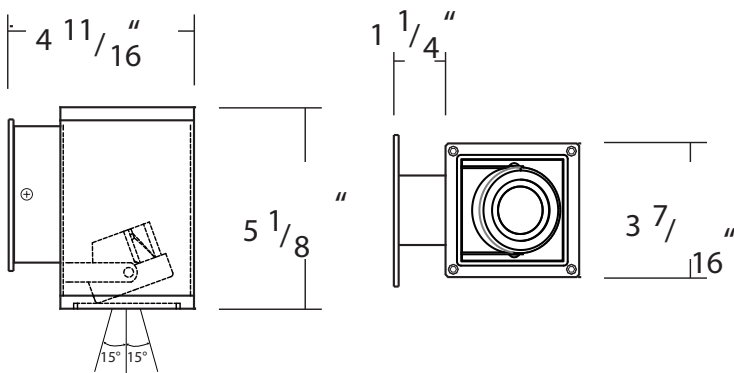

FEATURES

- Construction:** Round One Piece High Grade Aluminum Extrusion with Die Cast Aluminum Top Plate
Tamper Resistant
- Adjustable Option:** 25° Rotation
- Light Engine:** LED Chip-On-Board
- Lens:** Round One Piece Extruded Aluminum with Powder Coat Finish, Clear, Tempered Glass and Silicone O-Ring
- Reflector:** Glare-Free, One piece, Heavy Gauge Aluminum
- Mounting:** Includes Bracket for Installation Directly to a 3-1/2" or 4" octagonal electrical junction-box
- Voltage:** 120 (120-277 Available for Dimming)
- CRI:** 84+
- Dimming:** Universal Dimming System Compatible with Most 3-Wire ELV, 2-Wire Incandescent and 5-Wire 0-10V Fluorescent Dimmers
- Life:** L70 - 50,000 Hours
- Emergency:** 90 Minutes Minimum
Remote Test Switch, Plate Cover, Junction Box Included
- Listing:** ETL/cETL Listed
Suitable for Wet Location

ORDERING INFORMATION Example: (11225-DIR-15W-WF60-UNI-40K-WH-EM)

Model	Lumen Output	Beam Spread	Dimming	Color Temperature	Finish	Options
11225 Pavo-Square	<i>DIRECT DOWN LIGHT</i> DIR-15W 15 watts 1000 lms	WF60 60° Wide Flood	ND Non-Dimming (120V)	17K^{3,4} 1700K 25K^{3,4} 2500K	WH White	EM Emergency
11226 Pavo-Round	DIR-22W 22 watts 1500 lms	PE2¹ 2° Pencil	UNI Universal (Triac / ELV / 0-10V)	27K³ 2700K 30K 3000K 35K³ 3500K 40K 4000K 50K³ 5000K 56K^{3,4} 5600K	BK Black BR³ Bronze SL³ Silver	DS Daylight Sensor FR Frosted Lens
	<i>ADJUSTABLE</i> ADJ-9W 9 watts 700 lms	NS10¹ 10° Narrow Spot SP20¹ 20° Spot		27C³ 2700K (97 CRI) 30C³ 3000K (97 CRI)		
	<i>2-DIRECTION</i> 2D-30W 30 watts 2000 lms 2D-45W 45 watts 3000 lms	FL45 45° Flood WW¹ Wall Wash				

¹Not Available for Adjustable Models.
²Special Order. Minimum lead time may apply.
³Minimum Order Required (25).

Square - Direct

Square - Adjustable

Round - Direct

Round - Adjustable