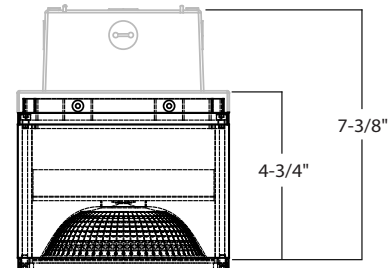

Project Name:

Type:

Quantity:

FIXTURE SPECIFICATIONS

INTENDED USE

The specification grade Alcon Lighting 11224-EM Pavo Architectural LED 6 Inch Square Surface Ceiling Mount Direct Down Light Fixture with Integral Emergency Backup is a versatile low glare lighting fixture that can be used indoor and outdoor, up or down, in commercial or retail settings. The Pavo is used to accent and create dramatic effects while providing a great source of lighting from above.

FEATURES

- Construction:** Square one piece high grade aluminum extrusion with die cast aluminum top plate
- tamper resistant
- Wattage:** 15 Watts
- Lumens:** 800 lms
- Light Engine:** LED chip-on-board
- Lens:** Clear tempered glass
- Reflector:** Glare-free, one piece, heavy gauge aluminum
- Mounting:** Mounts directly to (or over) 4" octagonal electrical junction-box
- Voltage:** 120V-277V AC 50/60Hz
- Power Factor:** > 0.90
- CRI:** 84+
- Life:** L70 - 50,000 Hours
- Integral Emergency:** 90 minutes minimum. 800lms output.
- Warranty:** 5 years carefree for parts & components (labor not included)
- Listing:** cETLus, cULus, IP65, Dark Sky compliant, Assembled in the USA.