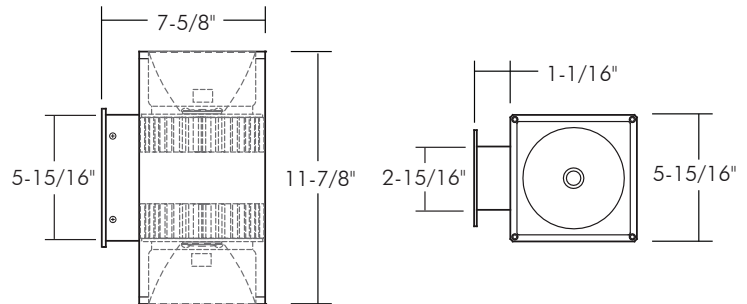

FEATURES

Construction: Square one piece high grade aluminum extrusion with die cast aluminum top plate, tamper resistant

Light Engine: LED chip-on-board

Lens: Round one piece extruded aluminum with powder coat finish, clear, tempered glass and silicone O-ring

Reflector: Glare-free, one piece, heavy gauge aluminum

Mounting: Includes bracket for installation directly to a 4" octagonal electrical junction-box

Voltage: 120V (120-277 available for dimming)

CRI: 84+

Dimming: Standard non-dimming. Optional universal dimming system available, compatible with most 3-wire ELV, 2-wire incandescent and 5-wire 0-10V fluorescent dimmers.

Life: L70 - 50,000 hours

Emergency: 90 minutes minimum

remote test switch, plate cover, junction box included

Listing: cETLus, cULus, Title 24, IP65, Suitable for wet location

Warranty: 5 Years Carefree for Parts and Components (Labor not included). We recommend the use of surge protectors on the power entering LED Housings. Fixture should not be installed in applications with ambient temperature above 60 degrees C. Doing so will result in reduced lamp life and voided warranty.

Alcon 11221-2D Pavo Architectural LED 6-Inch Square 2-Direction Wall Mount Light Fixture

ORDERING INFORMATION Example: (11221-2D-30W-SP20/FL45-ND-40K-WH-EM-DS)

Model	Lumen Output	Beam Spread (Down)	Beam Spread (Up)	Dimming	Color Temp	Finish	Options
11221-2D Pavo-Square 2-Direction	20W 2 x 1000 lms | 20W	WF60 60° Wide Flood	WF60 60° Wide Flood	ND Non-Dimming (120V)	17K¹ 1700K	WH White	EM Emergency
	30W 2 x 1500 lms | 30W	PE2¹ 2° Pencil	PE2¹ 2° Pencil	UNI Universal (Triac / ELV / 0-10V) (120-277)	20K¹ 2000K	BK Black	DS Daylight Sensor
	45W 2 x 2200 lms | 45W	NS10¹ 10° Narrow Spot	NS10¹ 10° Narrow Spot		27K 2700K	BR¹ Bronze	
	60W 2 x 2600 lms | 60W	SP20¹ 20° Spot	SP20¹ 20° Spot		30K 3000K	SL¹ Silver	
		FL45 45° Flood	FL45 45° Flood		35K 3500K		
		WW Wall Wash	WW Wall Wash		40K 4000K		
	IV Type IV (forward throw)	IV Type IV (forward throw)		50K 5000K			
				56K¹ 5600K			
				27C¹ 2700K (97 CRI)			
				30C¹ 3000K (97 CRI)			

¹Special Order. Minimum lead time may apply.
Minimum Order Required (25).