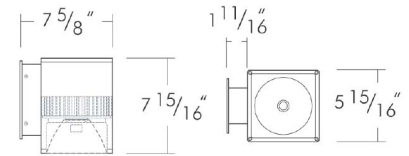

Project Name:

Type:

Quantity:

FIXTURE SPECIFICATIONS

INTENDED USE

The **Pavo Turtle Friendly Architectural LED 6 Inch 1-Direction Wall Mount Light Fixture** is a versatile low glare lighting fixture that can be used indoor and outdoor, up or down, in commercial or retail settings. The Pavo is used to accent and create dramatic effects while providing a great source of lighting from above.

TURTLE SAFE REQUIREMENTS

- Low:** The product is designed for low to medium ceiling heights and delivered lumen output is sufficient to produce enough footcandles to satisfy building codes but not overpower the environment with excessive lumen output.
- Shielded:** The trim is deeply recessed and provides a minimum of 50° of glare cutoff. The trim reflector color is black to limit reflections. The beam spread is tightly controlled.
- Long:** LED color is verified as 585nm minimum and 595nm maximum.