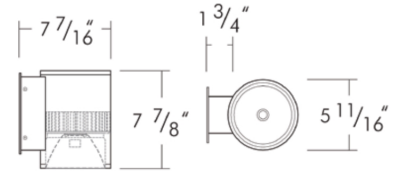

Project Name:

Type:

Quantity:

FIXTURE SPECIFICATIONS

INTENDED USE

The **Pavo Turtle Friendly Architectural LED 6 Inch 1-Direction Wall Mount Light Fixture** is a versatile low glare lighting fixture that can be used indoor and outdoor, up or down, in commercial or retail settings. The Pavo is used to accent and create dramatic effects while providing a great source of lighting from above.

TURTLE SAFE REQUIREMENTS

- Low:** The product is designed for low to medium ceiling heights and delivered lumen output is sufficient to produce enough footcandles to satisfy building codes but not overpower the environment with excessive lumen output.
- Shielded:** The trim is deeply recessed and provides a minimum of 50° of glare cutoff. The trim reflector color is black to limit reflections. The beam spread is tightly controlled.
- Long:** LED color is verified as 585nm minimum and 595nm maximum.