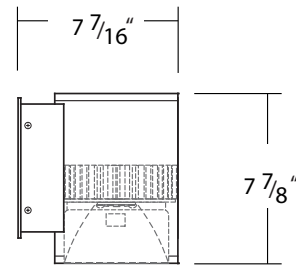

PRODUCT FAMILY

- 11218-DIR** Cylinder Direct
- 11218-ADJ** Cylinder Adjustable
- 11219-2D** Cylinder Direct Indirect
- 11220-DIR** Square Direct
- 11221-2D** Square Direct Indirect

FEATURES

- Construction:** Round One Piece High Grade Aluminum with corrosion-resistant finish
- Light Engine:** LED Chip-On-Board
- Lens:** Tempered Glass and Silicone O-Ring
- Reflector:** Glare-Free, One piece, Heavy Gauge Aluminum
- Mounting:** Includes Bracket for Installation Directly to a 4" octagonal electrical junction-box
- Voltage:** 120V (Non-Dimming), 120V/277V (Dimming)
- CRI:** 84+
- Dimming:** Universal Dimming System Compatible with 2-Wire TRIAC, 3-Wire ELV, and 5-Wire 0-10V Dimmers
- Life:** L70 - 50,000 Hours
- Emergency:** 90 Minutes Minimum, Remote Test Switch, Plate Cover, Junction Box Included
- Listing:** ETL/cETL Listed Suitable for Wet Location. Assembled in the US (IP65)
- Electrical:** Electronic Direct Current Class 2 driver
- Warranty:** 5 Years Carefree for Parts and Components (Labor not included). We recommend the use of surge protectors on the power entering LED Housings. Surge damage is not covered by warranty.
- Compliance:** Dark Sky Compliant when fixture is pointing downward.