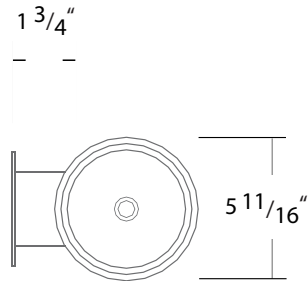

PRODUCT FAMILY

- 11218-DIR** Cylinder Direct
- 11218-ADJ** Cylinder Adjustable
- 11219-2D** Cylinder Direct Indirect
- 11220-DIR** Square Direct
- 11221-2D** Square Direct Indirect

FEATURES

- Construction:** Round One Piece High Grade Aluminum with corrosion-resistant finish
- Light Engine:** LED Chip-On-Board
- Lens:** Tempered Glass and Silicone O-Ring
- Reflector:** Glare-Free, One piece, Heavy Gauge Aluminum
- Mounting:** Includes Bracket for Installation Directly to a 4" octagonal electrical junction-box
- Voltage:** 120V (Non-Dimming), 120V/277V (Dimming)
- CRI:** 84+
- Dimming:** Universal Dimming System Compatible with 2-Wire TRIAC, 3-Wire ELV, and 5-Wire 0-10V Dimmers
- Life:** L70 - 50,000 Hours
- Emergency:** 90 Minutes Minimum, Remote Test Switch, Plate Cover, Junction Box Included
- Listing:** ETL/cETL Listed Suitable for Wet Location. Assembled in the US (IP65)
- Electrical:** Electronic Direct Current Class 2 driver
- Warranty:** 5 Years Carefree for Parts and Components (Labor not included). We recommend the use of surge protectors on the power entering LED Housings. Surge damage is not covered by warranty.
- Compliance:** Dark Sky Compliant when fixture is pointing downward.