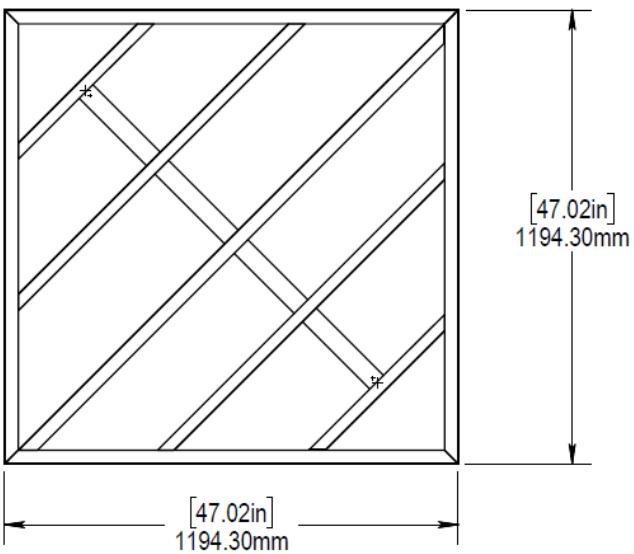

DIMENSIONS