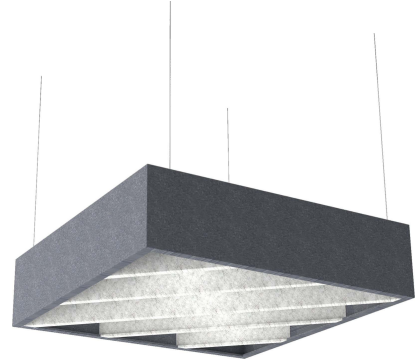

FIXTURE SPECIFICATIONS

INTENDED USE

The WafI Acoustic Box blends elegance and style into one interesting fixture. The WafI Acoustic Box is an acoustic ceiling fixture that offers optional lighting and excellent noise reduction. The diagonal design adds shape and dimension to open industrial ceilings while providing superior utility. The WafI Acoustic Box LED is shipped pre-assembled and can be easily mounted to unistrut channel or pendant mounted with aircraft cables. WafI Acoustic Box LED fixtures can be mounted in groups and connected to one another or mounted individually.

FEATURES

- Construction:** Acoustic material is 100% Polyester Terephthalate containing at least 55% recycled content
- Mounting:** 6' adjustable Aircraft Cable
- Finish:** Available in 38 finishes (see page 3)
- CRI:** >80+
- Voltage:** 120-277
- Dimming:** 0-10V(120 ELV/TRIAC available)
- Life:** >50,000 hours of L70 LED
- Power Factor:** >0.90
- Listings:** Class B fire rating, Made in USA, Use in damp location
- Warranty:** 5 Years carefree for parts & components (labor not included)