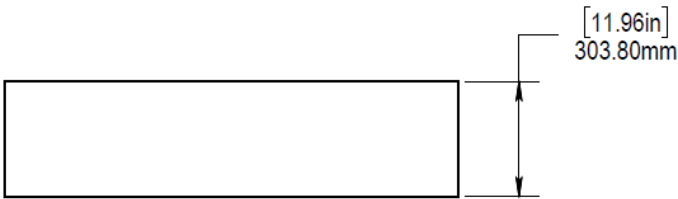

DIMENSIONS