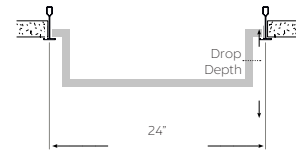

DR (Drop)

Noise Reduction Coefficient Comparison

Frequency/Hz	100	125	160	200	250	315	400	500	630	800	1000	1250	1600	2000	2500	3150	4000	ā	NRC
0mm / 0"	0.03	0.01	0.09	0.04	0.05	0.09	0.12	0.25	0.32	0.49	0.61	0.72	0.82	0.85	0.91	0.94	0.95	0.44	0.45
50mm / 2"	0.20	0.16	0.22	0.32	0.46	0.56	0.63	0.80	0.89	1.03	1.04	0.99	1.07	1.00	0.93	0.87	0.92	0.81	0.80
150mm / 6"	0.29	0.46	0.44	0.57	0.68	0.81	0.97	0.96	0.91	1.04	0.92	0.80	0.94	0.94	0.91	0.90	0.91	0.97	0.90