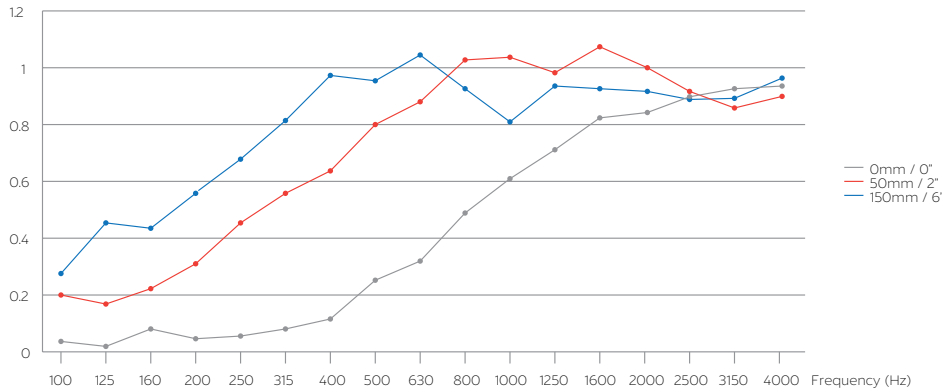

PRODUCT FAMILY

- 11166-P:** LED Pendant with Sound Absorbing Acoustics
- 11166-R:** LED Recessed Flat Panel with Sound Absorbing Acoustics
- 11166-AD:** LED Acrylic Drop Light Fixture

FEATURES

Construction: Sound absorbing acoustic felt is 100% virgin polyester and 0.5" thick. Material rated for NRC (Noise Reduction Coefficient) of 0.90.
Warranty: 5 Years carefree for parts & components (labor not included)

F (Flushed flat)

DR (Drop)

Noise Reduction Coefficient Comparison

Frequency/Hz	100	125	160	200	250	315	400	500	630	800	1000	1250	1600	2000	2500	3150	4000	ā	NRC
0mm / 0"	0.03	0.01	0.09	0.04	0.05	0.09	0.12	0.25	0.32	0.49	0.61	0.72	0.82	0.85	0.91	0.94	0.95	0.44	0.45
50mm / 2"	0.20	0.16	0.22	0.32	0.46	0.56	0.63	0.80	0.89	1.03	1.04	0.99	1.07	1.00	0.93	0.87	0.92	0.81	0.80
150mm / 6"	0.29	0.46	0.44	0.57	0.68	0.81	0.97	0.96	0.91	1.04	0.92	0.80	0.94	0.94	0.91	0.90	0.91	0.97	0.90