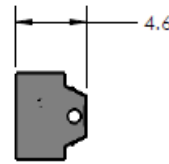

Project Name:

Type:

Quantity:

FIXTURE SPECIFICATIONS

INTENDED USE

Gain architectural-grade linear lighting for commercial, hospitality and residential garages. This 4-foot or 8-foot ceiling light provides versatile, powerful illumination for today's office, warehouse, conference room, garages, and stairwells. Our integrated LED linear lighting comes in 22-gauge, cold-rolled steel in baked white enamel with a clear, acrylic lens to reduce glare. Voltage is 120 to 277. This product is manufactured in Fort Worth, TX., USA.

DETAILS

Dimensions:

4 FT - W 5.75" x L 48" x D 4.6"

Construction: Housing is 22 gauge baked white enamel cold rolled steel

ADDITIONAL FEATURES

Type: Wrap-around

Voltage: 120V-277V

Wattage: 18W (1x18W)

Lumens: 2100 lms

Dimming: 0-10V Dimming

Lens: Prismatic Acrylic

Mounting: Surface Mount

Lamp Included