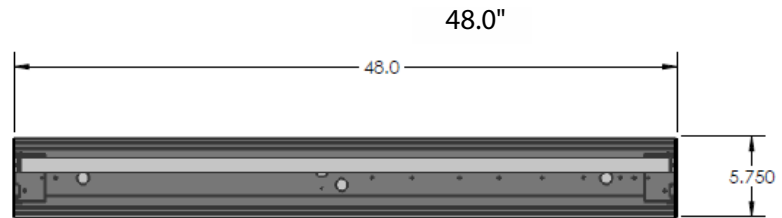

Project Name:

Type:

Quantity:

FIXTURE SPECIFICATIONS

INTENDED USE

Gain architectural-grade linear lighting for commercial, hospitality and residential garages. This 4-foot or 8-foot ceiling light provides versatile, powerful illumination for today's office, warehouse, conference room, garages, and stairwells. Our integrated LED linear lighting comes in 22-gauge, cold-rolled steel in baked white enamel with a clear, acrylic lens to reduce glare. Voltage is 120 to 277. This product is manufactured in Fort Worth, TX., USA.

DETAILS

Dimensions:

4 FT - W 5.75" x L 48" x D 4.6"

Construction: Housing is 22 gauge baked white enamel cold rolled steel

ADDITIONAL FEATURES

Type: Wrap-around

Voltage: 120V-277V

Wattage: 18W (1x18W)

Lumens: 2100 lms

Dimming: 0-10V Dimming

Lens: Prismatic Acrylic

Mounting: Surface Mount

Lamp Included