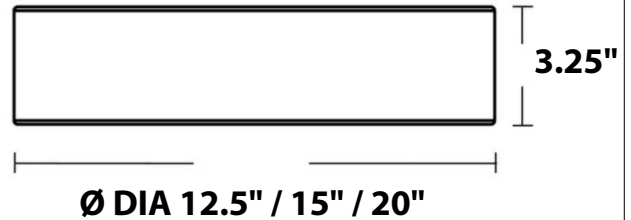

FEATURES

- Construction:** 22-gauge stamped steel mount with Gray linen fabric shade
- Mounting:** Fixture mounts to standard junction box
- Lens:** Flat white diffuser
- Finish:** Gray
- CRI:** 90
- Voltage:** 120 VAC / 60 Hz
- Color Temperature Switch:** Capable of switching from 3000K/3500K/4000K Color temperatures
- Life:** 50,000 Hours
- Warranty:** 5 Years Carefree for Parts & Components (Labor Not Included)
- Listing:** cETLus listed for indoor damp locations, Title-24 / JA8

Diameter	Wattage	Lumen	Color Temperature Switch
Small 12.5"	22W	1800L	30K/35K/40K
Medium 15"	33W	2500L	30K/35K/40K
Large 20"	46W	3200L	30K/35K/40K

ORDERING INFORMATION Example: (11140-MD)

Model	Diameter Wattage	Dimming	Options
11140	SM 12.5" 22 W	(Blank) Non-dimming TRIELV TRIAC / ELV	EM^{1,2} Emergency Battery Back-Up
	MD 15" 33 W		
	LG 20" 46 W		